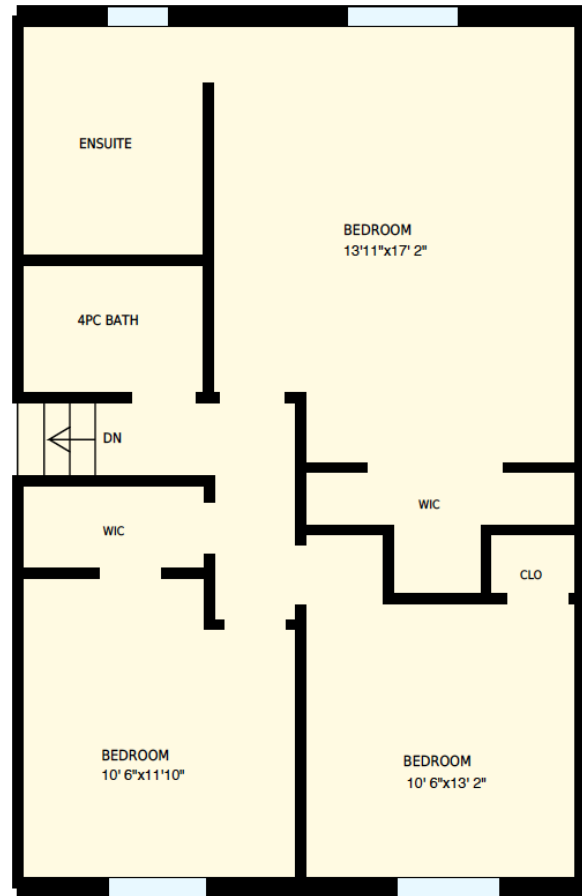

ALI & CHRIS

HOMES | MAISONS

93 Churchill, Baie-d'Urfé

Ali & Chris Homes
147 Cartier, Suite 400, Pointe Claire
514-880-4689
aliandchrishomes.com

White regions are excluded from total floor area. All room dimensions and floor areas must be considered approximate and are subject to independent verification. For method of measurement please contact Ali & Chris Homes.