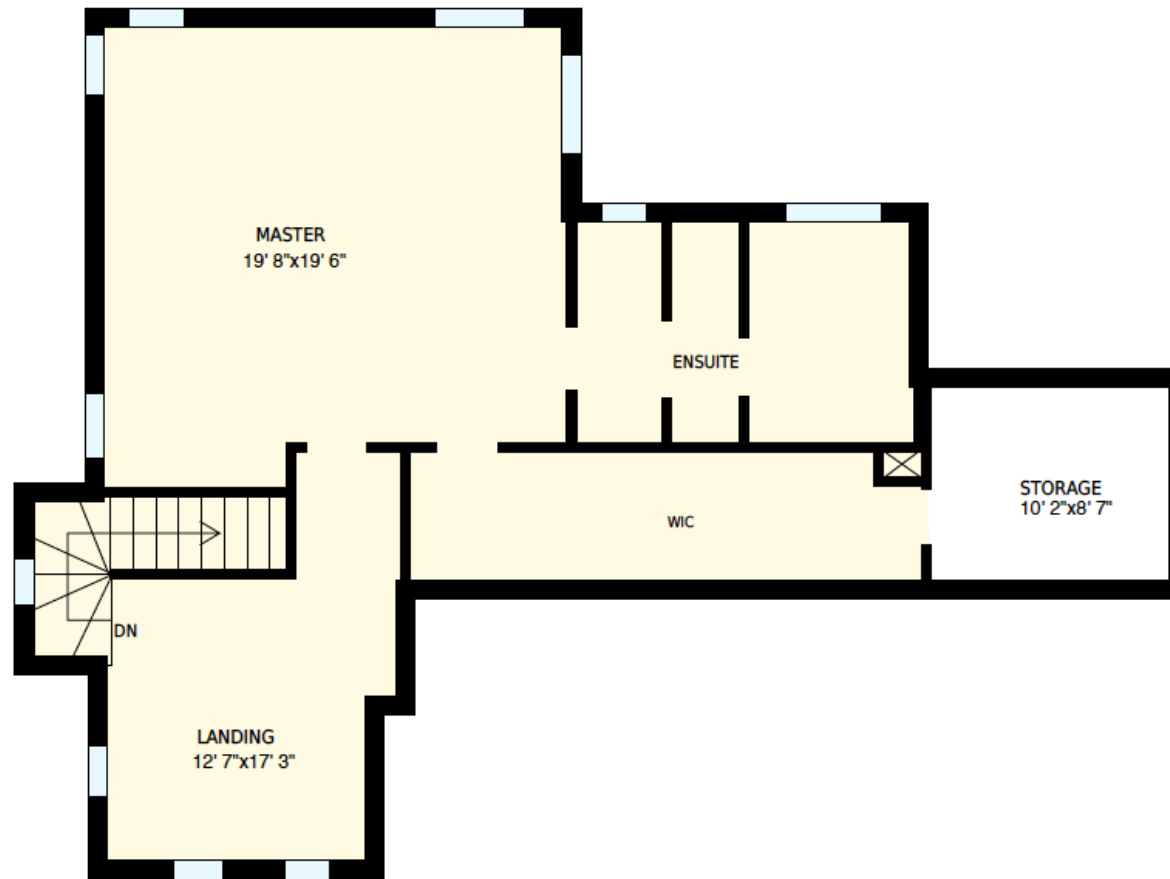

ALI & CHRIS

HOMES | MAISONS

93 Churchill, Baie-d'Urfé

Ali & Chris Homes
147 Cartier, Suite 400, Pointe Claire
514-880-4689
aliandchrishomes.com

White regions are excluded from total floor area. All room dimensions and floor areas must be considered approximate and are subject to independent verification. For method of measurement please contact Ali & Chris Homes.