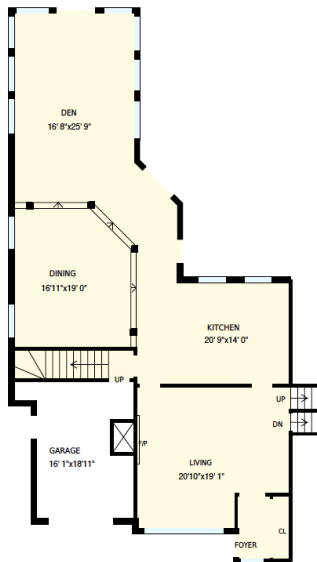

ALI & CHRIS

HOMES | MAISONS

93 Churchill, Baie-d'Urfé

Ali & Chris Homes
147 Cartier, Suite 400, Pointe Claire
514-880-4689
aliandchrishomes.com

White regions are excluded from total floor area. All room dimensions and floor areas must be considered approximate and are subject to independent verification. For method of measurement please contact Ali & Chris Homes.