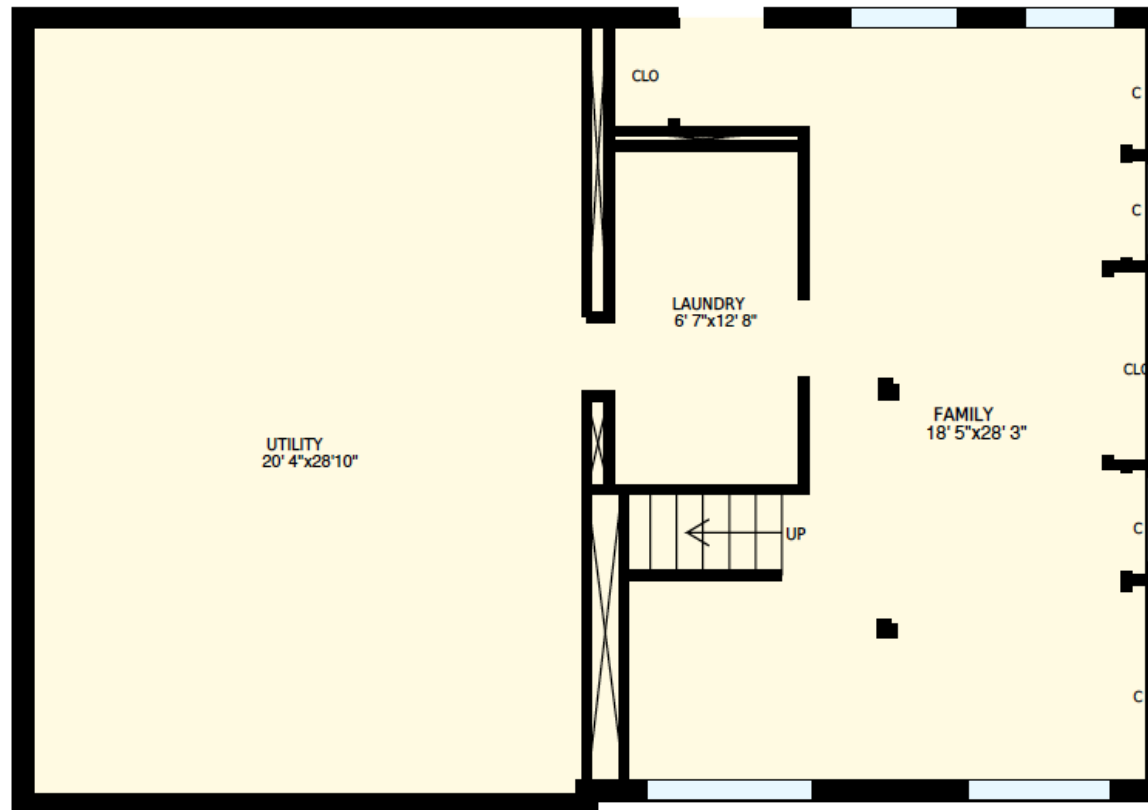

ALI & CHRIS

HOMES | MAISONS

93 Churchill, Baie-d'Urfé

Ali & Chris Homes
147 Cartier, Suite 400, Pointe Claire
514-880-4689
aliandchrishomes.com

White regions are excluded from total floor area. All room dimensions and floor areas must be considered approximate and are subject to independent verification. For method of measurement please contact Ali & Chris Homes.