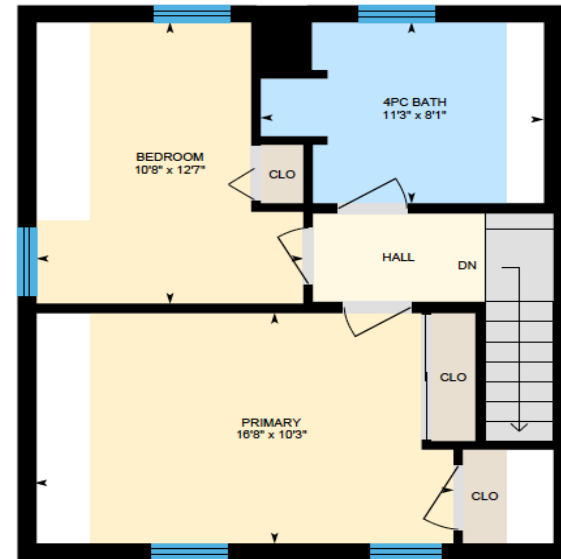

ALI & CHRIS

HOMES | MAISONS

9/9A Rue St-Paul, Sainte-Anne-de-Bellevue

9A Rue St-Paul

Ali & Chris Homes
147 Cartier, Suite 400, Pointe Claire
514-880-4689
aliandchrishomes.com

White regions are excluded from total floor area. All room dimensions and floor areas must be considered approximate and are subject to independent verification. For method of measurement please contact Ali & Chris Homes.

ALI & CHRIS

HOMES | MAISONS

9/9A Rue St-Paul, Sainte-Anne-de-Bellevue

9 Rue St-Paul - 1st Floor, Apartment #2

Ali & Chris Homes
147 Cartier, Suite 400, Pointe Claire
514-880-4689
aliandchrishomes.com

White regions are excluded from total floor area. All room dimensions and floor areas must be considered approximate and are subject to independent verification. For method of measurement please contact Ali & Chris Homes.