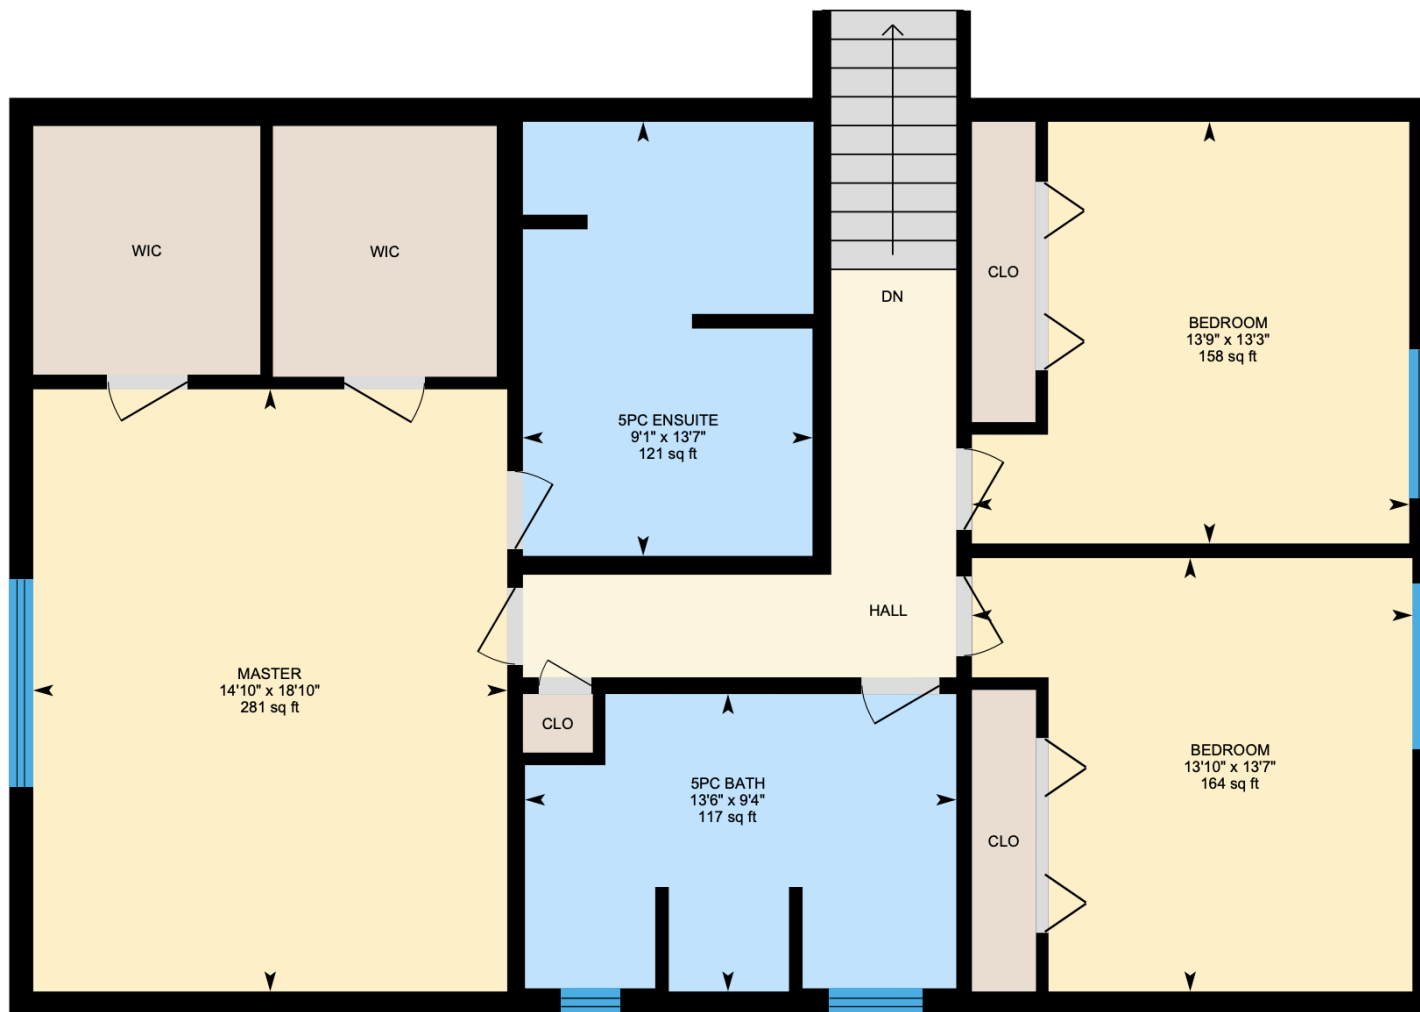

Main Floor: Total Interior Area: 1618 sq. ft.  
1<sup>st</sup> Floor: Total Interior Area: 1189 sq. ft.  
Basement: Total Interior Area: 1196 sq. ft.

Ali & Chris Homes  
3535 boul. St-Charles #304, Kirkland  
514-880-4689  
aliandchrishomes.com

Main Floor: Total Interior Area: 1618 sq. ft.  
1<sup>st</sup> Floor: Total Interior Area: 1189 sq. ft.  
Basement: Total Interior Area: 1196 sq. ft.

White regions are excluded from total floor area. All room dimensions and floor areas must be considered approximate and are subject to independent verification. For method of measurement please contact Ali & Chris Homes.

Ali & Chris Homes  
3535 boul. St-Charles #304, Kirkland  
514-880-4689  
aliandchrishomes.com

Main Floor: Total Interior Area: 1618 sq. ft.  
1<sup>st</sup> Floor: Total Interior Area: 1189 sq. ft.  
Basement: Total Interior Area: 1196 sq. ft.