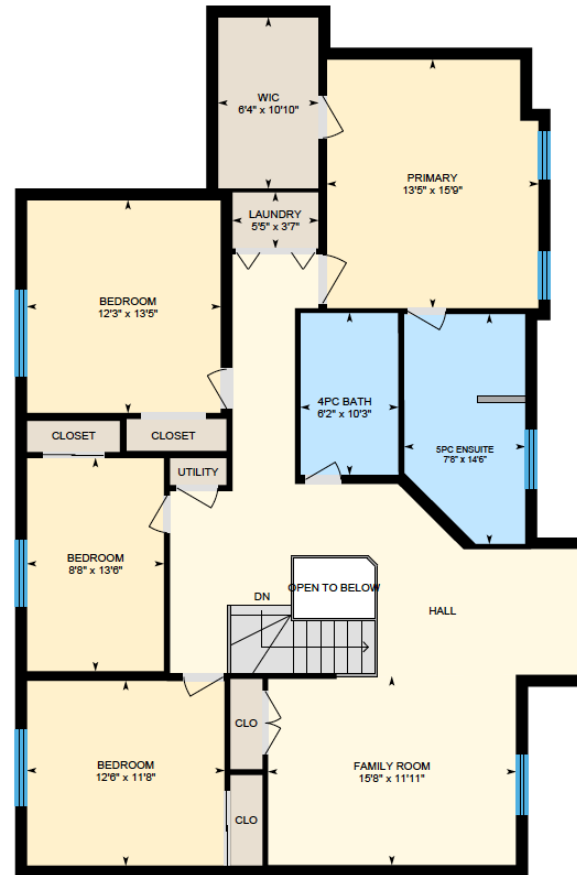

ALI & CHRIS

HOMES | MAISONS

84 Rue Wildtree, Beaconsfield

Ali & Chris Homes
147 Cartier, Suite 400, Pointe Claire
514-880-4689
aliandchrishomes.com

White regions are excluded from total floor area. All room dimensions and floor areas must be considered approximate and are subject to independent verification. For method of measurement please contact Ali & Chris Homes.