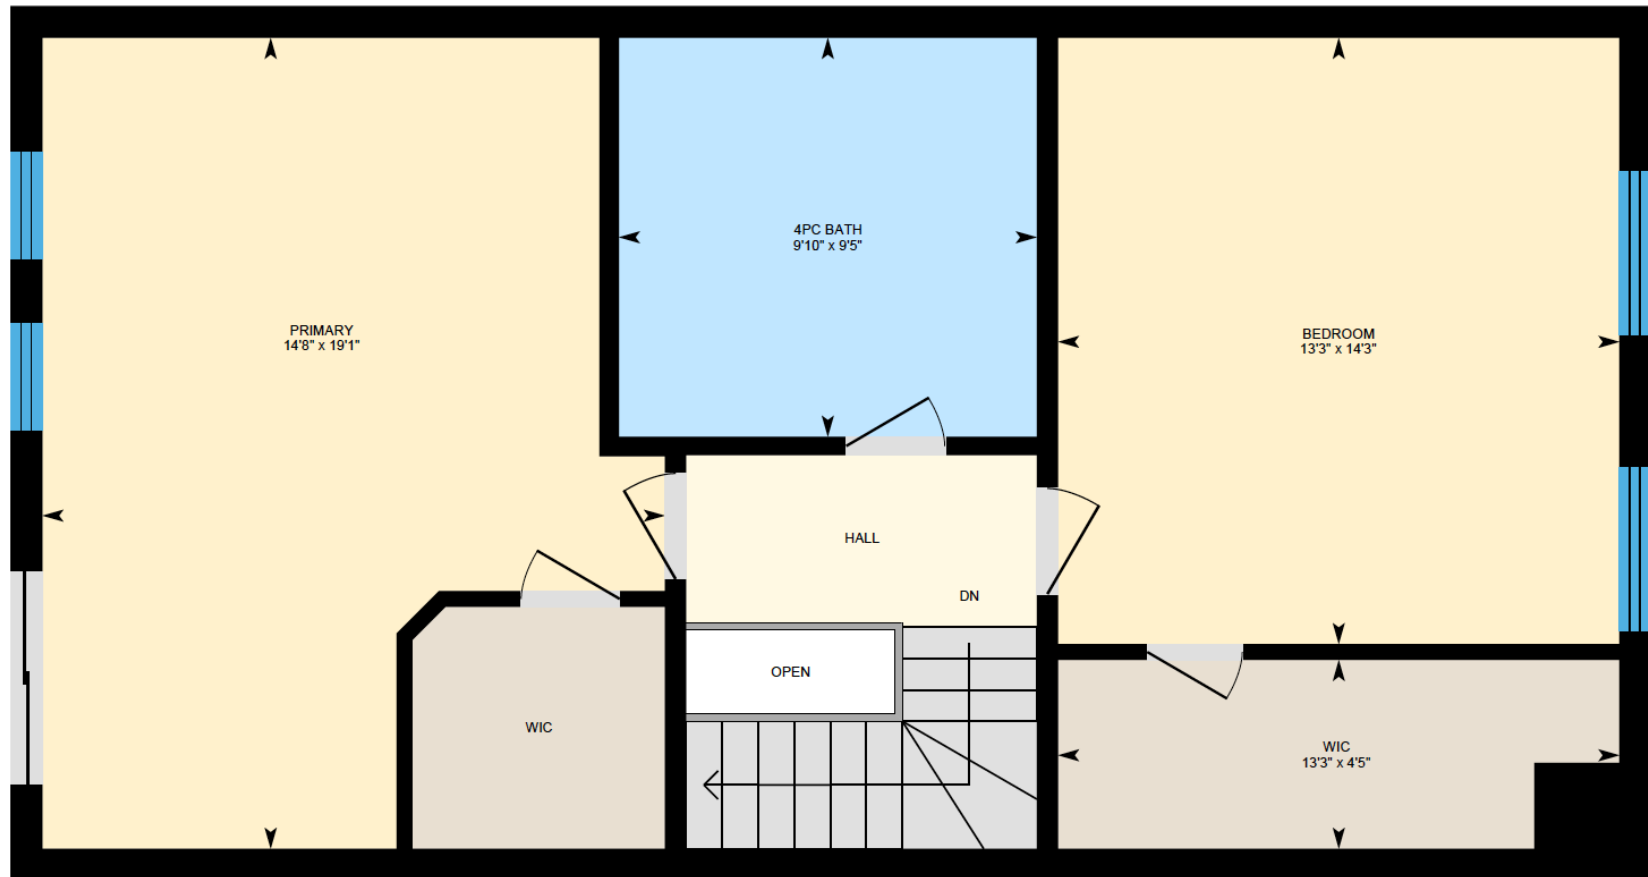

ALI & CHRIS

HOMES | MAISONS

81 Av. Elm, #12, Beaconsfield

Ali & Chris Homes
147 Cartier, Suite 400, Pointe Claire
514-880-4689
aliandchrishomes.com

White regions are excluded from total floor area. All room dimensions and floor areas must be considered approximate and are subject to independent verification. For method of measurement please contact Ali & Chris Homes.