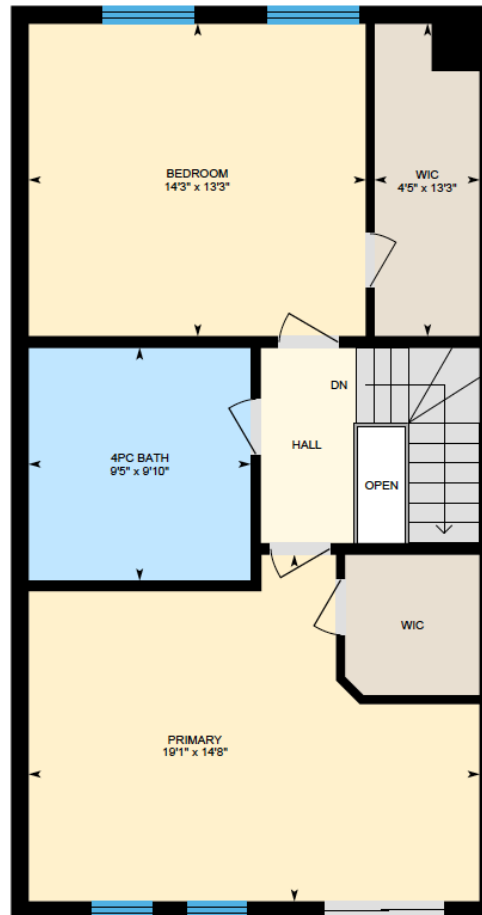

ALI & CHRIS

HOMES | MAISONS

81 Av. Elm, #12, Beaconsfield

Ali & Chris Homes
147 Cartier, Suite 400, Pointe Claire
514-880-4689
aliandchrishomes.com

White regions are excluded from total floor area. All room dimensions and floor areas must be considered approximate and are subject to independent verification. For method of measurement please contact Ali & Chris Homes.