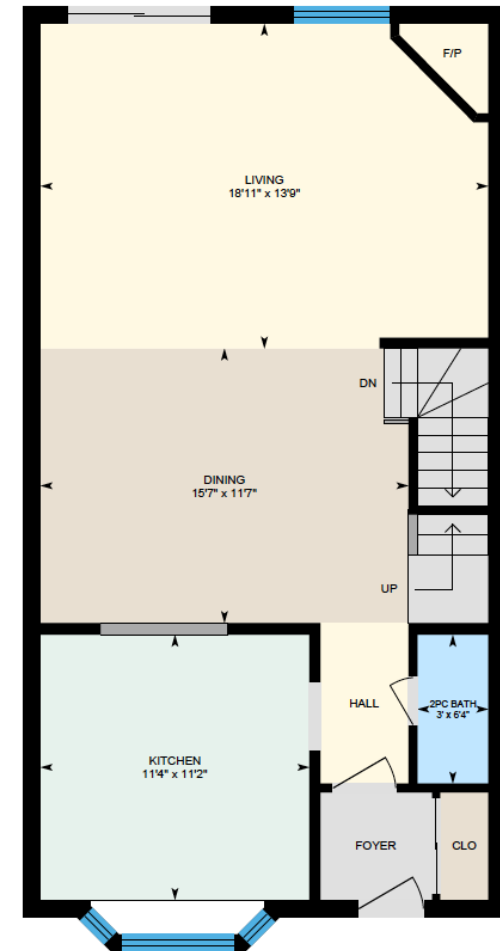

ALI & CHRIS

HOMES | MAISONS

81 Av. Elm, #12, Beaconsfield

Ali & Chris Homes
147 Cartier, Suite 400, Pointe Claire
514-880-4689
aliandchrishomes.com

White regions are excluded from total floor area. All room dimensions and floor areas must be considered approximate and are subject to independent verification. For method of measurement please contact Ali & Chris Homes.