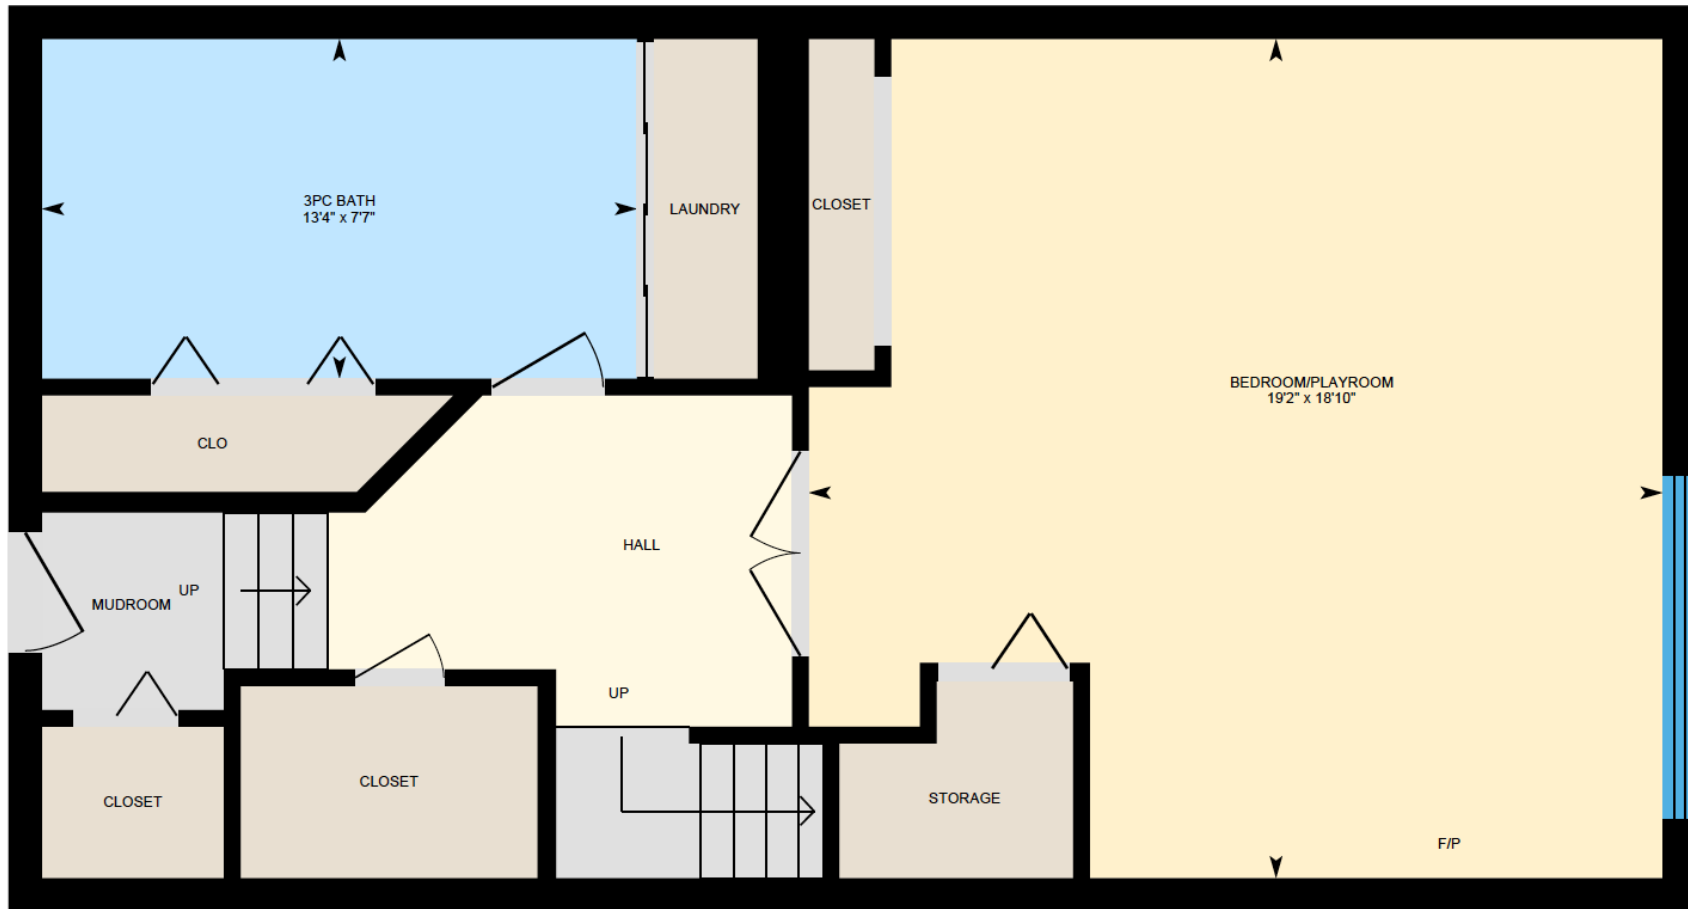

ALI & CHRIS

HOMES | MAISONS

81 Av. Elm, #12, Beaconsfield

Ali & Chris Homes
147 Cartier, Suite 400, Pointe Claire
514-880-4689
aliandchrishomes.com

White regions are excluded from total floor area. All room dimensions and floor areas must be considered approximate and are subject to independent verification. For method of measurement please contact Ali & Chris Homes.