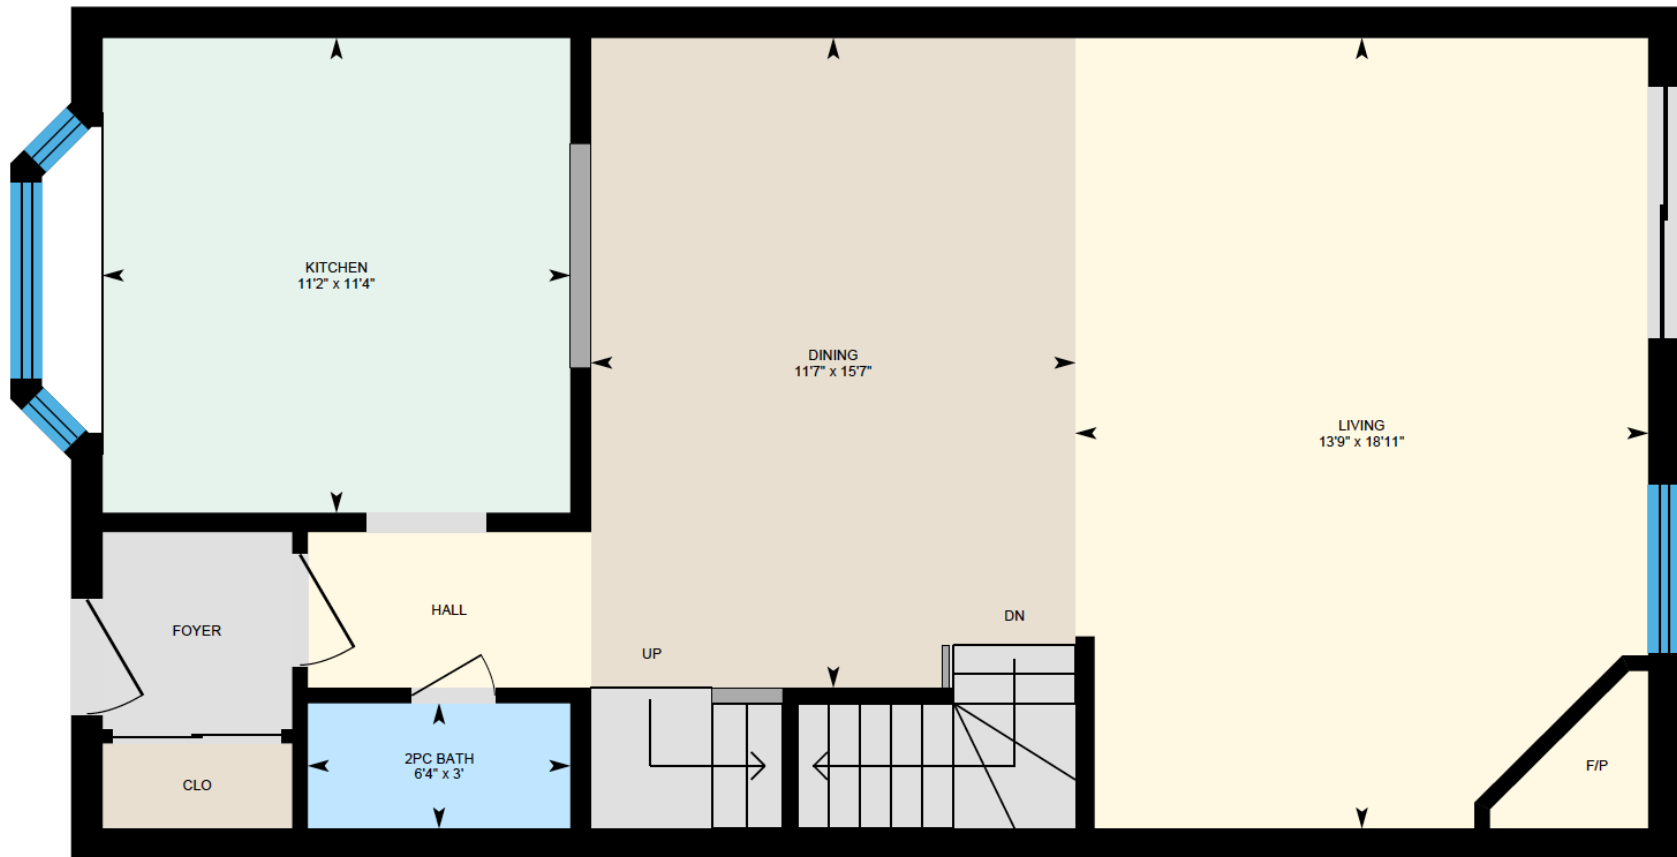

ALI & CHRIS

HOMES | MAISONS

81 Av. Elm, #12, Beaconsfield

Ali & Chris Homes
147 Cartier, Suite 400, Pointe Claire
514-880-4689
aliandchrishomes.com

White regions are excluded from total floor area. All room dimensions and floor areas must be considered approximate and are subject to independent verification. For method of measurement please contact Ali & Chris Homes.