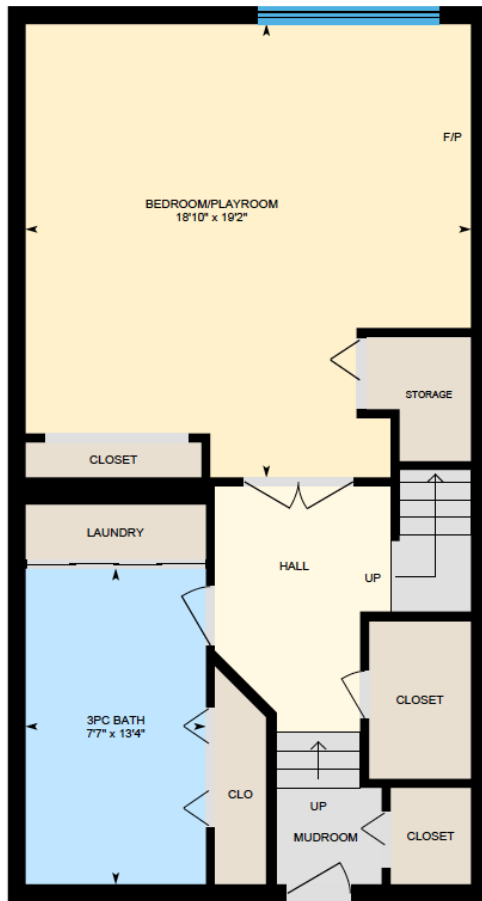

ALI & CHRIS

HOMES | MAISONS

81 Av. Elm, #12, Beaconsfield

Ali & Chris Homes
147 Cartier, Suite 400, Pointe Claire
514-880-4689
aliandchrishomes.com

White regions are excluded from total floor area. All room dimensions and floor areas must be considered approximate and are subject to independent verification. For method of measurement please contact Ali & Chris Homes.