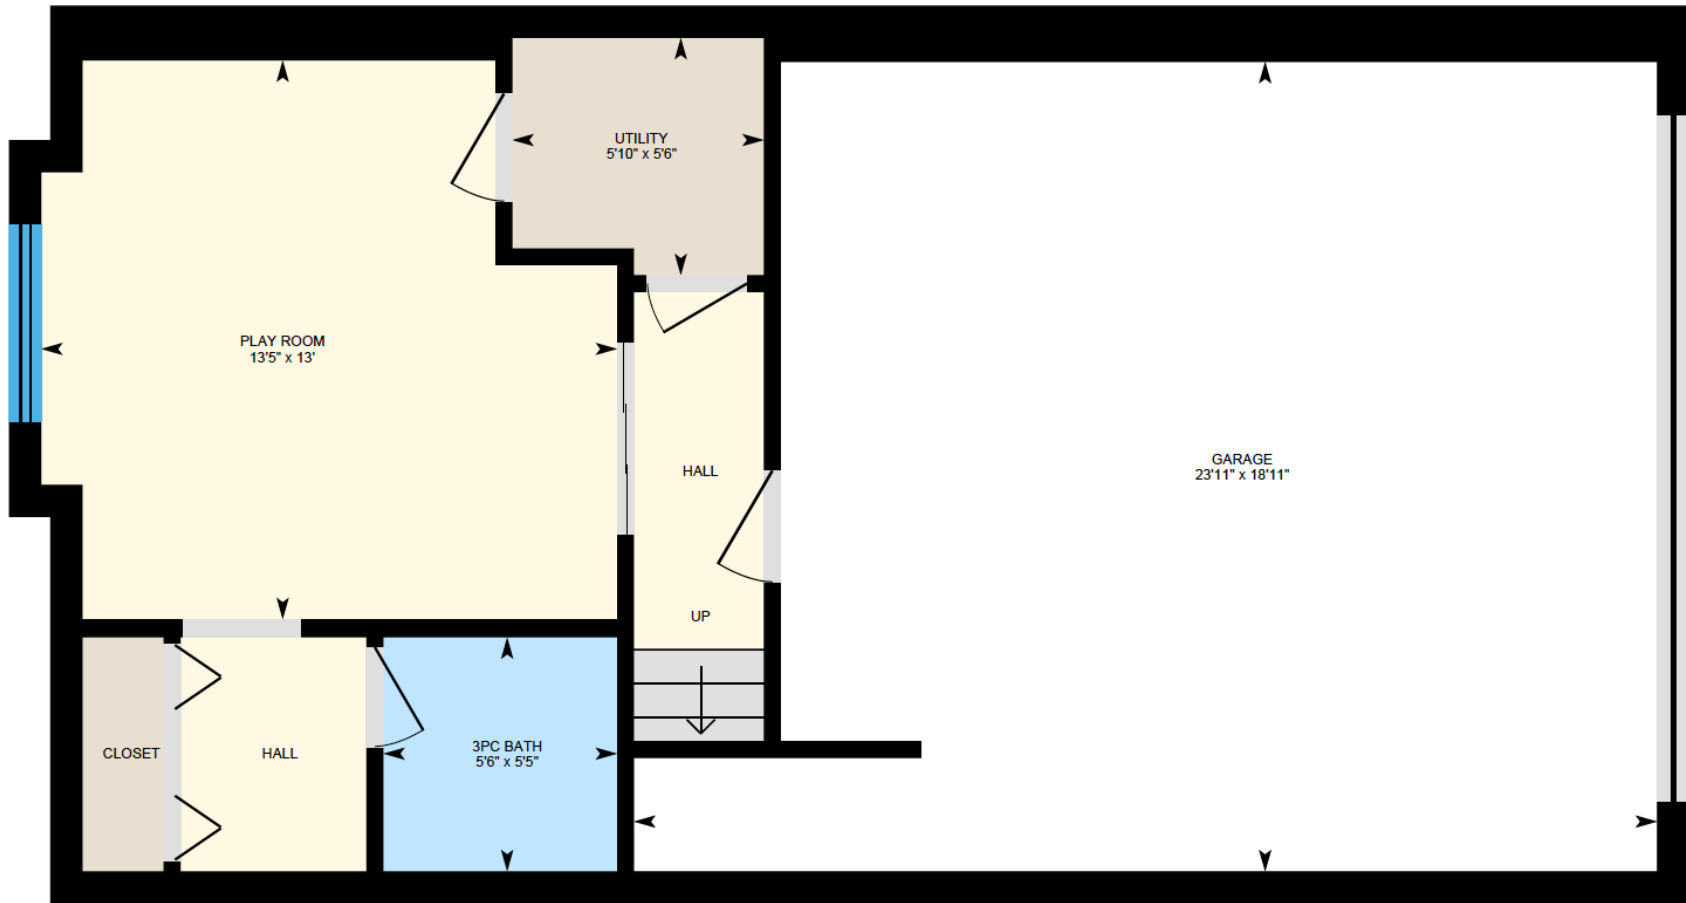

ALI & CHRIS

HOMES | MAISONS

80 Barnett, #302, DDO

Ali & Chris Homes
147 Cartier, Suite 400, Pointe Claire
514-880-4689
aliandchrishomes.com

White regions are excluded from total floor area. All room dimensions and floor areas must be considered approximate and are subject to independent verification. For method of measurement please contact Ali & Chris Homes.