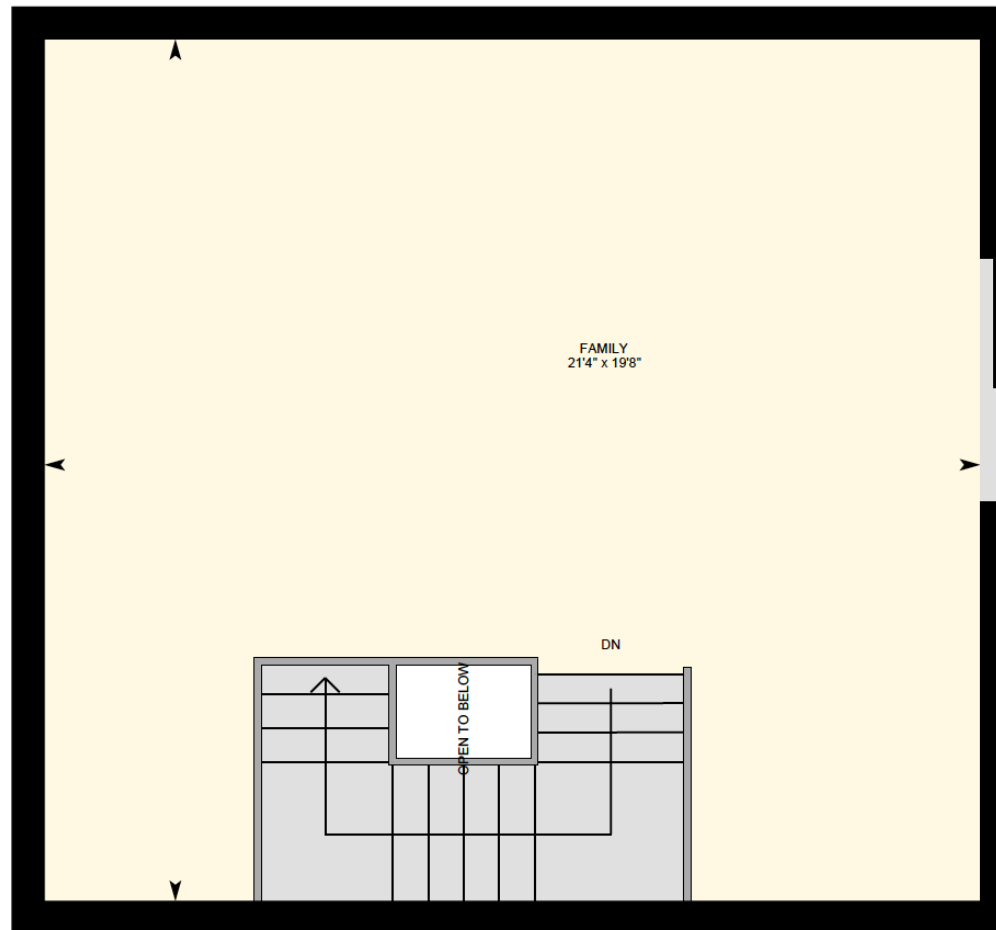

ALI & CHRIS

HOMES | MAISONS

80 Barnett, #302, DDO

Ali & Chris Homes
147 Cartier, Suite 400, Pointe Claire
514-880-4689
aliandchrishomes.com

White regions are excluded from total floor area. All room dimensions and floor areas must be considered approximate and are subject to independent verification. For method of measurement please contact Ali & Chris Homes.