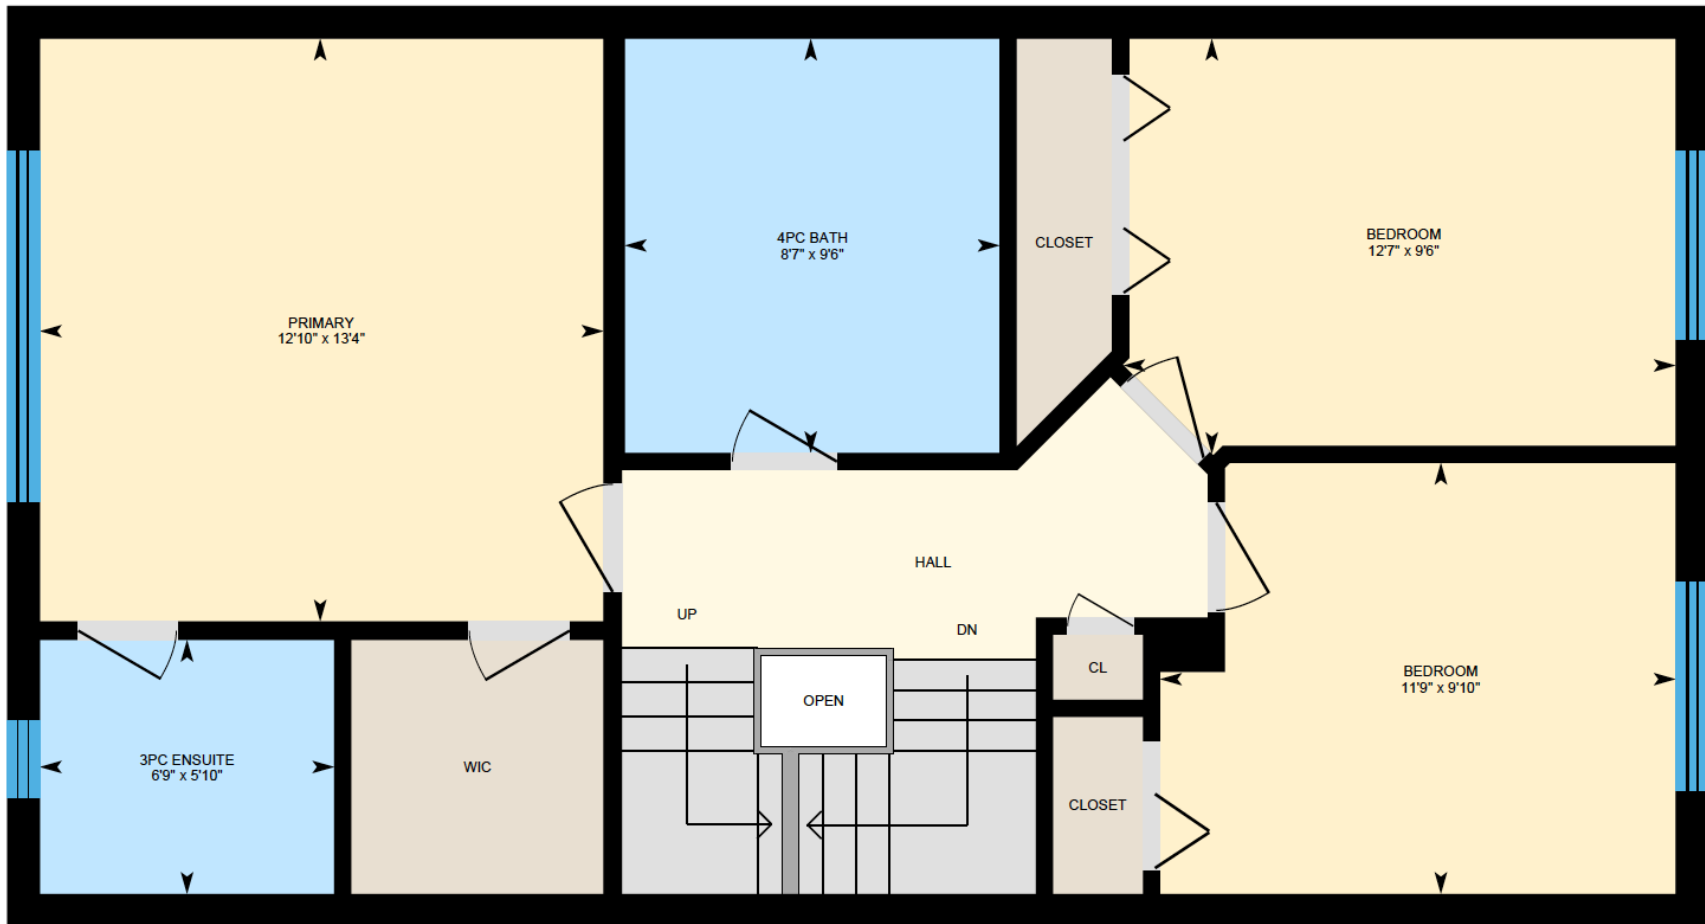

ALI & CHRIS

HOMES | MAISONS

80 Barnett, #302, DDO

Ali & Chris Homes
147 Cartier, Suite 400, Pointe Claire
514-880-4689
aliandchrishomes.com

White regions are excluded from total floor area. All room dimensions and floor areas must be considered approximate and are subject to independent verification. For method of measurement please contact Ali & Chris Homes.