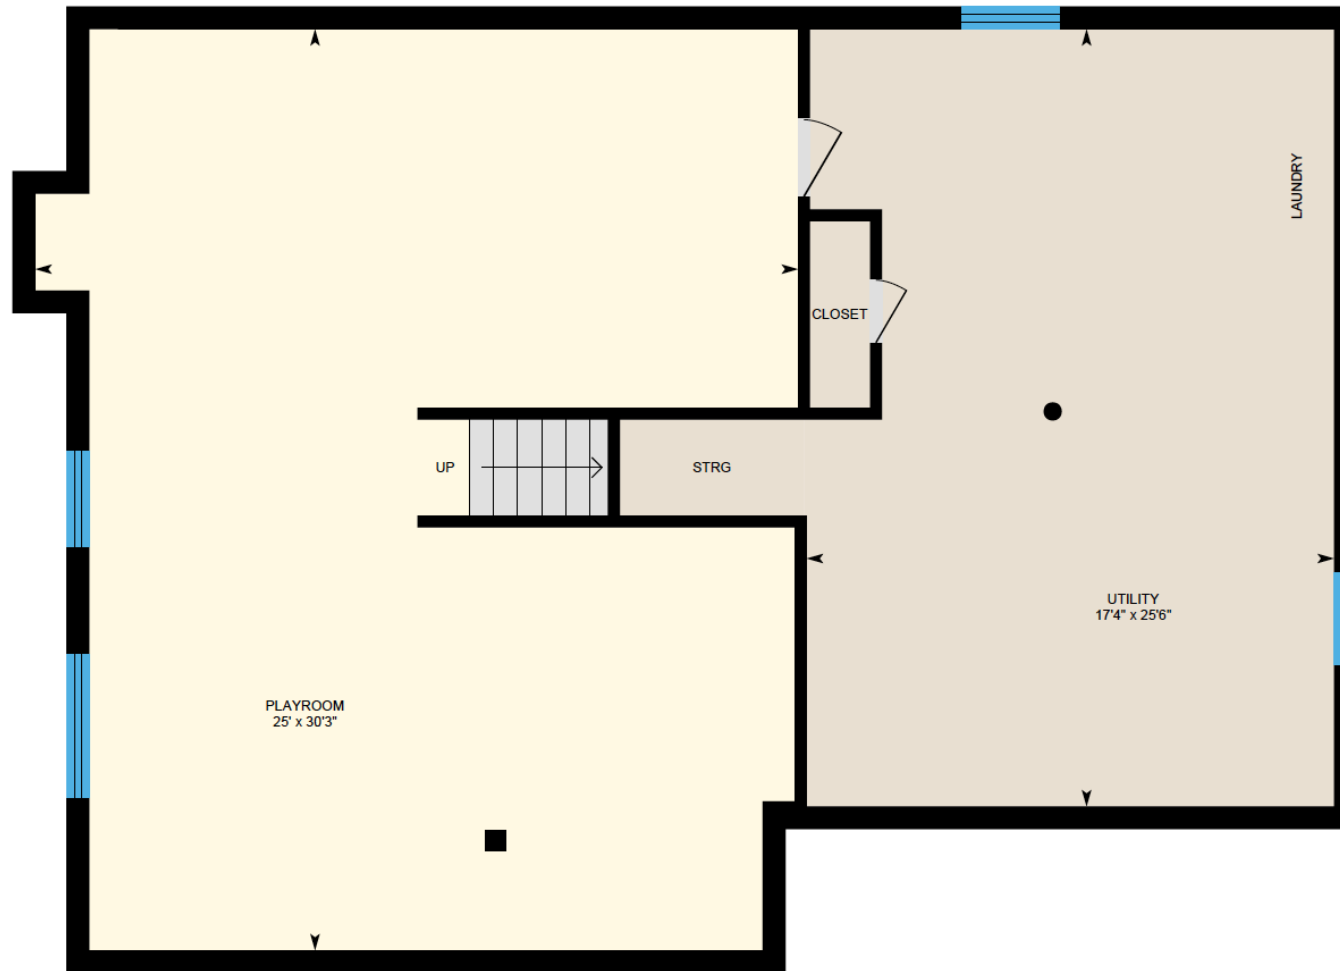

ALI & CHRIS

HOMES | MAISONS

8 Rue Gervais, Kirkland

Ali & Chris Homes
147 Cartier, Suite 400, Pointe Claire
514-880-4689
aliandchrishomes.com

White regions are excluded from total floor area. All room dimensions and floor areas must be considered approximate and are subject to independent verification. For method of measurement please contact Ali & Chris Homes.