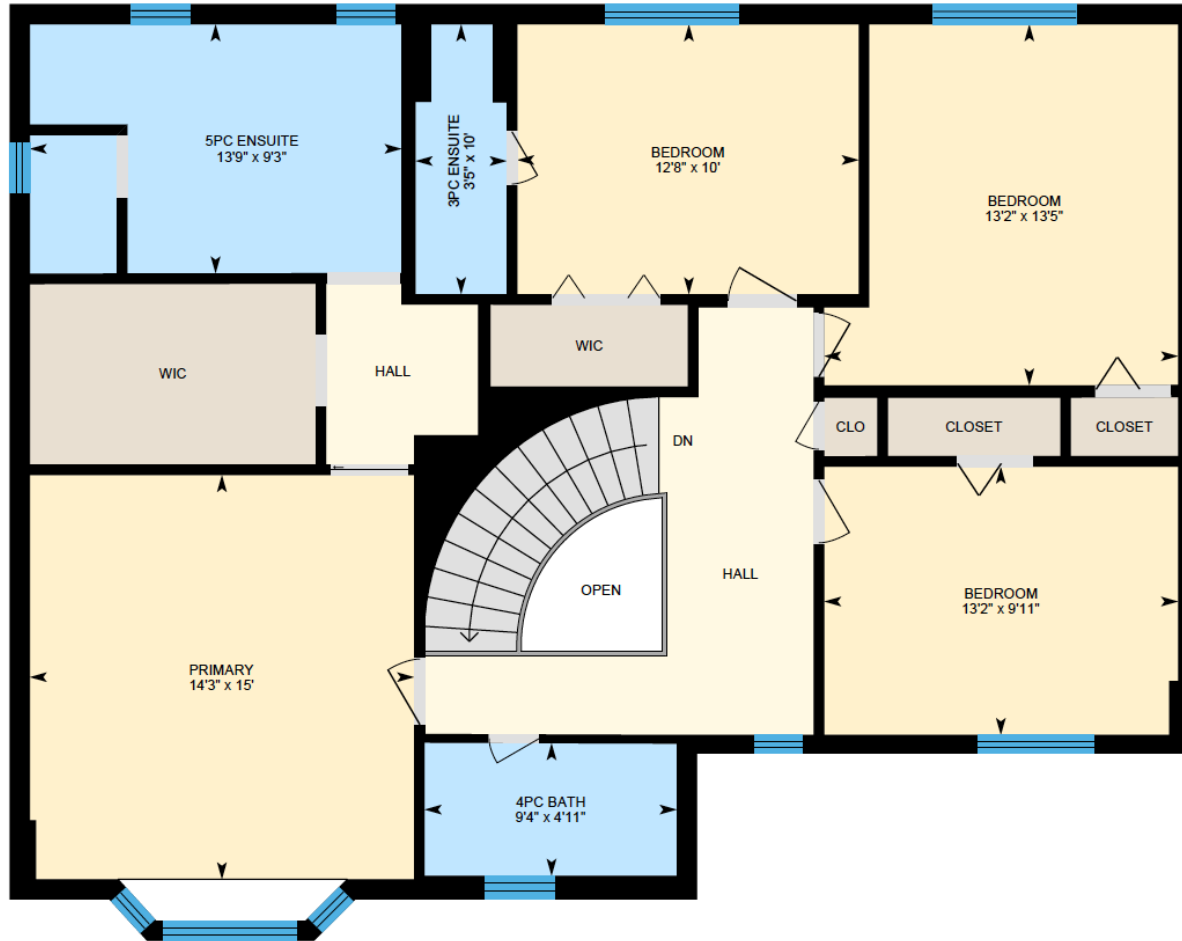

ALI & CHRIS

HOMES | MAISONS

8 Rue Gervais, Kirkland

Ali & Chris Homes
147 Cartier, Suite 400, Pointe Claire
514-880-4689
aliandchrishomes.com

White regions are excluded from total floor area. All room dimensions and floor areas must be considered approximate and are subject to independent verification. For method of measurement please contact Ali & Chris Homes.