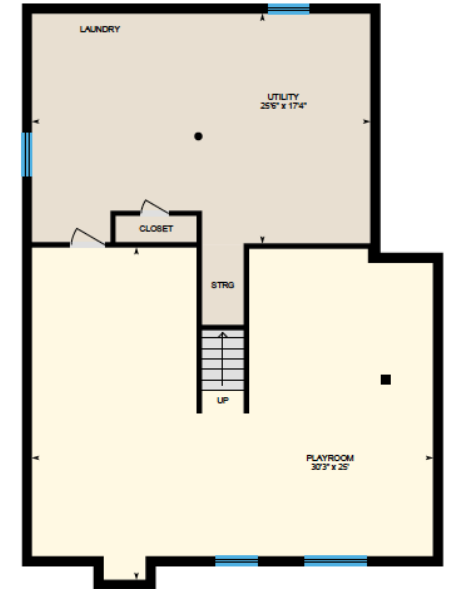

# ALI & CHRIS

HOMES | MAISONS

8 Rue Gervais, Kirkland

Ali & Chris Homes  
147 Cartier, Suite 400, Pointe Claire  
514-880-4689  
aliandchrishomes.com

White regions are excluded from total floor area. All room dimensions and floor areas must be considered approximate and are subject to independent verification. For method of measurement please contact Ali & Chris Homes.