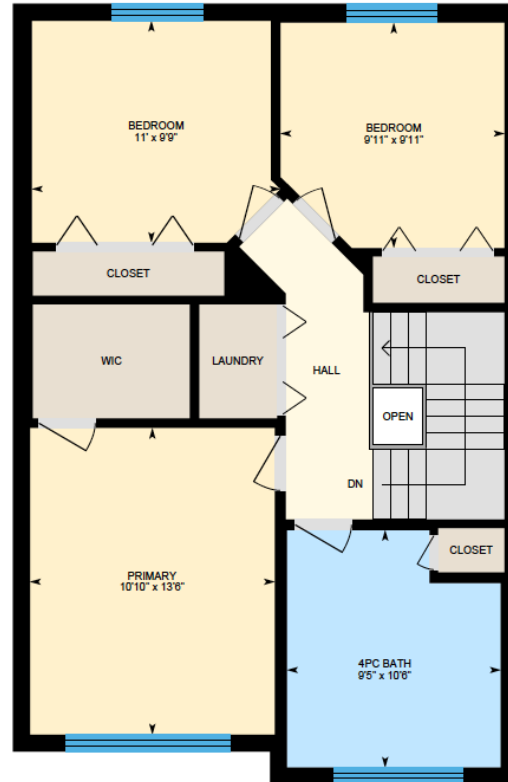

ALI & CHRIS

HOMES | MAISONS

797 rue des Coccinelles, Saint-Lazare

Ali & Chris Homes
147 Cartier, Suite 400, Pointe Claire
514-880-4689
aliandchrishomes.com

White regions are excluded from total floor area. All room dimensions and floor areas must be considered approximate and are subject to independent verification. For method of measurement please contact Ali & Chris Homes.