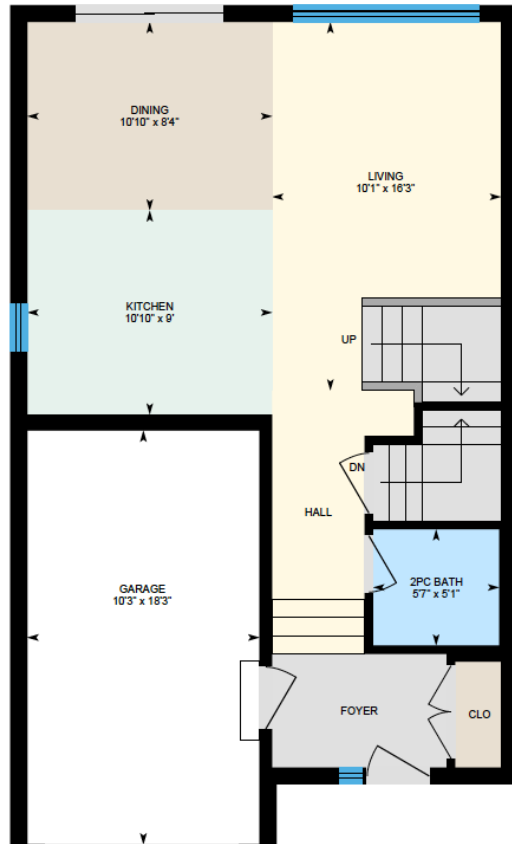

ALI & CHRIS

HOMES | MAISONS

797 rue des Coccinelles, Saint-Lazare

Ali & Chris Homes
147 Cartier, Suite 400, Pointe Claire
514-880-4689
aliandchrishomes.com

White regions are excluded from total floor area. All room dimensions and floor areas must be considered approximate and are subject to independent verification. For method of measurement please contact Ali & Chris Homes.