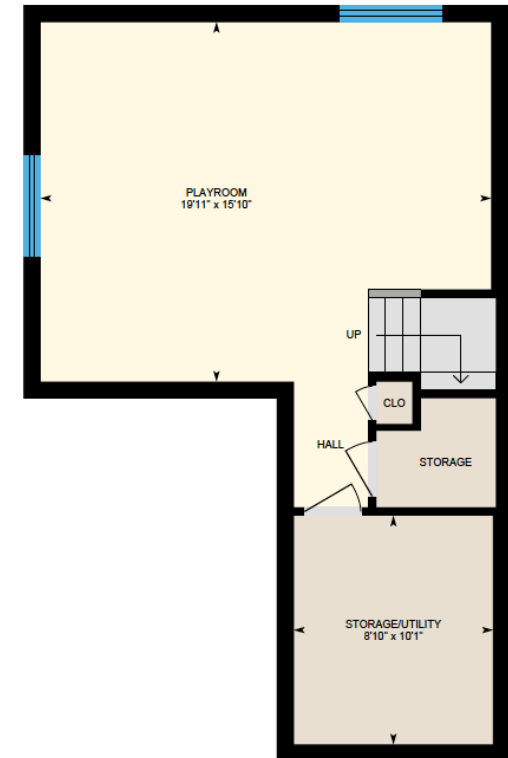

ALI & CHRIS

HOMES | MAISONS

797 rue des Coccinelles, Saint-Lazare

Ali & Chris Homes
147 Cartier, Suite 400, Pointe Claire
514-880-4689
aliandchrishomes.com

White regions are excluded from total floor area. All room dimensions and floor areas must be considered approximate and are subject to independent verification. For method of measurement please contact Ali & Chris Homes.