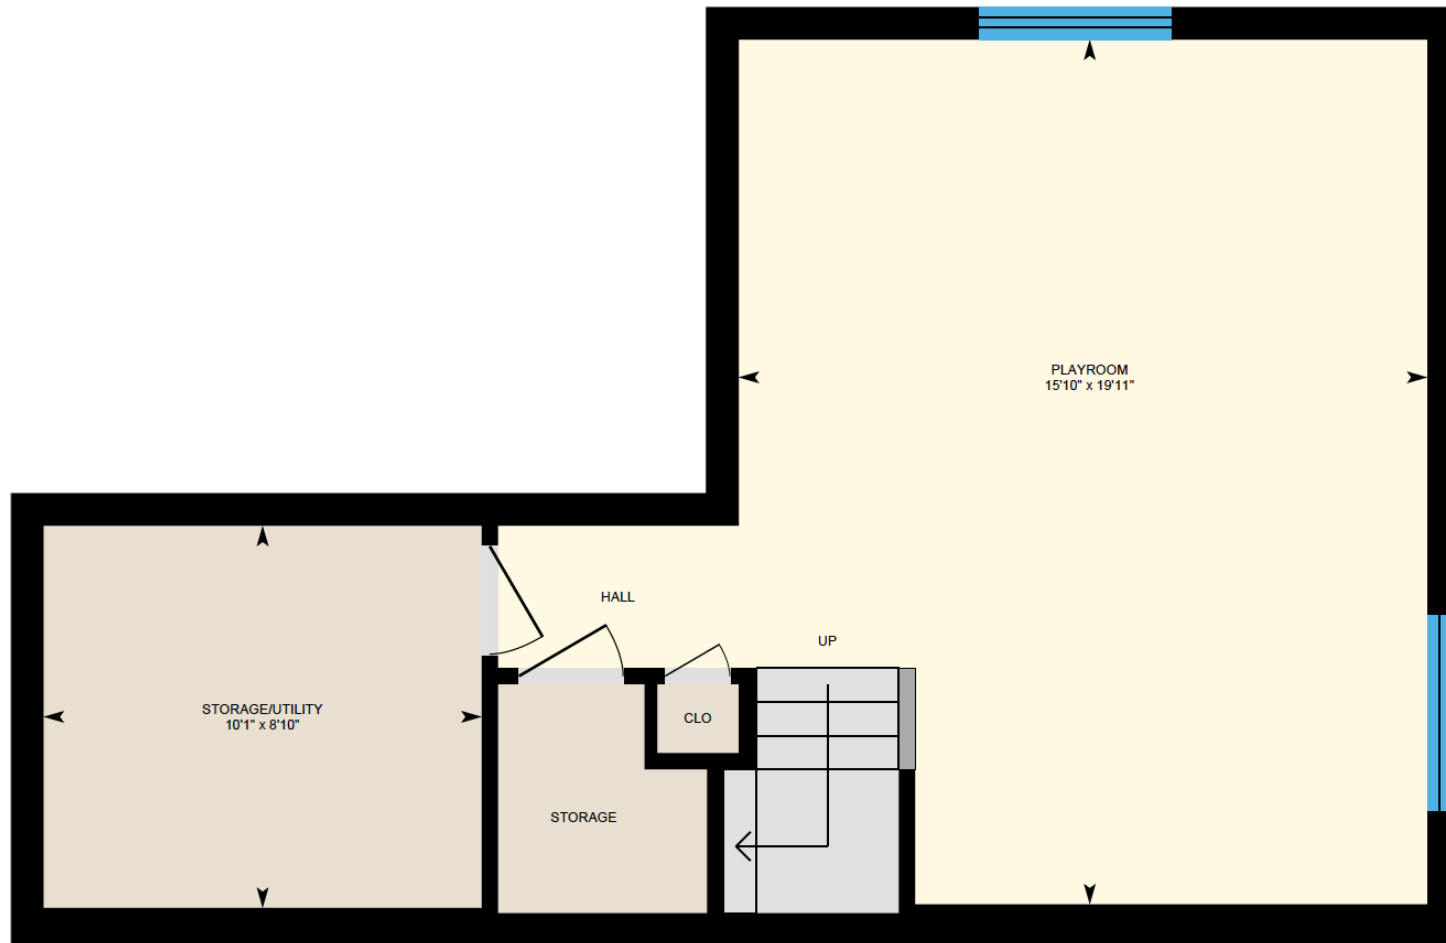

ALI & CHRIS

HOMES | MAISONS

797 rue des Coccinelles, Saint-Lazare

Ali & Chris Homes
147 Cartier, Suite 400, Pointe Claire
514-880-4689
aliandchrishomes.com

White regions are excluded from total floor area. All room dimensions and floor areas must be considered approximate and are subject to independent verification. For method of measurement please contact Ali & Chris Homes.