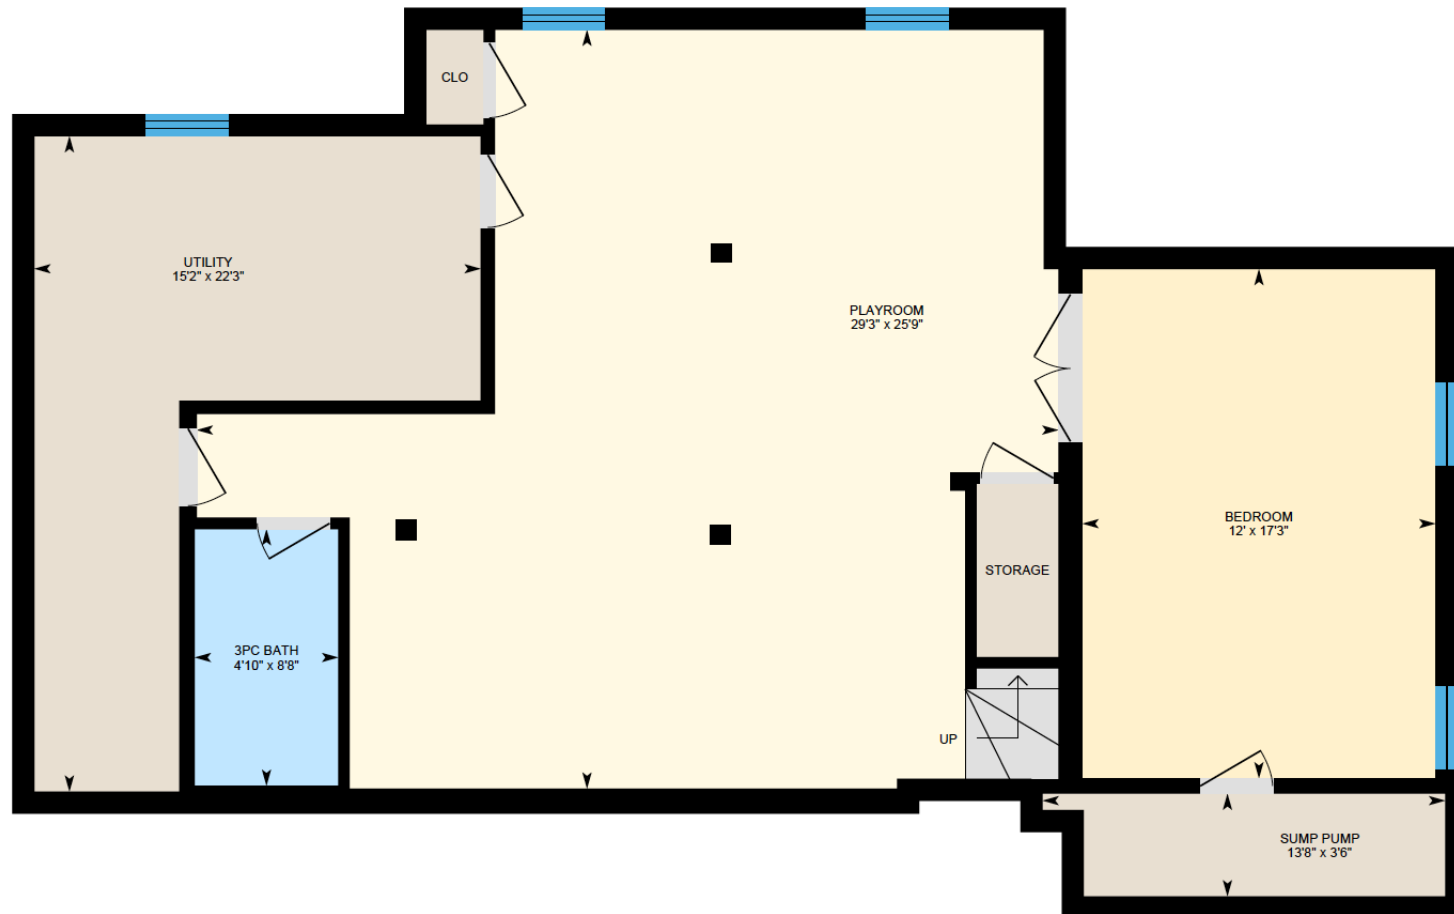

ALI & CHRIS

HOMES | MAISONS

7639 de la Roche, Villeray

Ali & Chris Homes
147 Cartier, Suite 400, Pointe Claire
514-880-4689
aliandchrishomes.com

White regions are excluded from total floor area. All room dimensions and floor areas must be considered approximate and are subject to independent verification. For method of measurement please contact Ali & Chris Homes.