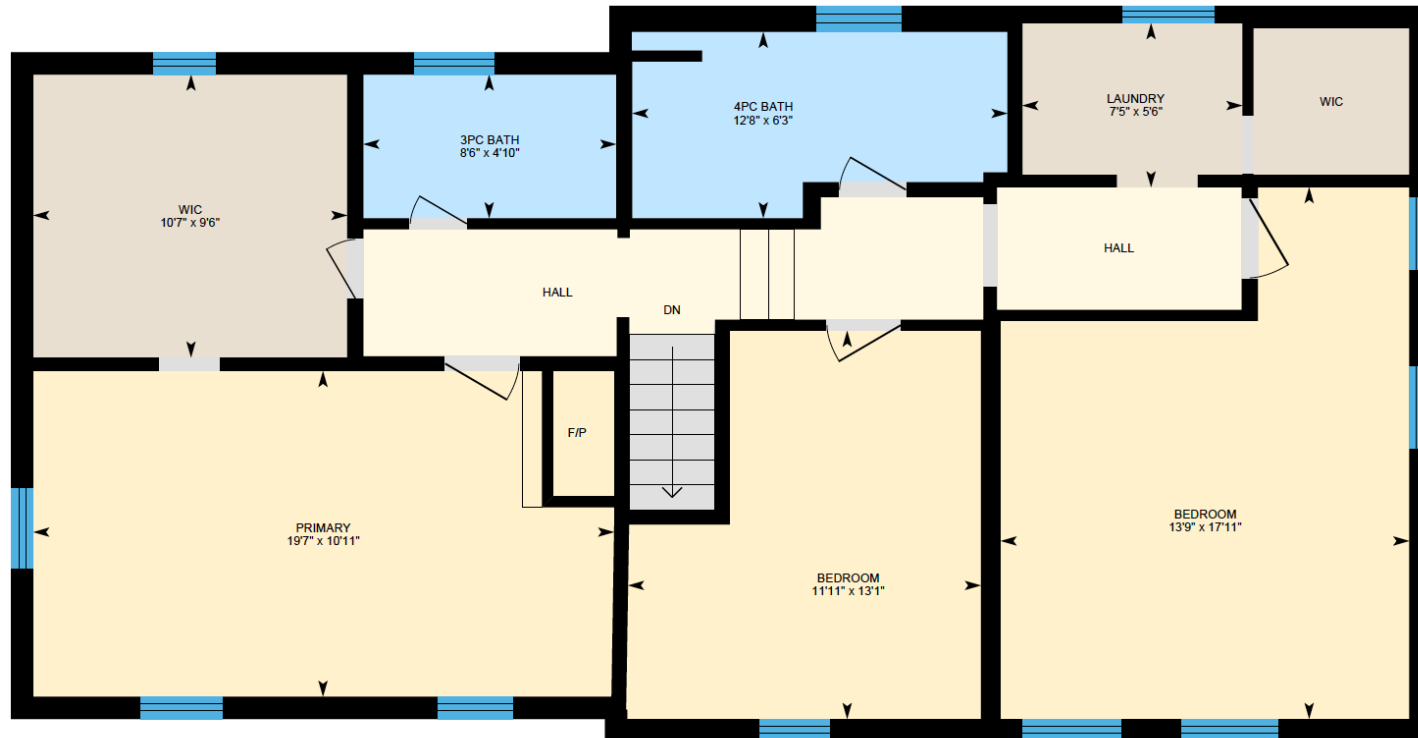

ALI & CHRIS

HOMES | MAISONS

75 Rue Oxford, Baie d'Urfé

Ali & Chris Homes
147 Cartier, Suite 400, Pointe Claire
514-880-4689
aliandchrishomes.com

White regions are excluded from total floor area. All room dimensions and floor areas must be considered approximate and are subject to independent verification. For method of measurement please contact Ali & Chris Homes.