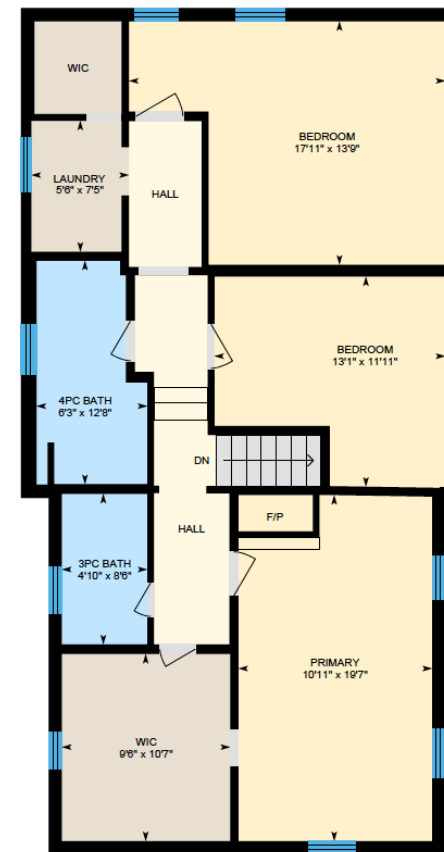

ALI & CHRIS

HOMES | MAISONS

75 Rue Oxford, Baie d'Urfé

Ali & Chris Homes
147 Cartier, Suite 400, Pointe Claire
514-880-4689
aliandchrishomes.com

White regions are excluded from total floor area. All room dimensions and floor areas must be considered approximate and are subject to independent verification. For method of measurement please contact Ali & Chris Homes.