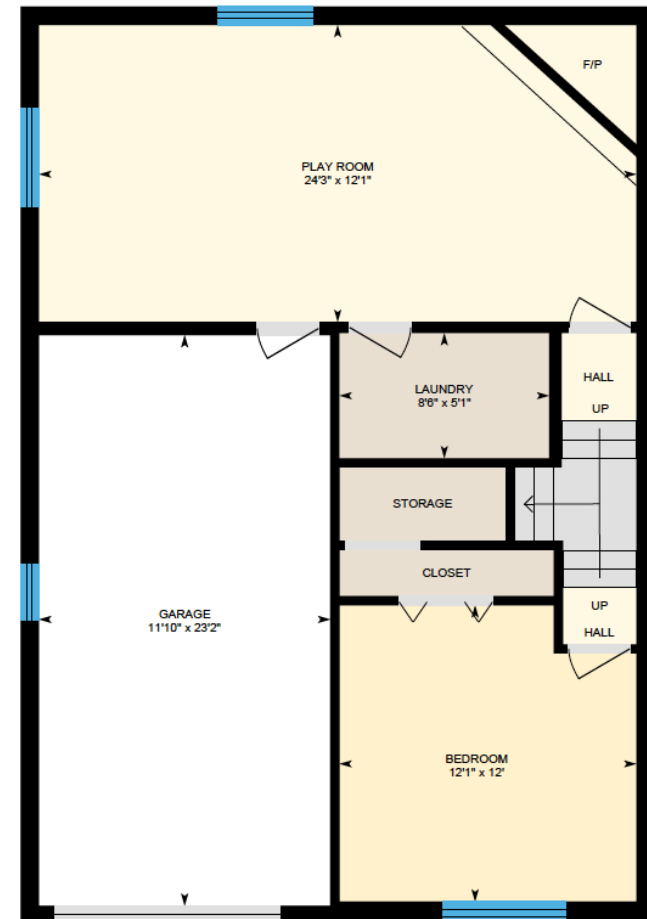

ALI & CHRIS

HOMES | MAISONS

740 Rue de Sillery, Laval (Chomedey)

Ali & Chris Homes
147 Cartier, Suite 400, Pointe Claire
514-880-4689
aliandchrishomes.com

White regions are excluded from total floor area. All room dimensions and floor areas must be considered approximate and are subject to independent verification. For method of measurement please contact Ali & Chris Homes.