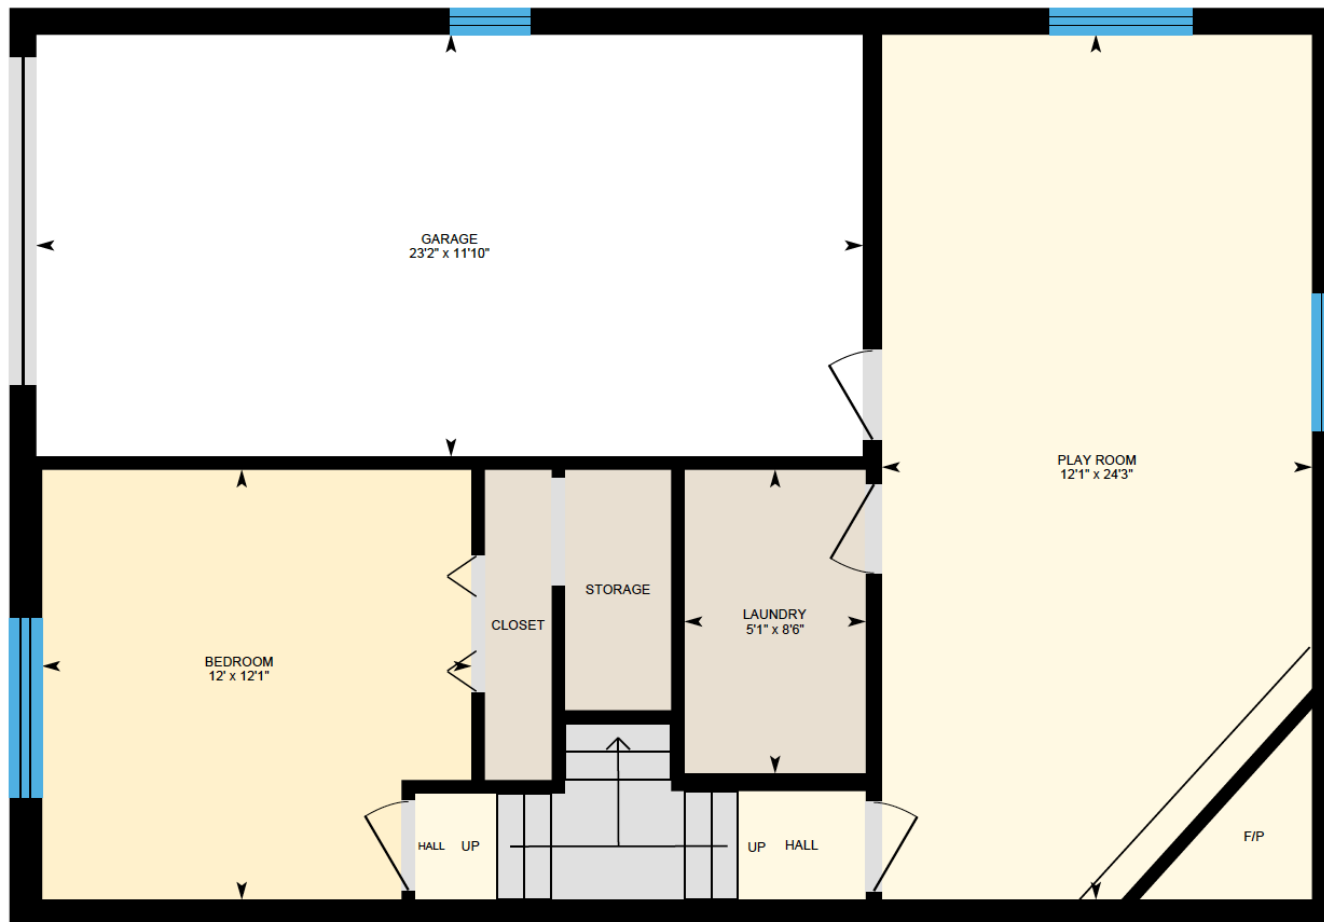

ALI & CHRIS

HOMES | MAISONS

740 Rue de Sillery, Laval (Chomedey)

Ali & Chris Homes
147 Cartier, Suite 400, Pointe Claire
514-880-4689
aliandchrishomes.com

White regions are excluded from total floor area. All room dimensions and floor areas must be considered approximate and are subject to independent verification. For method of measurement please contact Ali & Chris Homes.