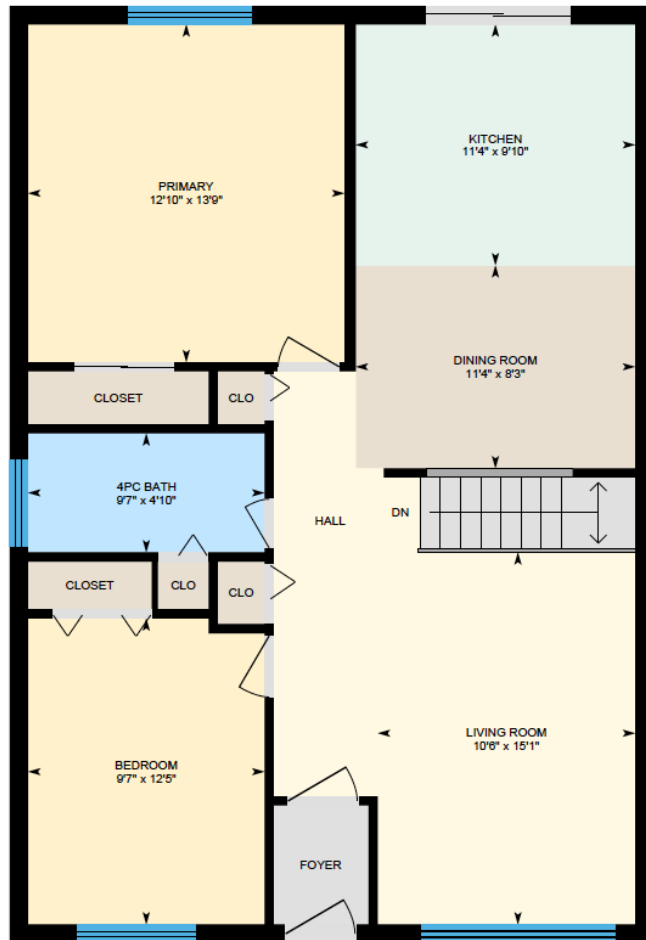

ALI & CHRIS

HOMES | MAISONS

740 Rue de Sillery, Laval (Chomedey)

Ali & Chris Homes
147 Cartier, Suite 400, Pointe Claire
514-880-4689
aliandchrishomes.com

White regions are excluded from total floor area. All room dimensions and floor areas must be considered approximate and are subject to independent verification. For method of measurement please contact Ali & Chris Homes.