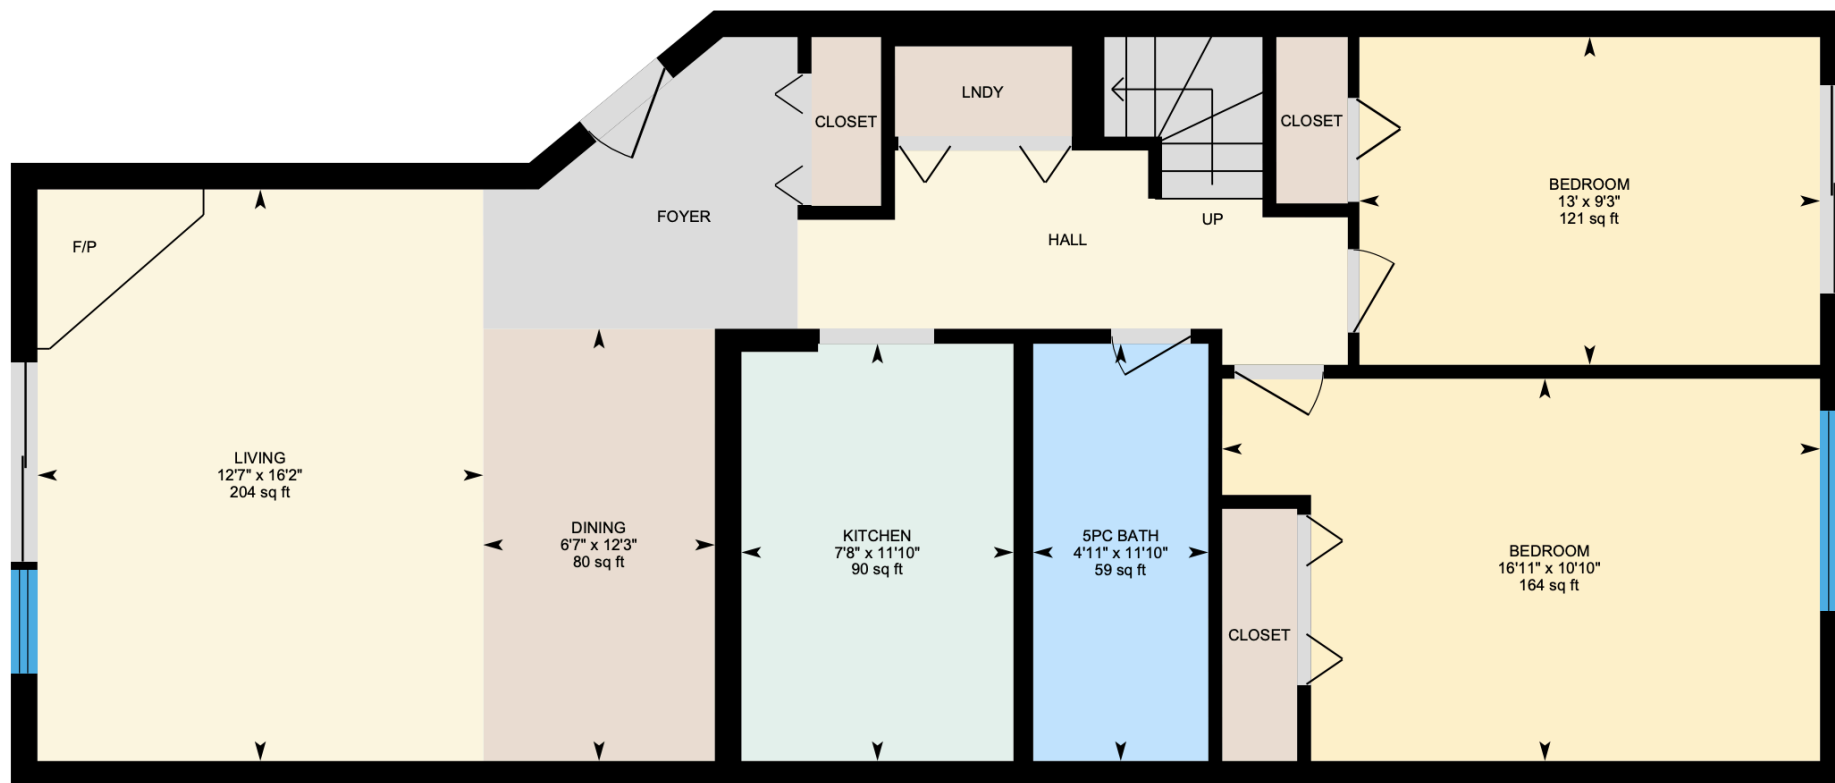

Ali & Chris Homes
3535 boul. St-Charles #304, Kirkland
514-880-4689
aliandchrishomes.com

Main Floor: Total Interior Area: 959 sq. ft.
1st Floor: Total Interior Area: 482 sq. ft.

White regions are excluded from total floor area. All room dimensions and floor areas must be considered approximate and are subject to independent verification. For method of measurement please contact Ali & Chris Homes.