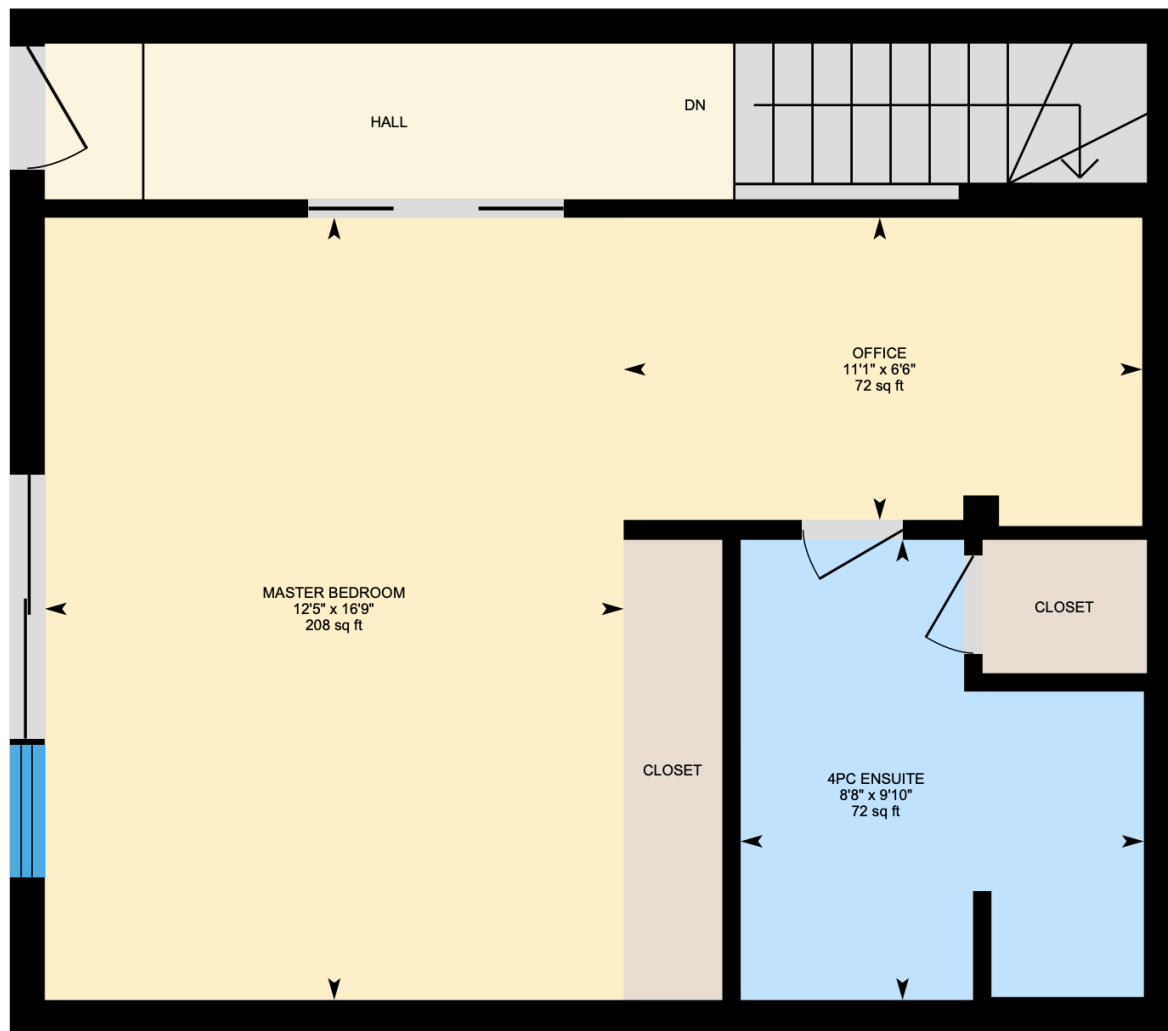

Ali & Chris Homes
3535 boul. St-Charles #304, Kirkland
514-880-4689
aliandchrishomes.com

Main Floor: Total Interior Area: 959 sq. ft.
1st Floor: Total Interior Area: 482 sq. ft.

White regions are excluded from total floor area. All room dimensions and floor areas must be considered approximate and are subject to independent verification. For method of measurement please contact Ali & Chris Homes.