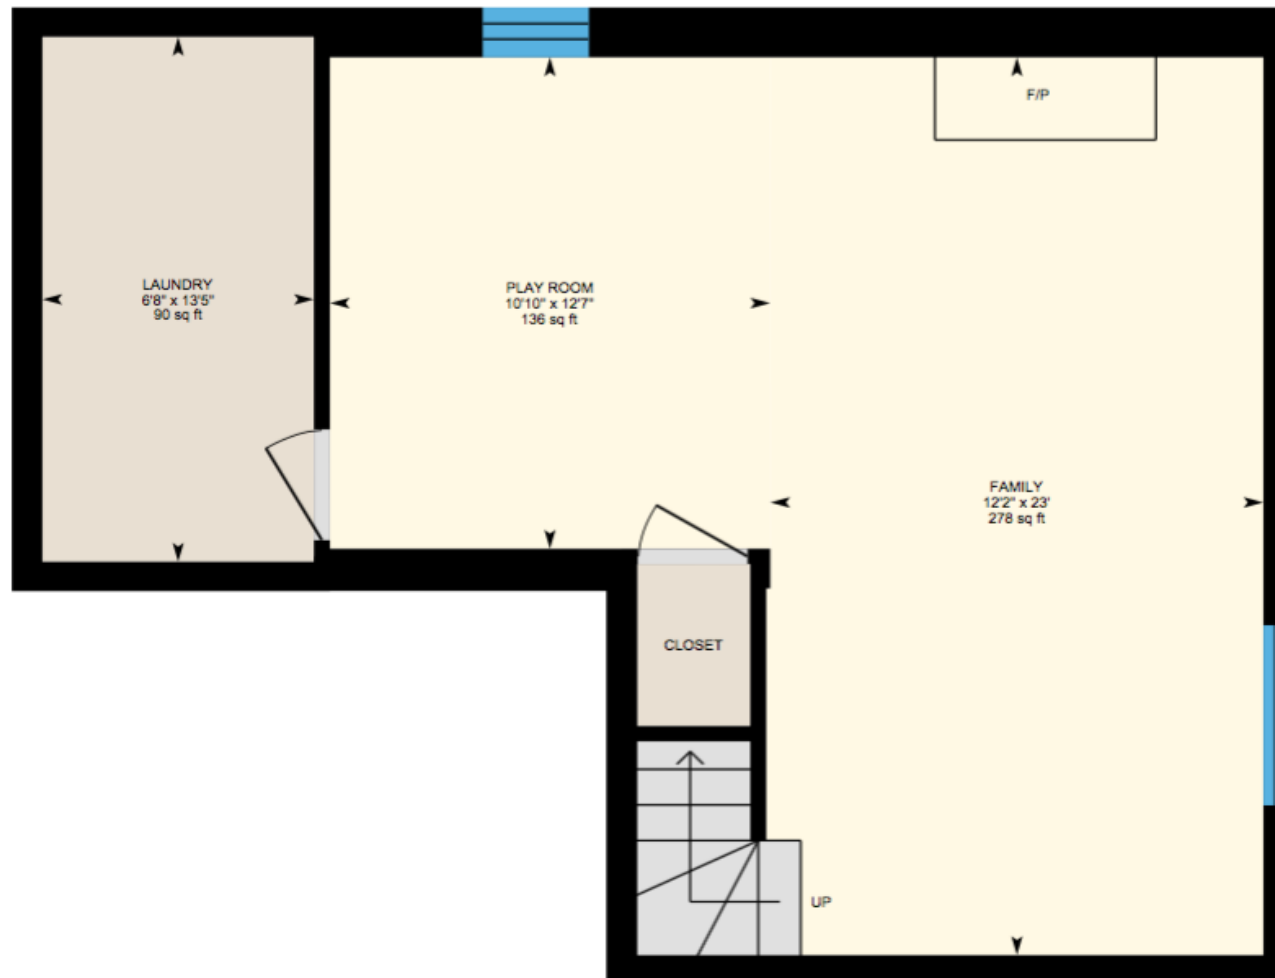

Ali & Chris Homes
3535 boul. St-Charles #304, Kirkland
514-880-4689
aliandchrishomes.com

1st Floor: Total Interior Area: 677.02 sq. ft.
2nd Floor: Total Interior Area: 812.13 sq. ft.
Basement: Total Interior Area 628.18 sq. ft.

White regions are excluded from total floor area. All room dimensions and floor areas must be considered approximate and are subject to independent verification. For method of measurement please contact Ali & Chris Homes.