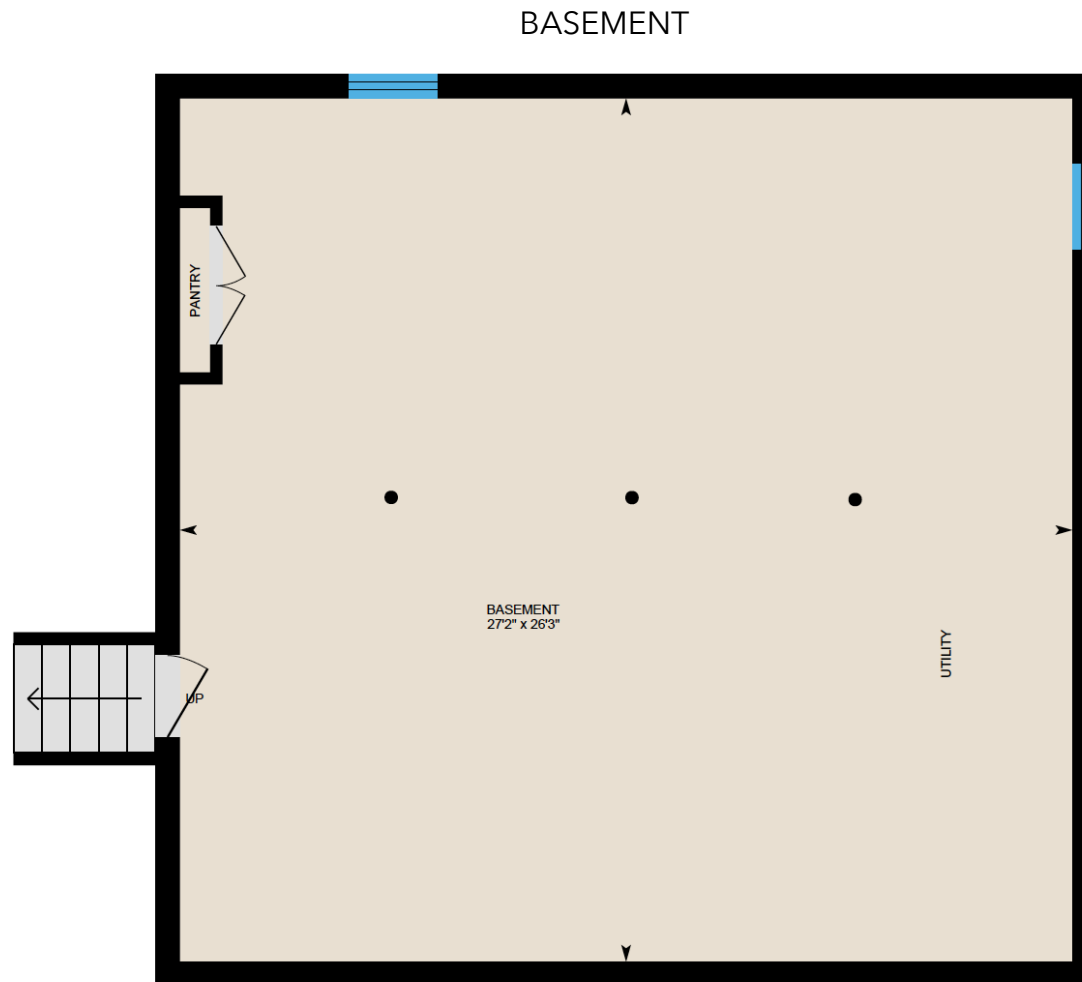

ALI & CHRIS

HOMES | MAISONS

65 Devon, Beaconsfield

Ali & Chris Homes
147 Cartier, Suite 400, Pointe Claire
514-880-4689
aliandchrishomes.com

White regions are excluded from total floor area. All room dimensions and floor areas must be considered approximate and are subject to independent verification. For method of measurement please contact Ali & Chris Homes.