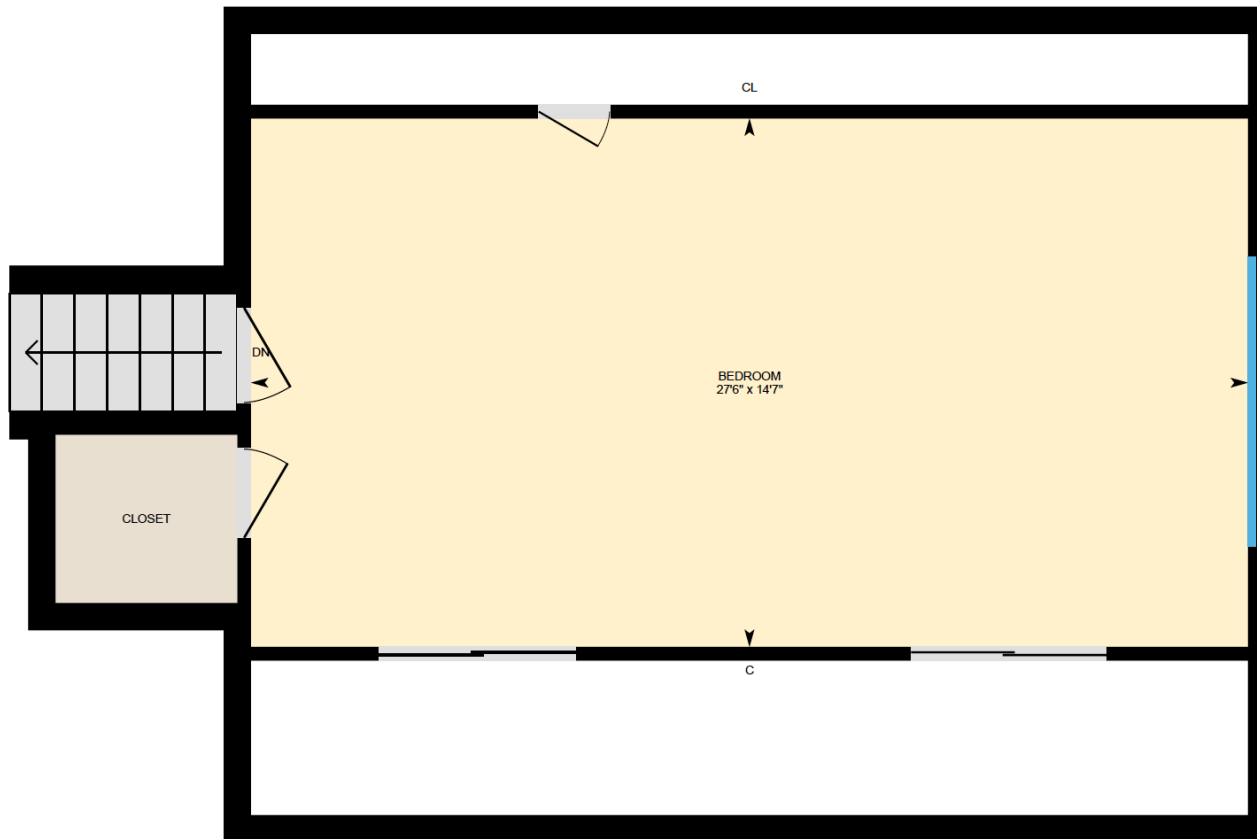

ALI & CHRIS

HOMES | MAISONS

65 Devon, Beaconsfield

3RD FLOOR

Ali & Chris Homes
147 Cartier, Suite 400, Pointe Claire
514-880-4689
aliandchrishomes.com

White regions are excluded from total floor area. All room dimensions and floor areas must be considered approximate and are subject to independent verification. For method of measurement please contact Ali & Chris Homes.