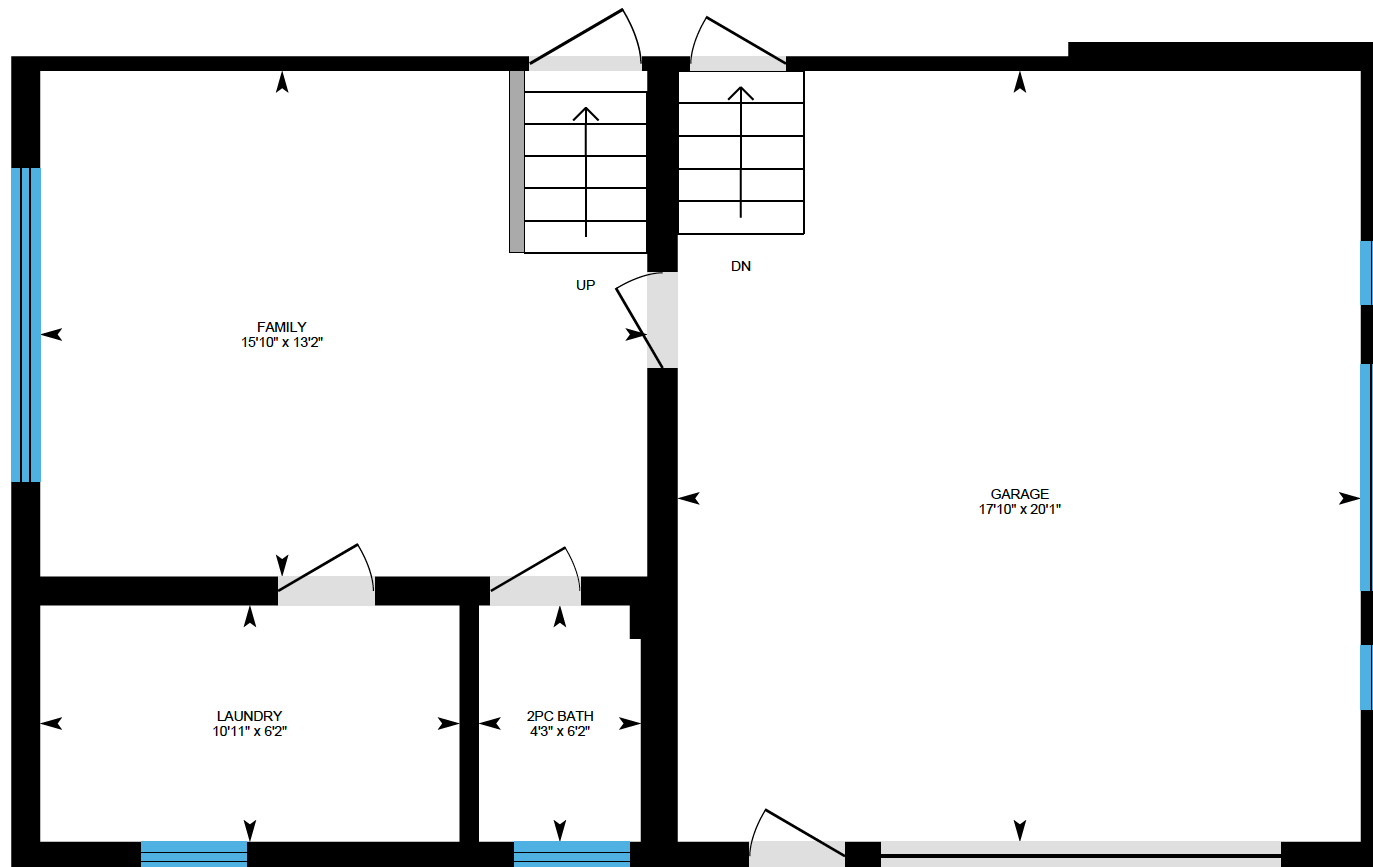

ALI & CHRIS

HOMES | MAISONS

65 Devon, Beaconsfield

GROUND FLOOR

Ali & Chris Homes
147 Cartier, Suite 400, Pointe Claire
514-880-4689
aliandchrishomes.com

White regions are excluded from total floor area. All room dimensions and floor areas must be considered approximate and are subject to independent verification. For method of measurement please contact Ali & Chris Homes.