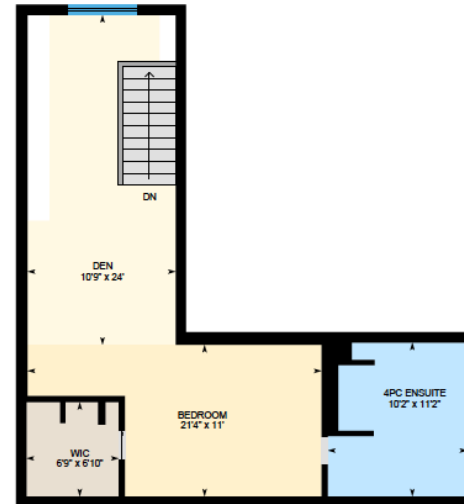

ALI & CHRIS

HOMES | MAISONS

62 Devon Road, Beaconsfield

Ali & Chris Homes
147 Cartier, Suite 400, Pointe Claire
514-880-4689
aliandchrishomes.com

White regions are excluded from total floor area. All room dimensions and floor areas must be considered approximate and are subject to independent verification. For method of measurement please contact Ali & Chris Homes.