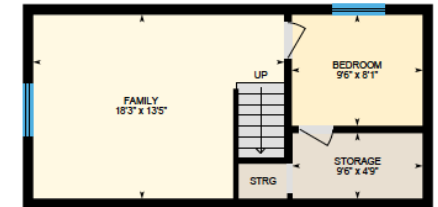

ALI & CHRIS

HOMES | MAISONS

62 Devon Road, Beaconsfield

Ali & Chris Homes
147 Cartier, Suite 400, Pointe Claire
514-880-4689
aliandchrishomes.com

White regions are excluded from total floor area. All room dimensions and floor areas must be considered approximate and are subject to independent verification. For method of measurement please contact Ali & Chris Homes.