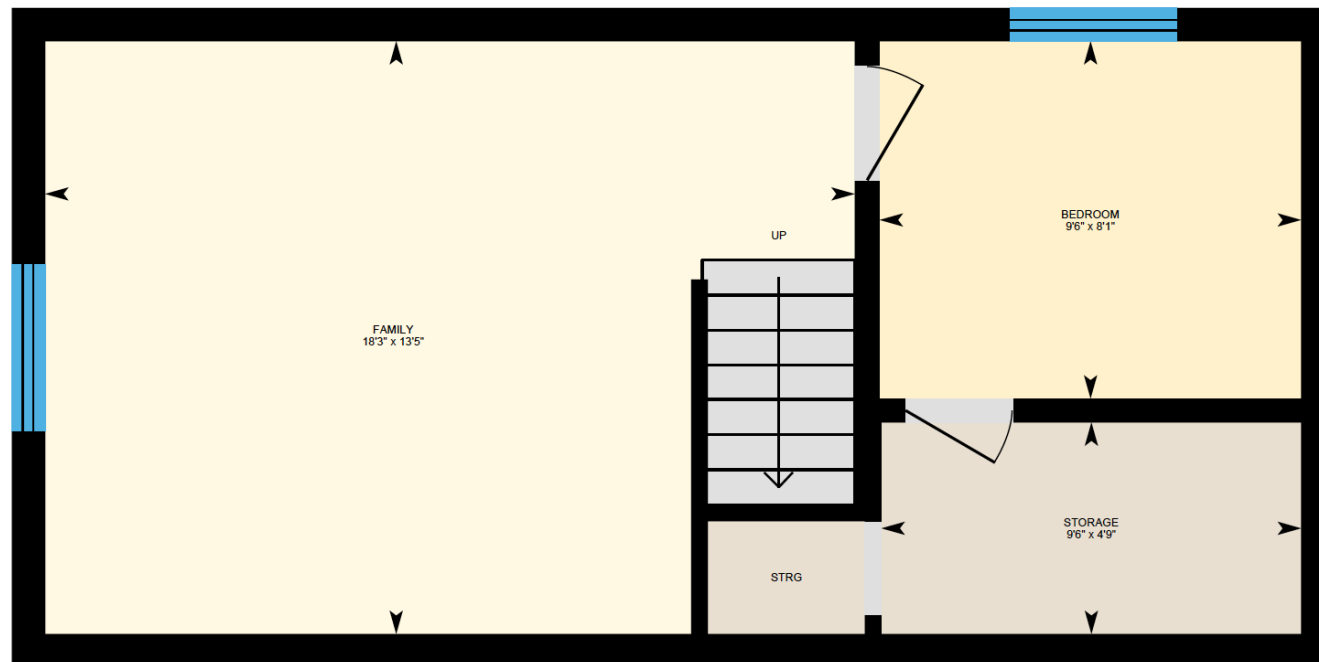

ALI & CHRIS

HOMES | MAISONS

62 Devon Road, Beaconsfield

Ali & Chris Homes
147 Cartier, Suite 400, Pointe Claire
514-880-4689
aliandchrishomes.com

White regions are excluded from total floor area. All room dimensions and floor areas must be considered approximate and are subject to independent verification. For method of measurement please contact Ali & Chris Homes.