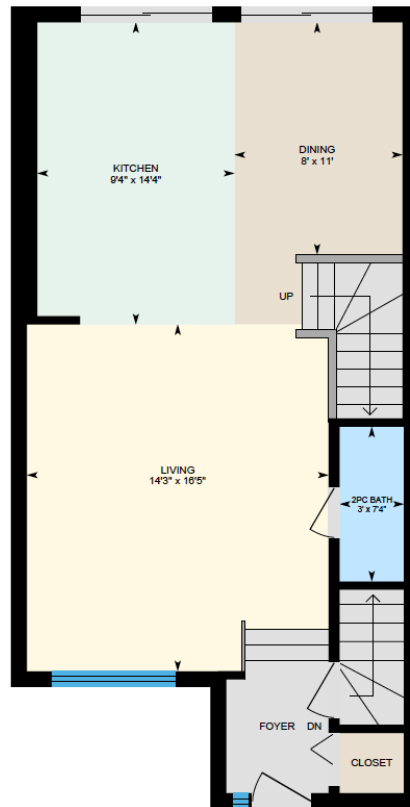

ALI & CHRIS

HOMES | MAISONS

606 Frédéric-Back, Sainte-Anne-
de-Bellevue

Ali & Chris Homes
147 Cartier, Suite 400, Pointe Claire
514-880-4689
aliandchrishomes.com

White regions are excluded from total floor area. All room dimensions and floor areas must be considered approximate and are subject to independent verification. For method of measurement please contact Ali & Chris Homes.