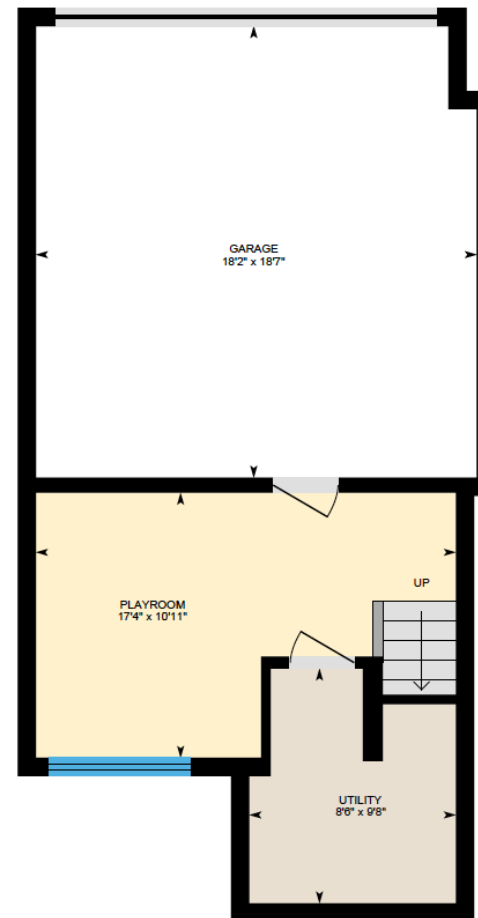

ALI & CHRIS

HOMES | MAISONS

606 Frédéric-Back, Sainte-Anne-
de-Bellevue

Ali & Chris Homes
147 Cartier, Suite 400, Pointe Claire
514-880-4689
aliandchrishomes.com

White regions are excluded from total floor area. All room dimensions and floor areas must be considered approximate and are subject to independent verification. For method of measurement please contact Ali & Chris Homes.