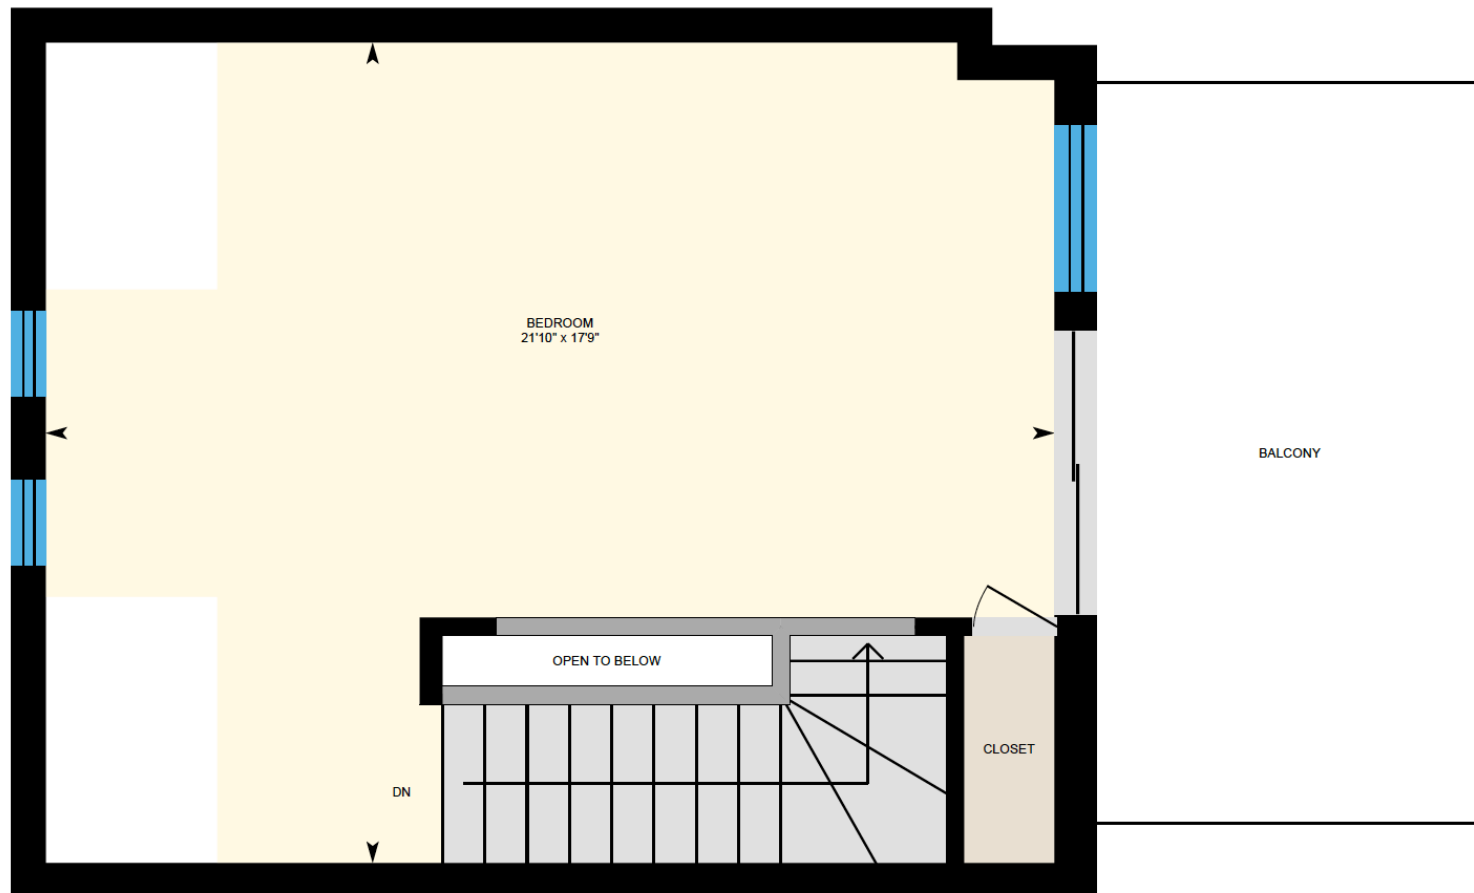

ALI & CHRIS

HOMES | MAISONS

606 Frédéric-Back, Sainte-Anne-
de-Bellevue

Ali & Chris Homes
147 Cartier, Suite 400, Pointe Claire
514-880-4689
aliandchrishomes.com

White regions are excluded from total floor area. All room dimensions and floor areas must be considered approximate and are subject to independent verification. For method of measurement please contact Ali & Chris Homes.