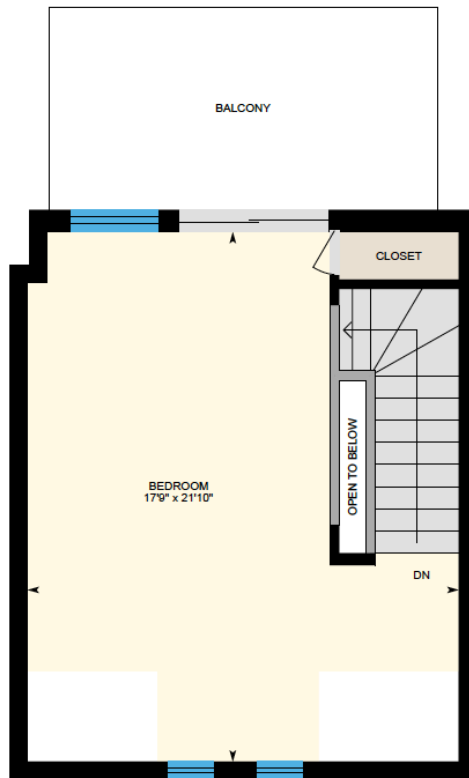

ALI & CHRIS

HOMES | MAISONS

606 Frédéric-Back, Sainte-Anne-
de-Bellevue

Ali & Chris Homes
147 Cartier, Suite 400, Pointe Claire
514-880-4689
aliandchrishomes.com

White regions are excluded from total floor area. All room dimensions and floor areas must be considered approximate and are subject to independent verification. For method of measurement please contact Ali & Chris Homes.