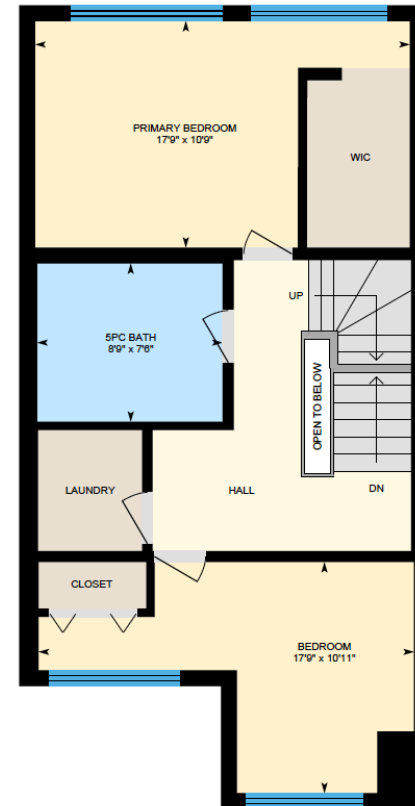

ALI & CHRIS

HOMES | MAISONS

606 Frédéric-Back, Sainte-Anne-
de-Bellevue

Ali & Chris Homes
147 Cartier, Suite 400, Pointe Claire
514-880-4689
aliandchrishomes.com

White regions are excluded from total floor area. All room dimensions and floor areas must be considered approximate and are subject to independent verification. For method of measurement please contact Ali & Chris Homes.