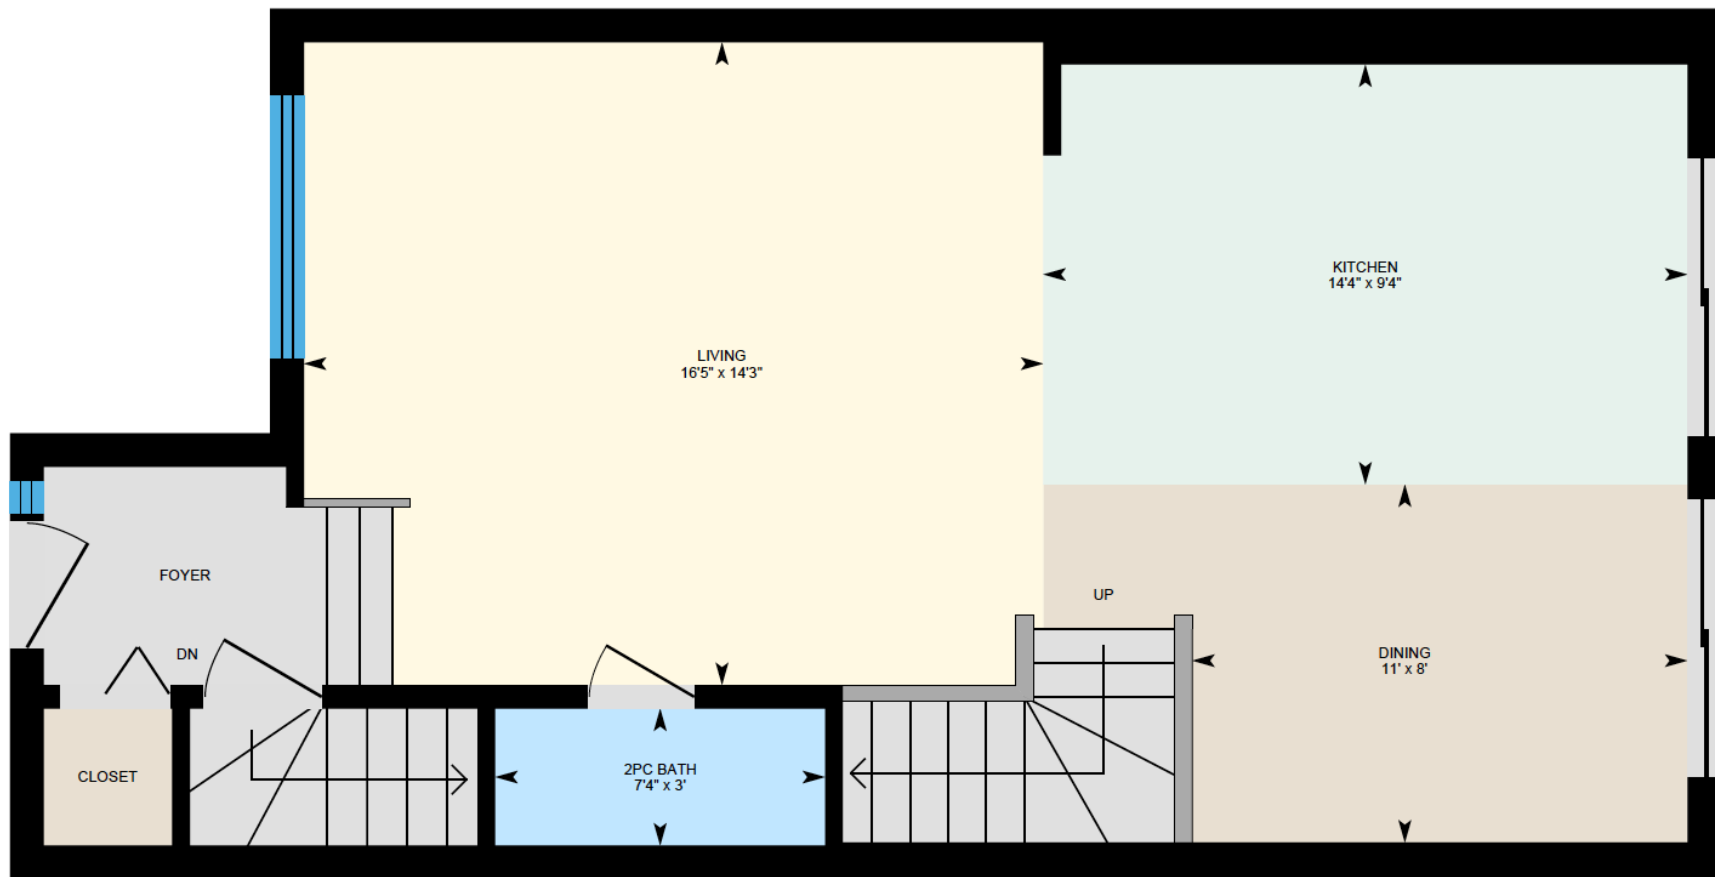

ALI & CHRIS

HOMES | MAISONS

606 Frédéric-Back, Sainte-Anne-
de-Bellevue

Ali & Chris Homes
147 Cartier, Suite 400, Pointe Claire
514-880-4689
aliandchrishomes.com

White regions are excluded from total floor area. All room dimensions and floor areas must be considered approximate and are subject to independent verification. For method of measurement please contact Ali & Chris Homes.