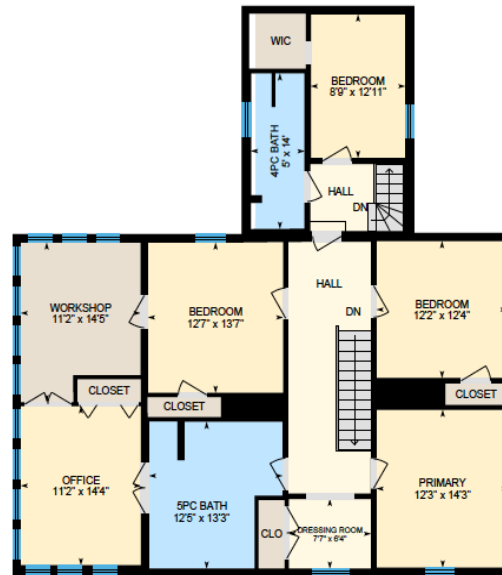

# ALI & CHRIS

HOMES | MAISONS

6 Bowling Green, Pointe Claire

Ali & Chris Homes  
147 Cartier, Suite 400, Pointe Claire  
514-880-4689  
aliandchrishomes.com

White regions are excluded from total floor area. All room dimensions and floor areas must be considered approximate and are subject to independent verification. For method of measurement please contact Ali & Chris Homes.