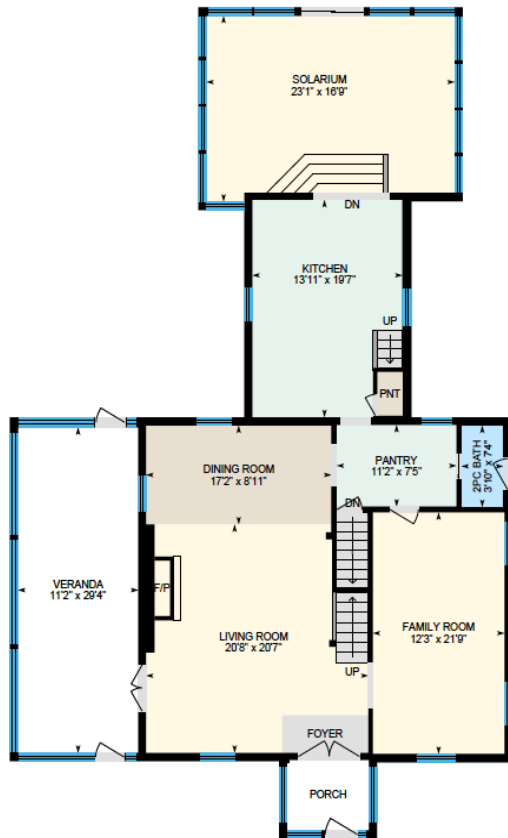

# ALI & CHRIS

HOMES | MAISONS

6 Bowling Green, Pointe Claire

Ali & Chris Homes  
147 Cartier, Suite 400, Pointe Claire  
514-880-4689  
aliandchrishomes.com

White regions are excluded from total floor area. All room dimensions and floor areas must be considered approximate and are subject to independent verification. For method of measurement please contact Ali & Chris Homes.