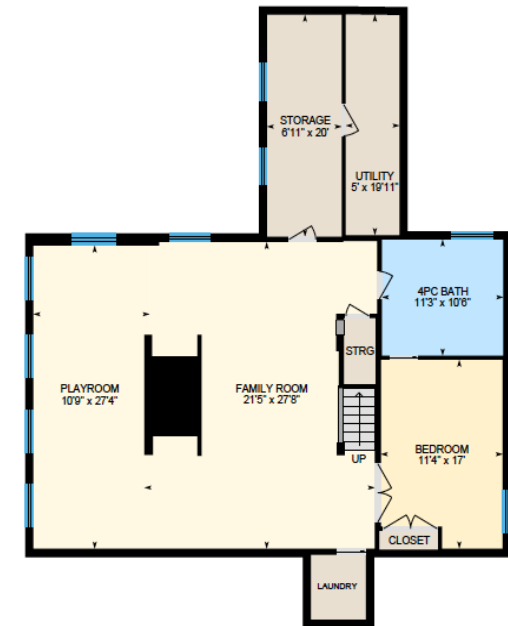

# ALI & CHRIS

HOMES | MAISONS

6 Bowling Green, Pointe Claire

Ali & Chris Homes  
147 Cartier, Suite 400, Pointe Claire  
514-880-4689  
aliandchrishomes.com

White regions are excluded from total floor area. All room dimensions and floor areas must be considered approximate and are subject to independent verification. For method of measurement please contact Ali & Chris Homes.