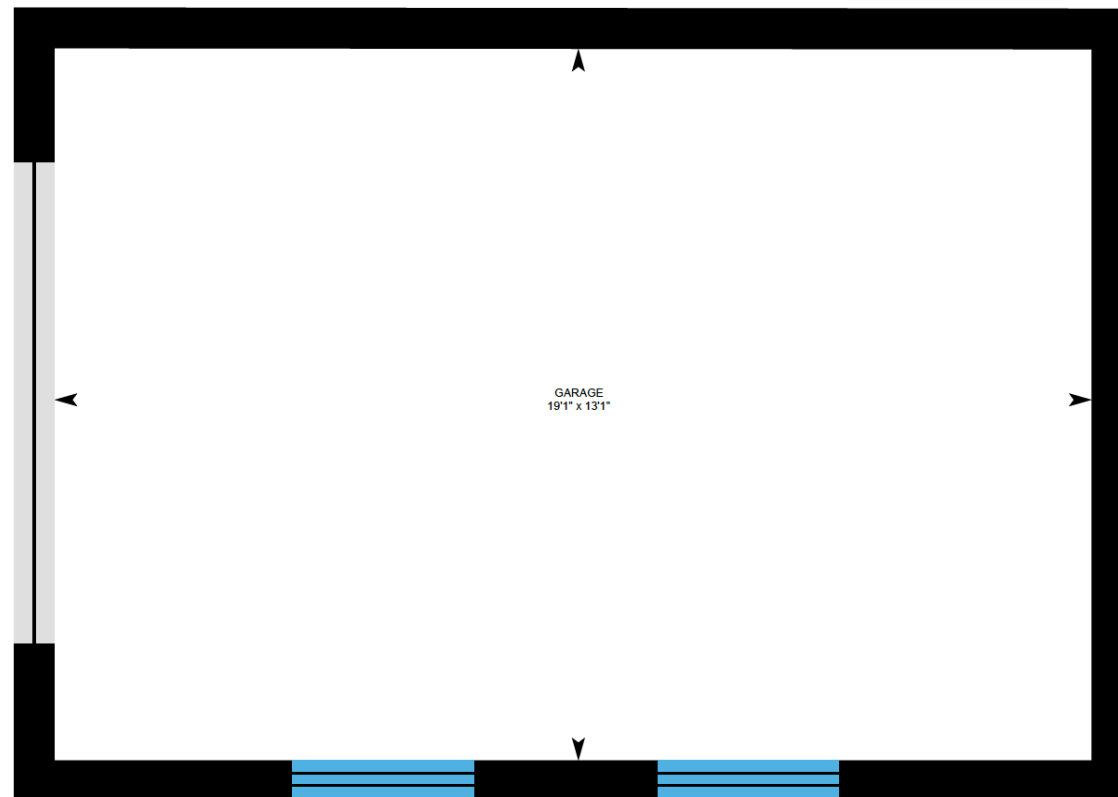

ALI & CHRIS

HOMES | MAISONS

6 Bowling Green, Pointe Claire

Ali & Chris Homes
147 Cartier, Suite 400, Pointe Claire
514-880-4689
aliandchrishomes.com

White regions are excluded from total floor area. All room dimensions and floor areas must be considered approximate and are subject to independent verification. For method of measurement please contact Ali & Chris Homes.