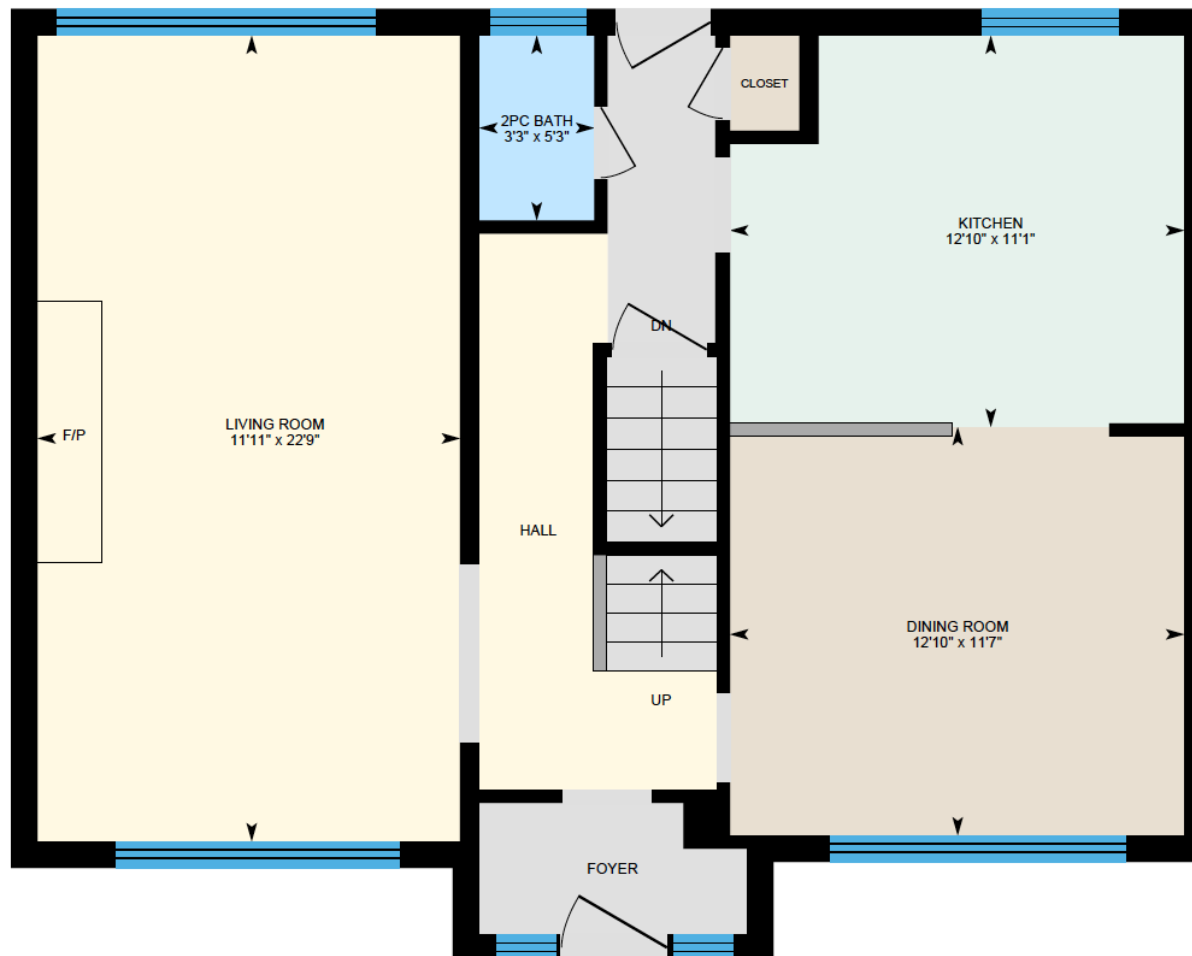

ALI & CHRIS

HOMES | MAISONS

574 Crois Rockhill, Beaconsfield

Ali & Chris Homes
147 Cartier, Suite 400, Pointe Claire
514-880-4689
aliandchrishomes.com

White regions are excluded from total floor area. All room dimensions and floor areas must be considered approximate and are subject to independent verification. For method of measurement please contact Ali & Chris Homes.