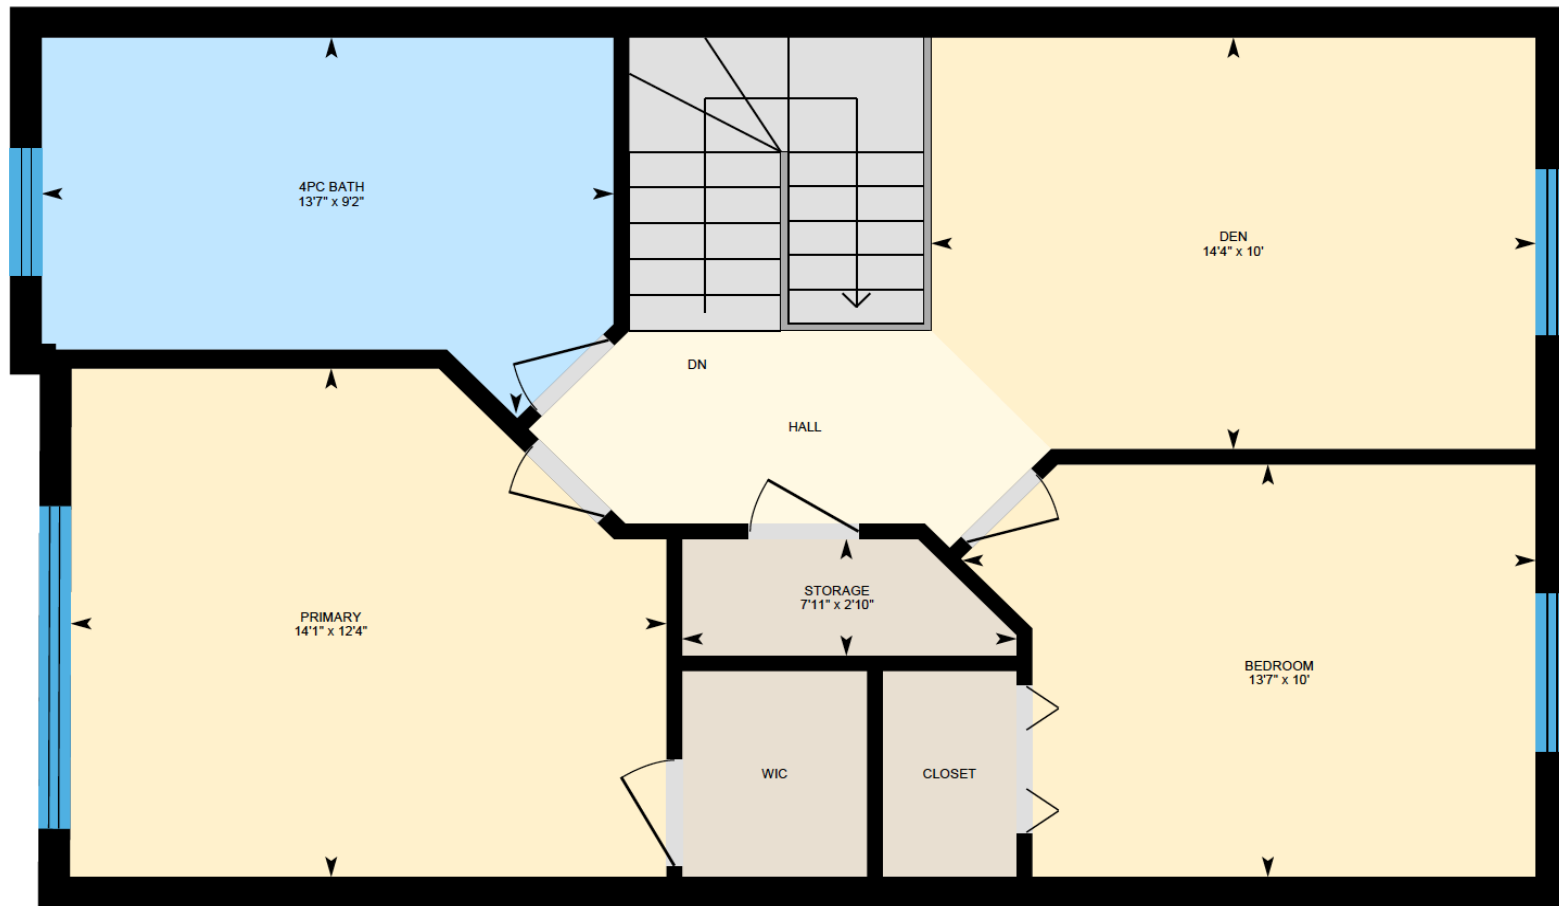

ALI & CHRIS

HOMES | MAISONS

56 Rue de la Seigneurie, Pincourt

Ali & Chris Homes
147 Cartier, Suite 400, Pointe Claire
514-880-4689
aliandchrishomes.com

White regions are excluded from total floor area. All room dimensions and floor areas must be considered approximate and are subject to independent verification. For method of measurement please contact Ali & Chris Homes.