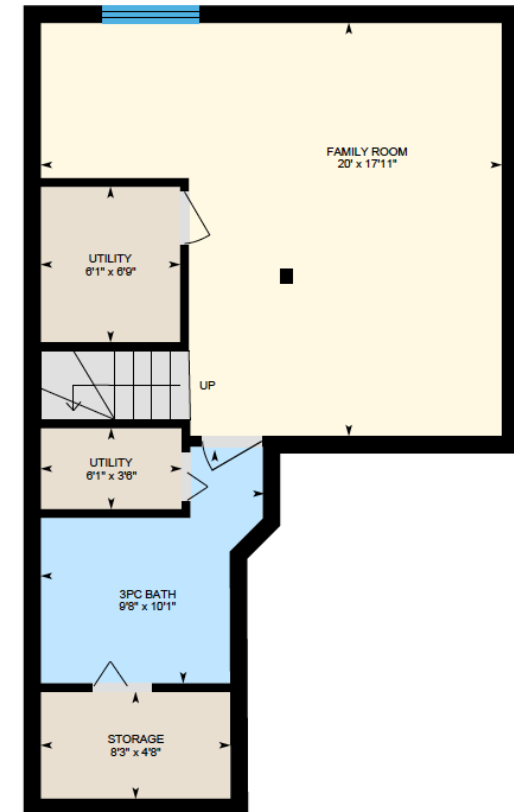

ALI & CHRIS

HOMES | MAISONS

56 Rue de la Seigneurie, Pincourt

Ali & Chris Homes
147 Cartier, Suite 400, Pointe Claire
514-880-4689
aliandchrishomes.com

White regions are excluded from total floor area. All room dimensions and floor areas must be considered approximate and are subject to independent verification. For method of measurement please contact Ali & Chris Homes.