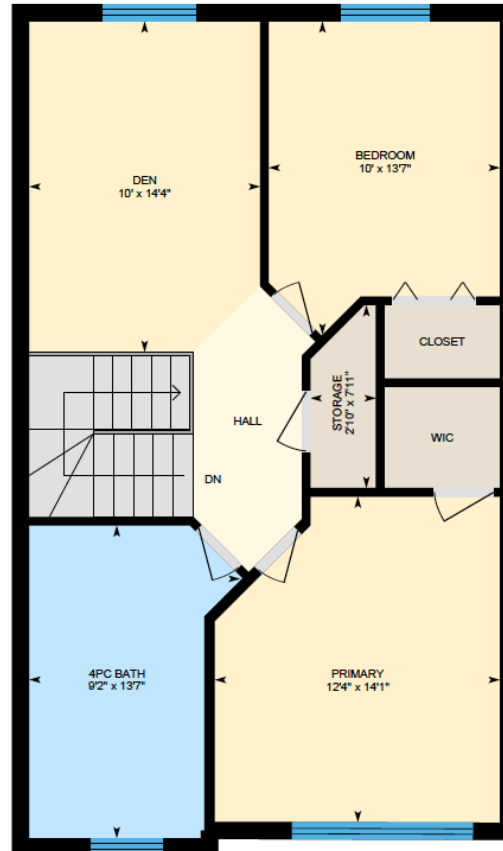

ALI & CHRIS

HOMES | MAISONS

56 Rue de la Seigneurie, Pincourt

Ali & Chris Homes
147 Cartier, Suite 400, Pointe Claire
514-880-4689
aliandchrishomes.com

White regions are excluded from total floor area. All room dimensions and floor areas must be considered approximate and are subject to independent verification. For method of measurement please contact Ali & Chris Homes.