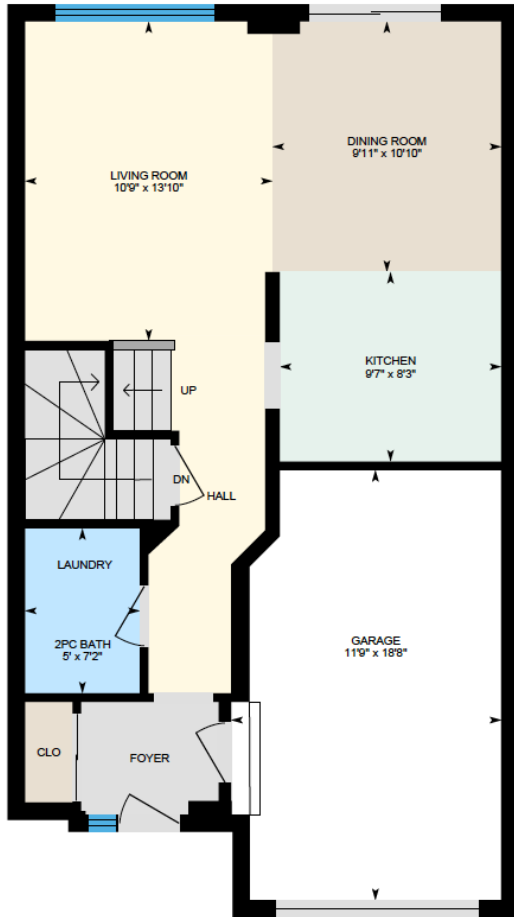

ALI & CHRIS

HOMES | MAISONS

56 Rue de la Seigneurie, Pincourt

Ali & Chris Homes
147 Cartier, Suite 400, Pointe Claire
514-880-4689
aliandchrishomes.com

White regions are excluded from total floor area. All room dimensions and floor areas must be considered approximate and are subject to independent verification. For method of measurement please contact Ali & Chris Homes.