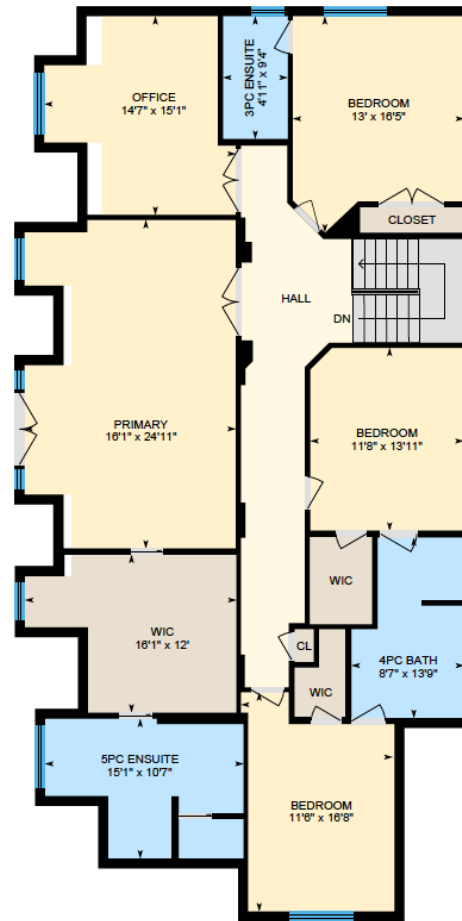

ALI & CHRIS

HOMES | MAISONS

56 Gables Court, Beaconsfield

Ali & Chris Homes
147 Cartier, Suite 400, Pointe Claire
514-880-4689
aliandchrishomes.com

White regions are excluded from total floor area. All room dimensions and floor areas must be considered approximate and are subject to independent verification. For method of measurement please contact Ali & Chris Homes.