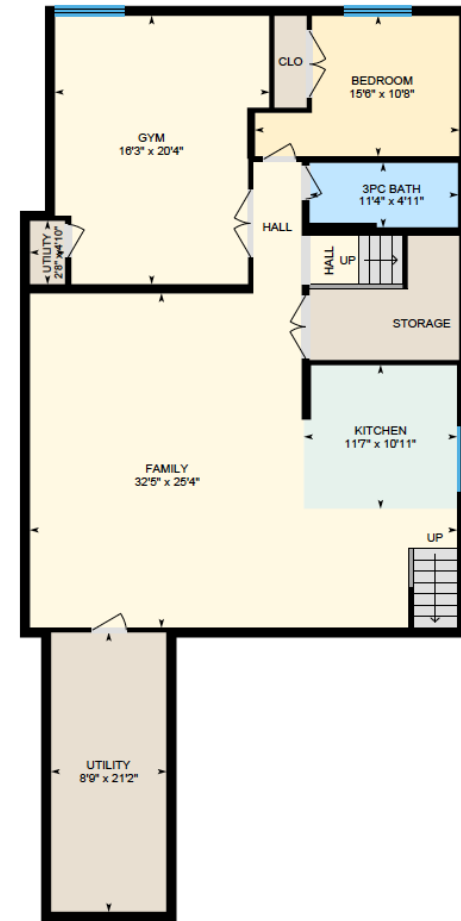

ALI & CHRIS

HOMES | MAISONS

56 Gables Court, Beaconsfield

Ali & Chris Homes
147 Cartier, Suite 400, Pointe Claire
514-880-4689
aliandchrishomes.com

White regions are excluded from total floor area. All room dimensions and floor areas must be considered approximate and are subject to independent verification. For method of measurement please contact Ali & Chris Homes.