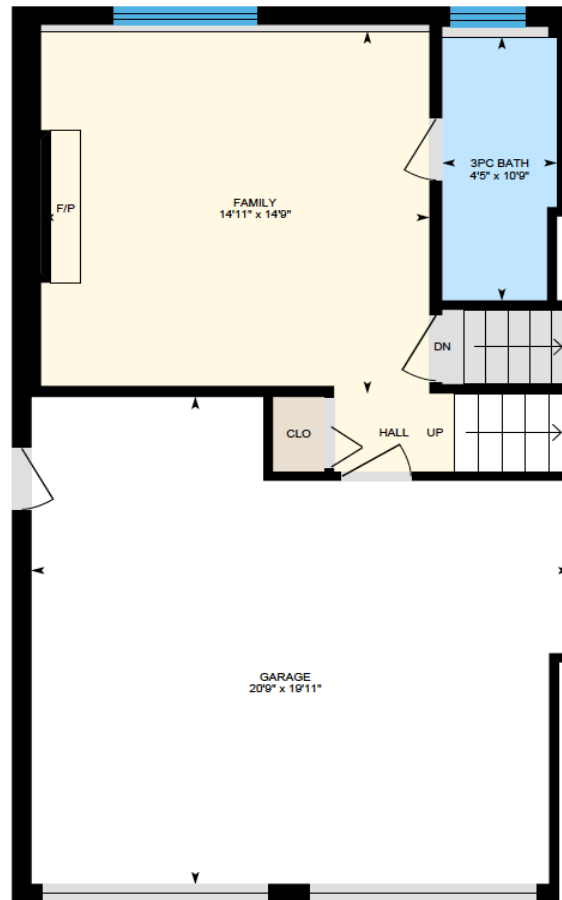

ALI & CHRIS

HOMES | MAISONS

55 Rue Wilder-Penfield, Kirkland

Main Floor

Ali & Chris Homes
147 Cartier, Suite 400, Pointe Claire
514-880-4689
aliandchrishomes.com

White regions are excluded from total floor area. All room dimensions and floor areas must be considered approximate and are subject to independent verification. For method of measurement please contact Ali & Chris Homes.

ALI & CHRIS

HOMES | MAISONS

55 Rue Wilder-Penfield, Kirkland

2nd Floor

Ali & Chris Homes
147 Cartier, Suite 400, Pointe Claire
514-880-4689
aliandchrishomes.com

White regions are excluded from total floor area. All room dimensions and floor areas must be considered approximate and are subject to independent verification. For method of measurement please contact Ali & Chris Homes.

ALI & CHRIS

HOMES | MAISONS

55 Rue Wilder-Penfield, Kirkland

Ground Floor

Ali & Chris Homes
147 Cartier, Suite 400, Pointe Claire
514-880-4689
aliandchrishomes.com

White regions are excluded from total floor area. All room dimensions and floor areas must be considered approximate and are subject to independent verification. For method of measurement please contact Ali & Chris Homes.