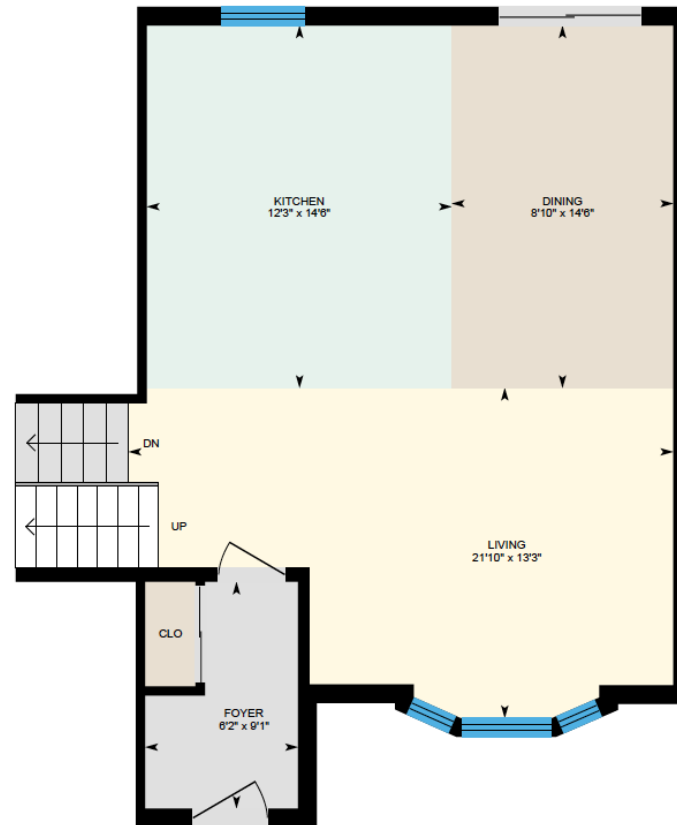

ALI & CHRIS

HOMES | MAISONS

55 Rue Wilder-Penfield, Kirkland

Main Floor

Ali & Chris Homes
147 Cartier, Suite 400, Pointe Claire
514-880-4689
aliandchrishomes.com

White regions are excluded from total floor area. All room dimensions and floor areas must be considered approximate and are subject to independent verification. For method of measurement please contact Ali & Chris Homes.

ALI & CHRIS

HOMES | MAISONS

55 Rue Wilder-Penfield, Kirkland

2nd Floor

Ali & Chris Homes
147 Cartier, Suite 400, Pointe Claire
514-880-4689
aliandchrishomes.com

White regions are excluded from total floor area. All room dimensions and floor areas must be considered approximate and are subject to independent verification. For method of measurement please contact Ali & Chris Homes.