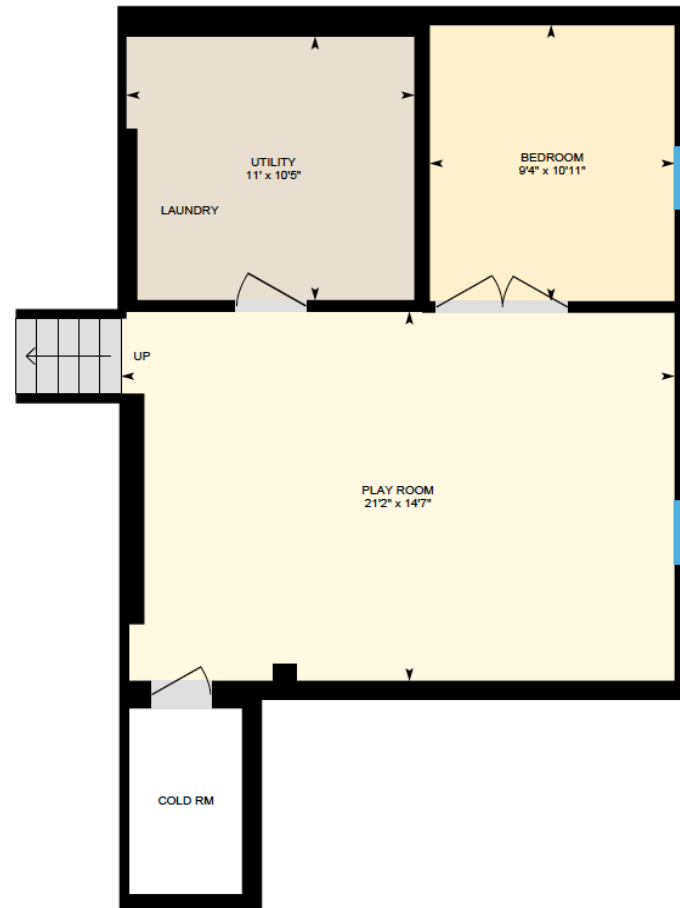

ALI & CHRIS

HOMES | MAISONS

55 Rue Wilder-Penfield, Kirkland

Basement

Ali & Chris Homes
147 Cartier, Suite 400, Pointe Claire
514-880-4689
aliandchrishomes.com

White regions are excluded from total floor area. All room dimensions and floor areas must be considered approximate and are subject to independent verification. For method of measurement please contact Ali & Chris Homes.