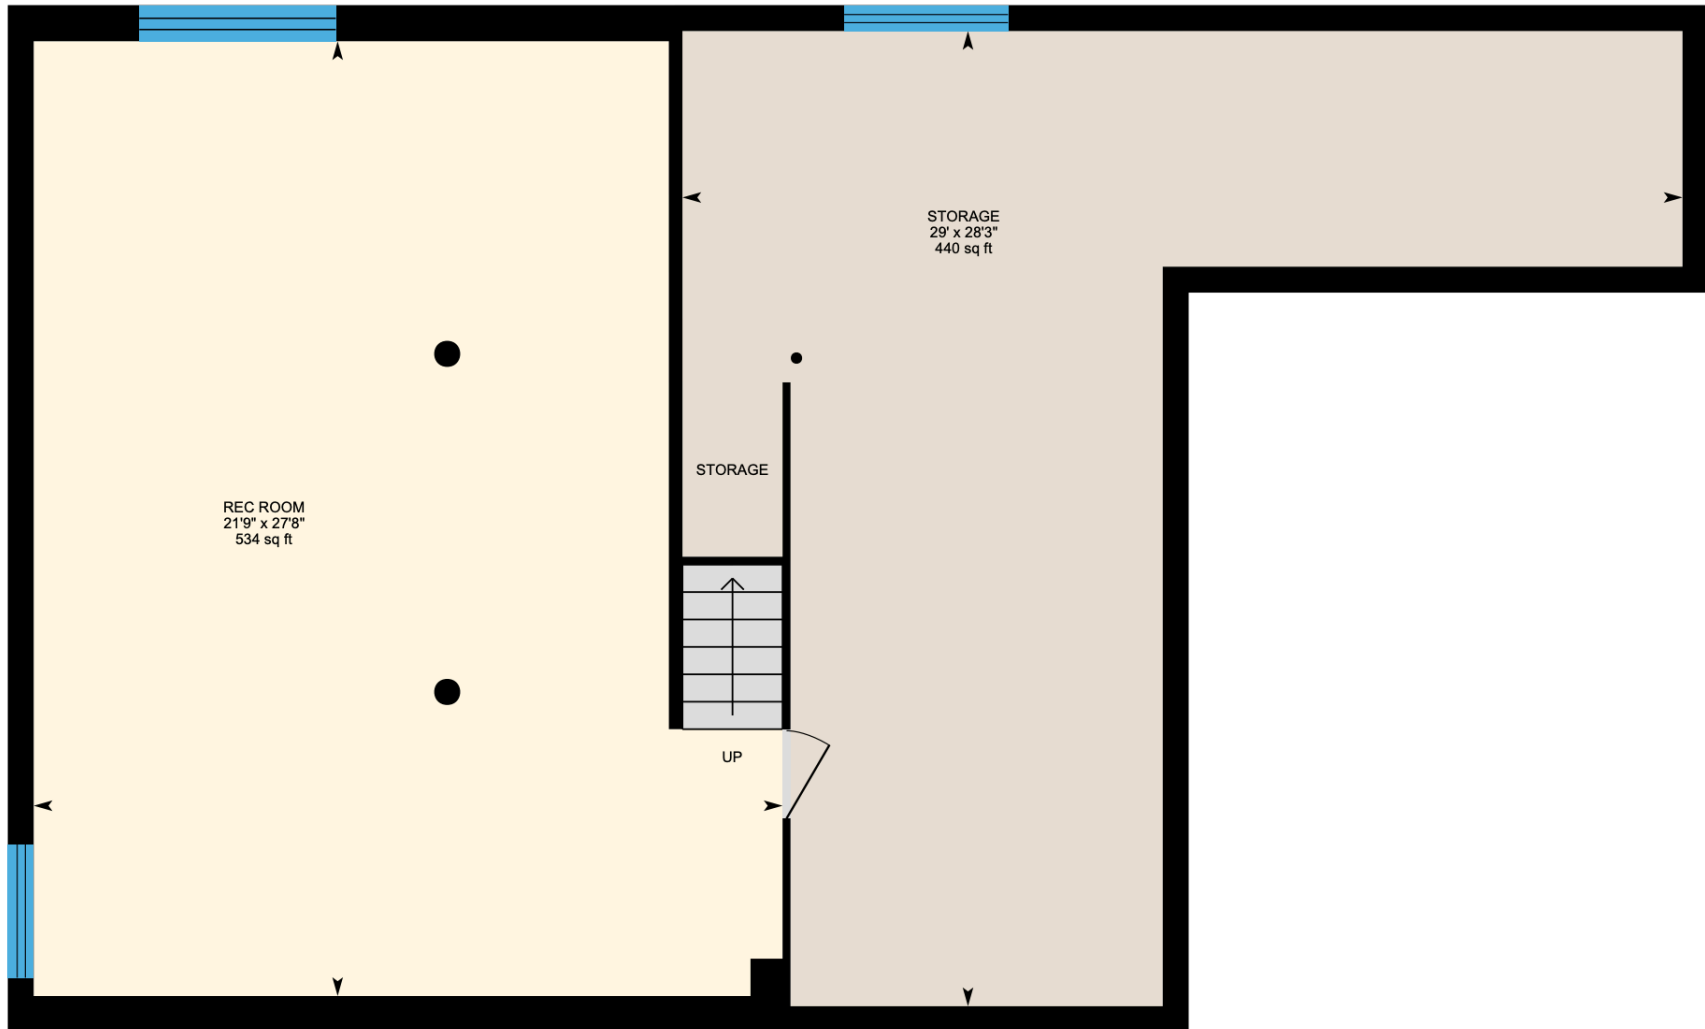

Main Floor: Total Interior Area: 1053 sqft.  
Top Floor: Total Interior Area: 989 sqft.  
Basement: Total Interior Area: 1015 sqft.

Ali & Chris Homes  
3535 boul. St-Charles #304, Kirkland  
514-880-4689  
aliandchrishomes.com

Main Floor: Total Interior Area: 1053 sqft.  
Top Floor: Total Interior Area: 989 sqft.  
Basement: Total Interior Area: 1015 sqft.

White regions are excluded from total floor area. All room dimensions and floor areas must be considered approximate and are subject to independent verification. For method of measurement please contact Ali & Chris Homes.

Ali & Chris Homes  
3535 boul. St-Charles #304, Kirkland  
514-880-4689  
aliandchrishomes.com

Main Floor: Total Interior Area: 1053 sqft.  
Top Floor: Total Interior Area: 989 sqft.  
Basement: Total Interior Area: 1015 sqft.