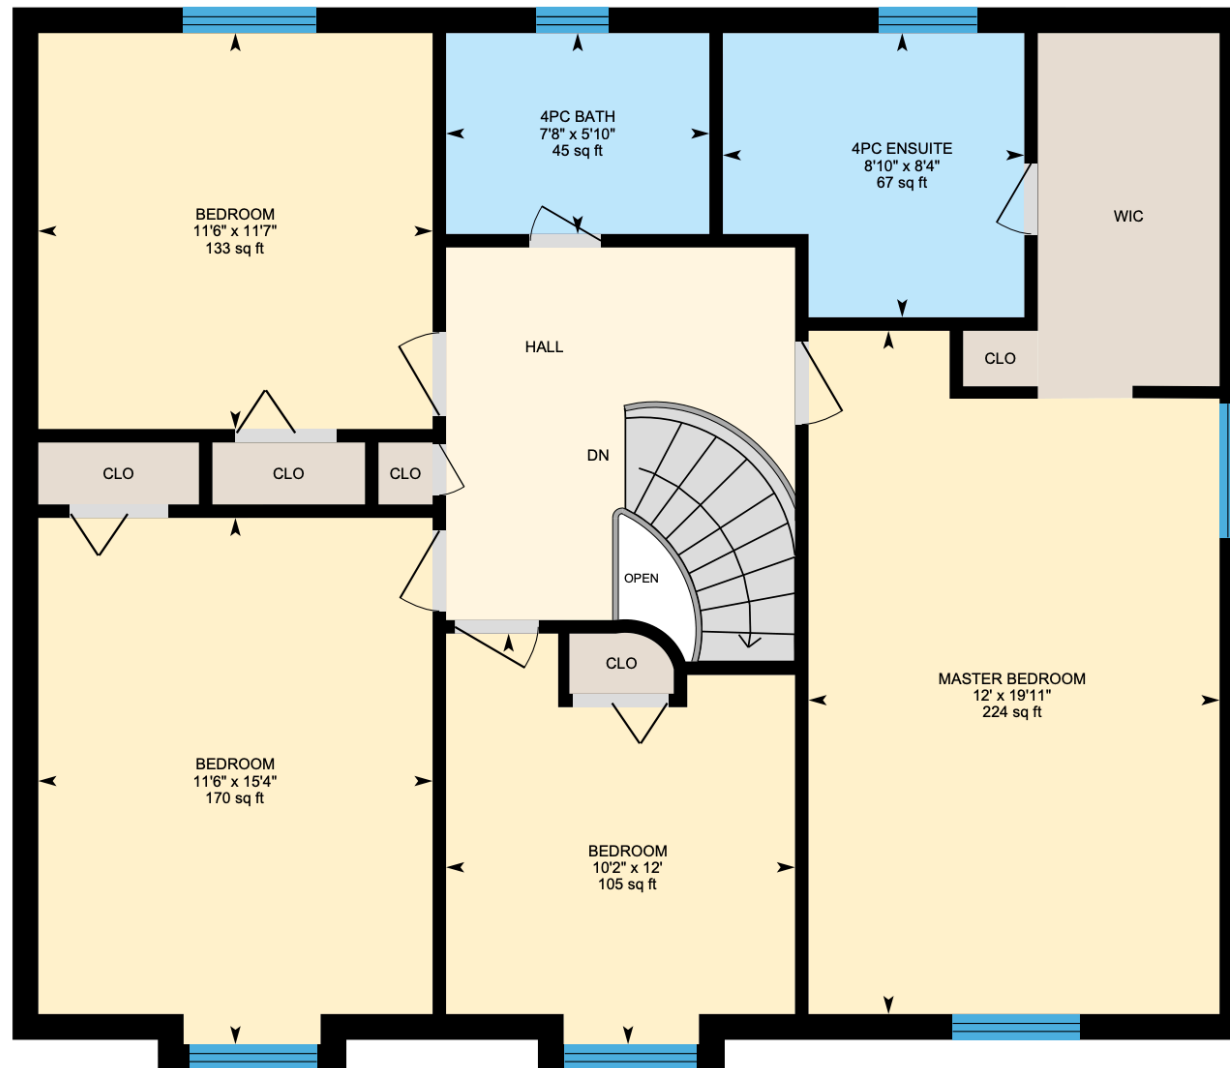

Main Floor: Total Interior Area: 1053 sqft.  
Top Floor: Total Interior Area: 989 sqft.  
Basement: Total Interior Area: 1015 sqft.

Ali & Chris Homes  
3535 boul. St-Charles #304, Kirkland  
514-880-4689  
aliandchrishomes.com

Main Floor: Total Interior Area: 1053 sqft.  
Top Floor: Total Interior Area: 989 sqft.  
Basement: Total Interior Area: 1015 sqft.

White regions are excluded from total floor area. All room dimensions and floor areas must be considered approximate and are subject to independent verification. For method of measurement please contact Ali & Chris Homes.

Ali & Chris Homes  
3535 boul. St-Charles #304, Kirkland  
514-880-4689  
aliandchrishomes.com

Main Floor: Total Interior Area: 1053 sqft.  
Top Floor: Total Interior Area: 989 sqft.  
Basement: Total Interior Area: 1015 sqft.