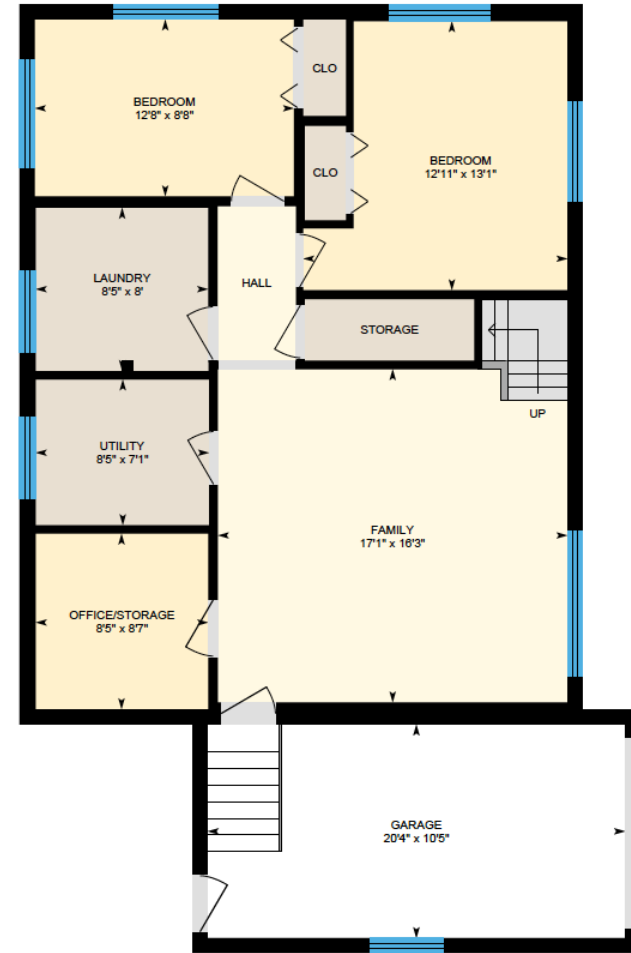

ALI & CHRIS

HOMES | MAISONS

54 53e Ave., Notre-Dame-de-l'Île-Perrot

Ali & Chris Homes
147 Cartier, Suite 400, Pointe Claire
514-880-4689
aliandchrishomes.com

White regions are excluded from total floor area. All room dimensions and floor areas must be considered approximate and are subject to independent verification. For method of measurement please contact Ali & Chris Homes.