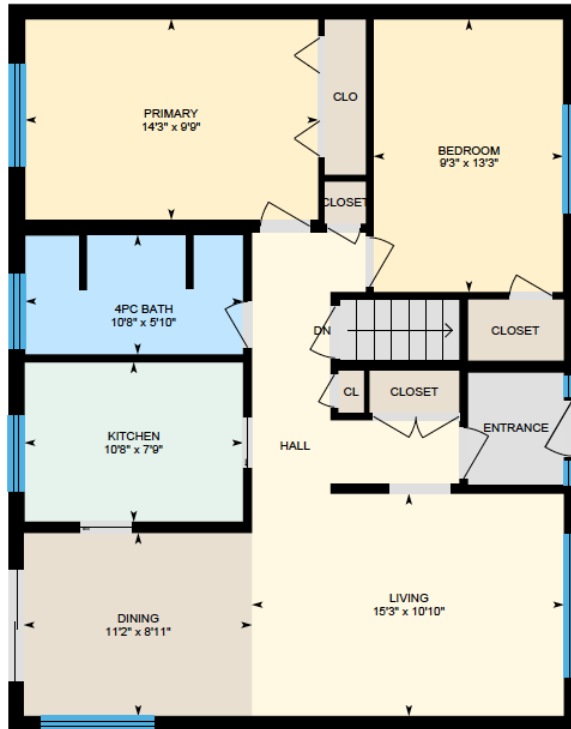

ALI & CHRIS

HOMES | MAISONS

54 53e Ave., Notre-Dame-de-l'Île-Perrot

Ali & Chris Homes
147 Cartier, Suite 400, Pointe Claire
514-880-4689
aliandchrishomes.com

White regions are excluded from total floor area. All room dimensions and floor areas must be considered approximate and are subject to independent verification. For method of measurement please contact Ali & Chris Homes.