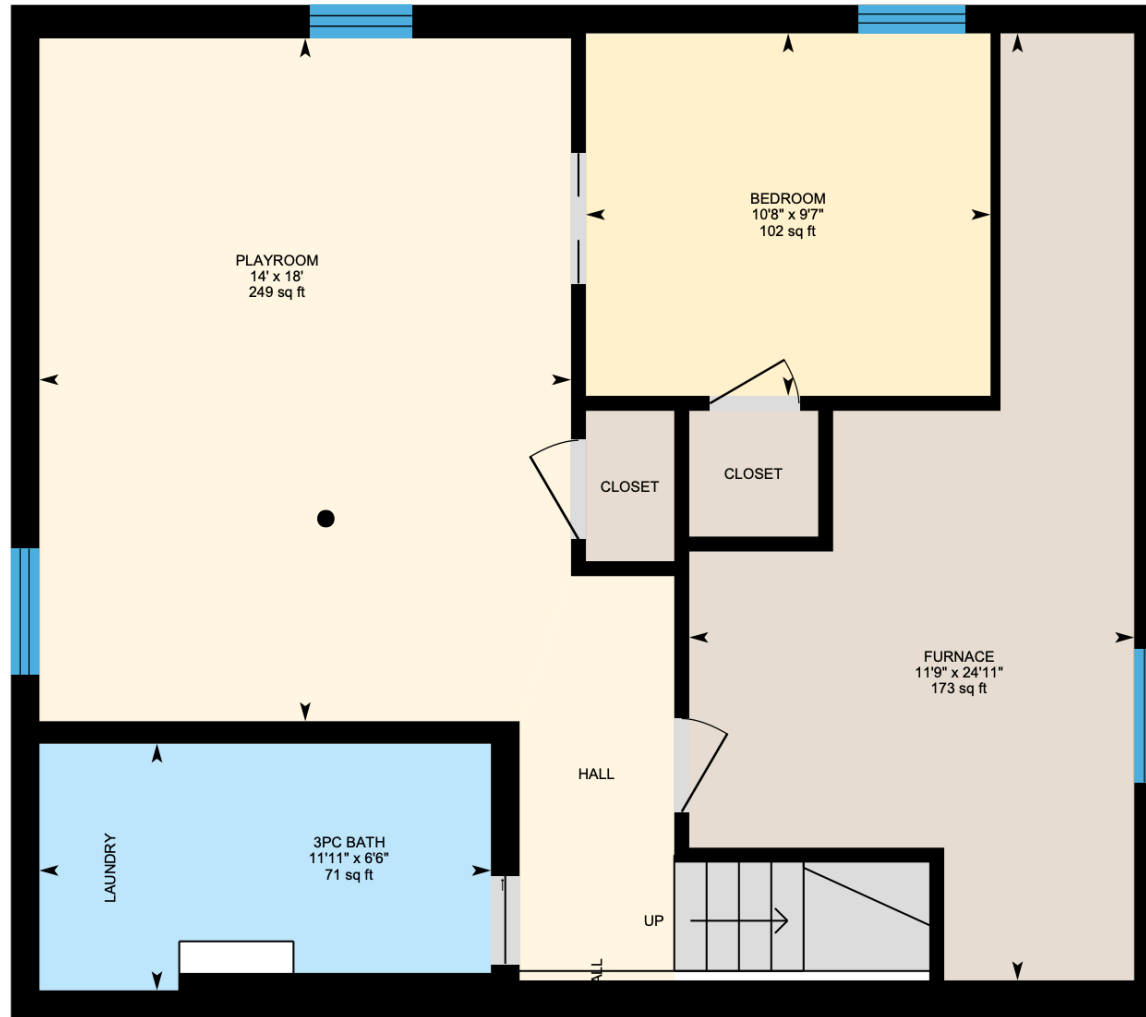

Ali & Chris Homes  
3535 boul. St-Charles #304, Kirkland  
514-880-4689  
aliandchrishomes.com

Main Floor: Total Interior Area: 767 sq. ft.  
1<sup>st</sup> Floor: Total Interior Area: 507 sq. ft.  
Basement: Total Interior Area: 713 sq. ft.

MAIN FLOOR

Ali & Chris Homes  
3535 boul. St-Charles #304, Kirkland  
514-880-4689  
aliandchrishomes.com

Main Floor: Total Interior Area: 767 sq. ft.  
1<sup>st</sup> Floor: Total Interior Area: 507 sq. ft.  
Basement: Total Interior Area: 713 sq. ft.

1<sup>st</sup> FLOOR

Ali & Chris Homes  
3535 boul. St-Charles #304, Kirkland  
514-880-4689  
aliandchrishomes.com

Main Floor: Total Interior Area: 767 sq. ft.  
1<sup>st</sup> Floor: Total Interior Area: 507 sq. ft.  
Basement: Total Interior Area: 713 sq. ft.

**BASEMENT**

Ali & Chris Homes  
3535 boul. St-Charles #304, Kirkland  
514-880-4689  
aliandchrishomes.com

Main Floor: Total Interior Area: 767 sq. ft.  
1<sup>st</sup> Floor: Total Interior Area: 507 sq. ft.  
Basement: Total Interior Area: 713 sq. ft.