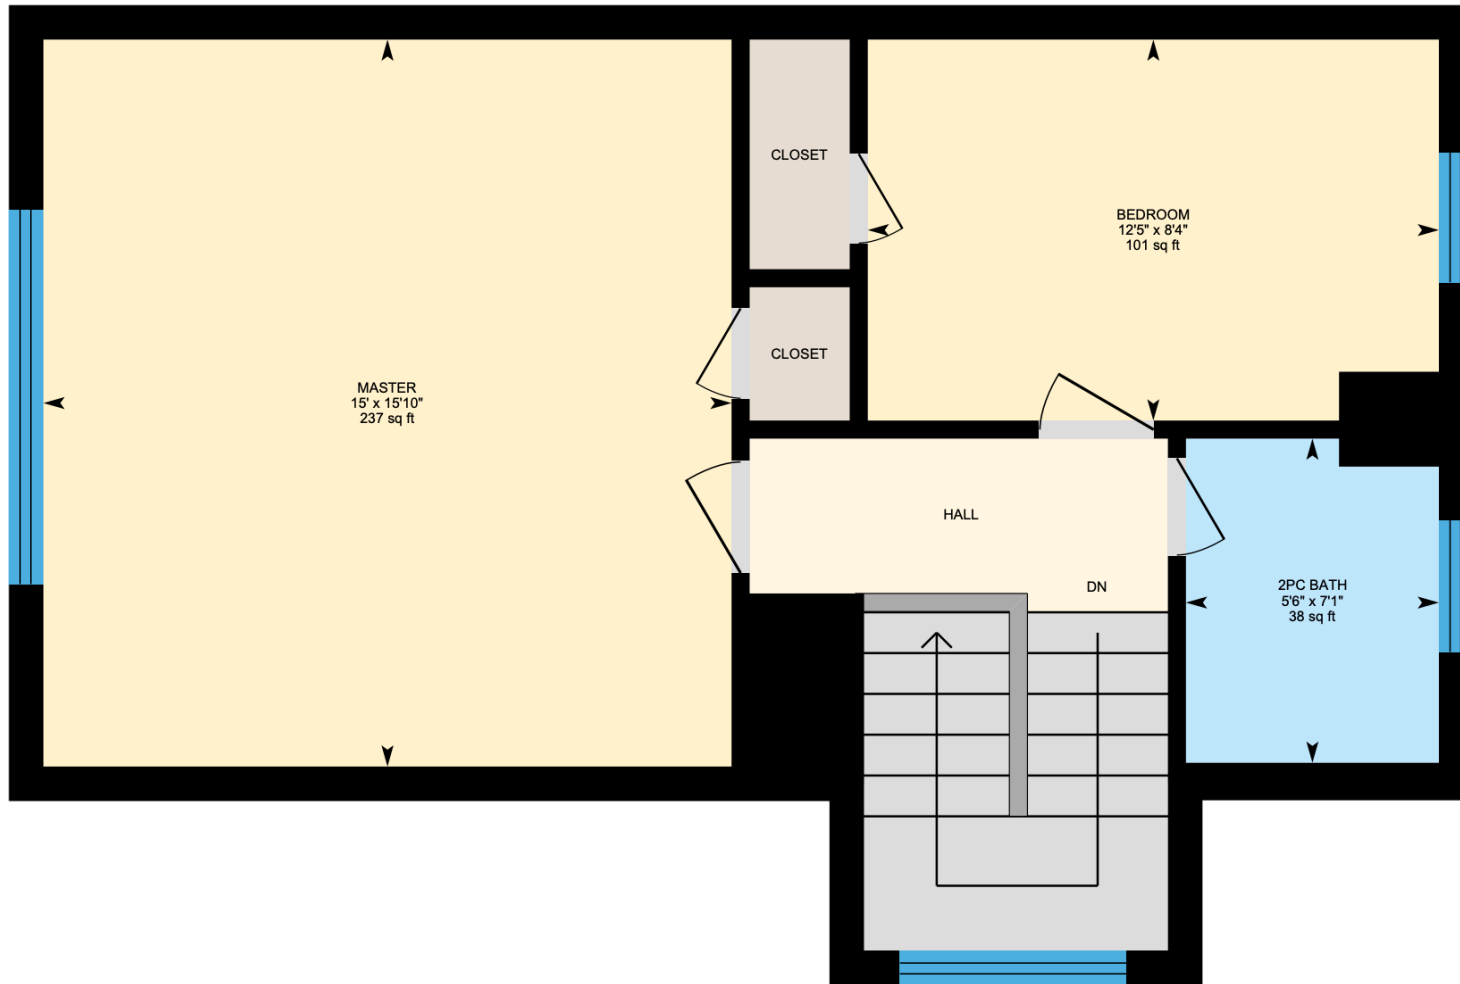

Ali & Chris Homes  
3535 boul. St-Charles #304, Kirkland  
514-880-4689  
aliandchrishomes.com

Main Floor: Total Interior Area: 767 sq. ft.  
1<sup>st</sup> Floor: Total Interior Area: 507 sq. ft.  
Basement: Total Interior Area: 713 sq. ft.

MAIN FLOOR

Ali & Chris Homes  
3535 boul. St-Charles #304, Kirkland  
514-880-4689  
aliandchrishomes.com

Main Floor: Total Interior Area: 767 sq. ft.  
1<sup>st</sup> Floor: Total Interior Area: 507 sq. ft.  
Basement: Total Interior Area: 713 sq. ft.

White regions are excluded from total floor area. All room dimensions and floor areas must be considered approximate and are subject to independent verification. For method of measurement please contact Ali & Chris Homes.

1<sup>st</sup> FLOOR

Ali & Chris Homes  
3535 boul. St-Charles #304, Kirkland  
514-880-4689  
aliandchrishomes.com

Main Floor: Total Interior Area: 767 sq. ft.  
1<sup>st</sup> Floor: Total Interior Area: 507 sq. ft.  
Basement: Total Interior Area: 713 sq. ft.