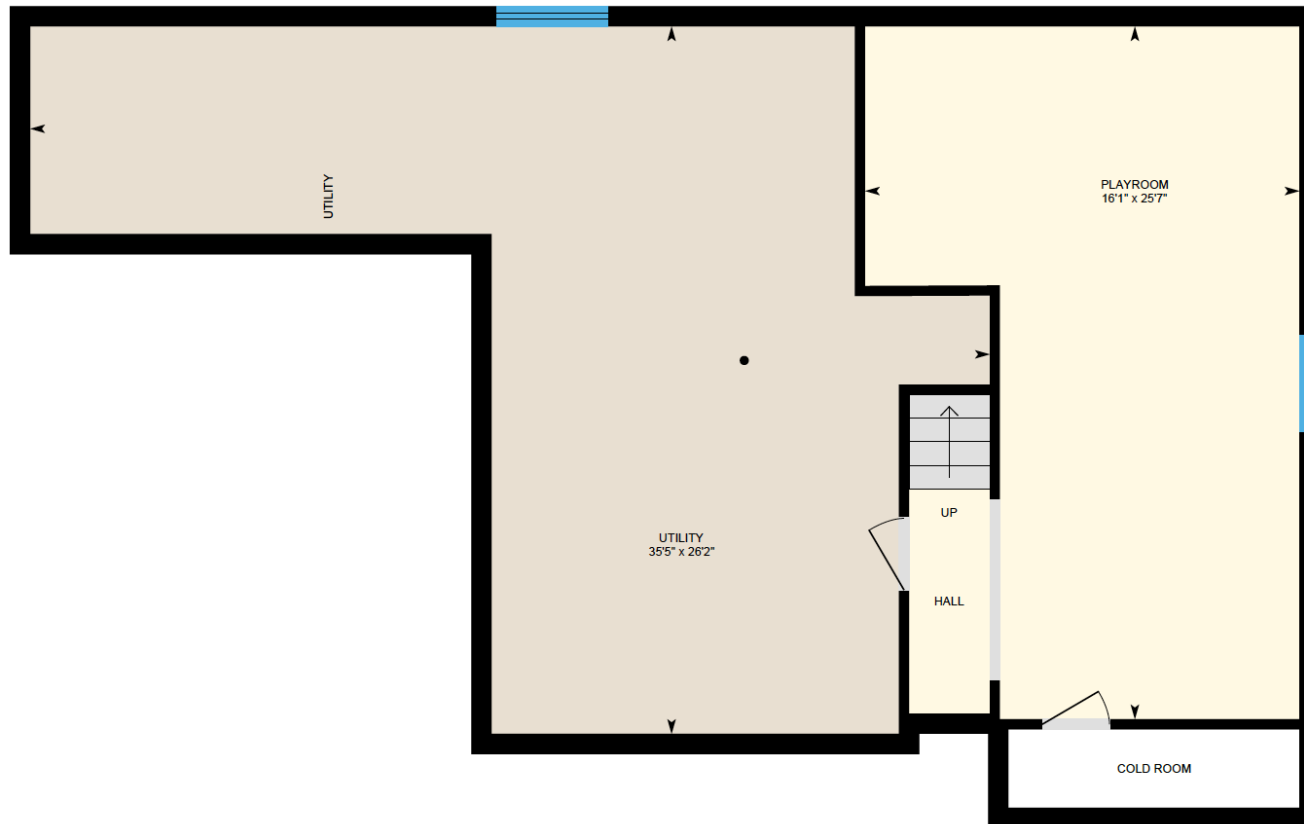

ALI & CHRIS

HOMES | MAISONS

53 Rue Watterson, Baie-d'Urfé

Ali & Chris Homes
147 Cartier, Suite 400, Pointe Claire
514-880-4689
aliandchrishomes.com

White regions are excluded from total floor area. All room dimensions and floor areas must be considered approximate and are subject to independent verification. For method of measurement please contact Ali & Chris Homes.