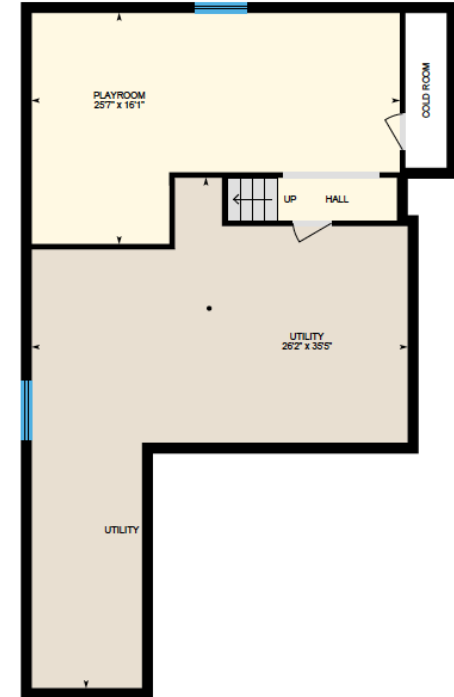

ALI & CHRIS

HOMES | MAISONS

53 Rue Watterson, Baie-d'Urfé

Ali & Chris Homes
147 Cartier, Suite 400, Pointe Claire
514-880-4689
aliandchrishomes.com

White regions are excluded from total floor area. All room dimensions and floor areas must be considered approximate and are subject to independent verification. For method of measurement please contact Ali & Chris Homes.