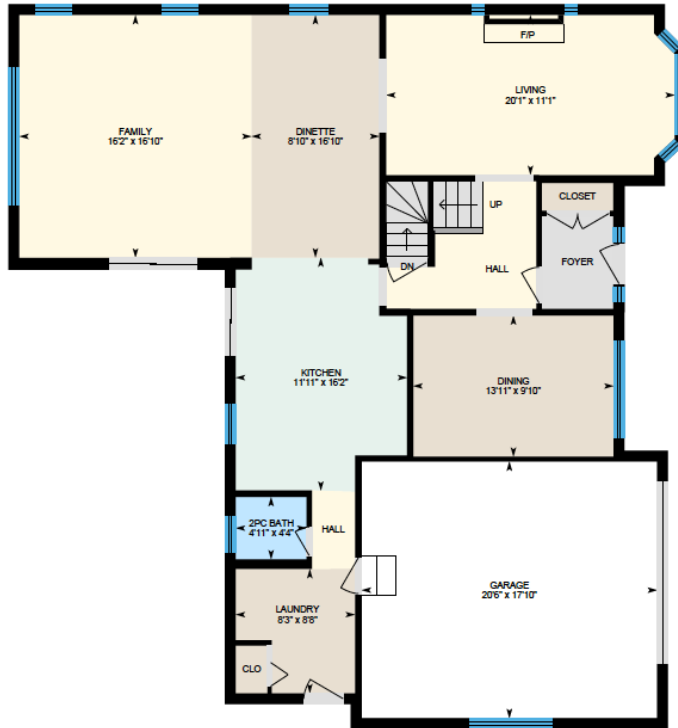

ALI & CHRIS

HOMES | MAISONS

53 Rue Watterson, Baie-d'Urfé

Ali & Chris Homes
147 Cartier, Suite 400, Pointe Claire
514-880-4689
aliandchrishomes.com

White regions are excluded from total floor area. All room dimensions and floor areas must be considered approximate and are subject to independent verification. For method of measurement please contact Ali & Chris Homes.