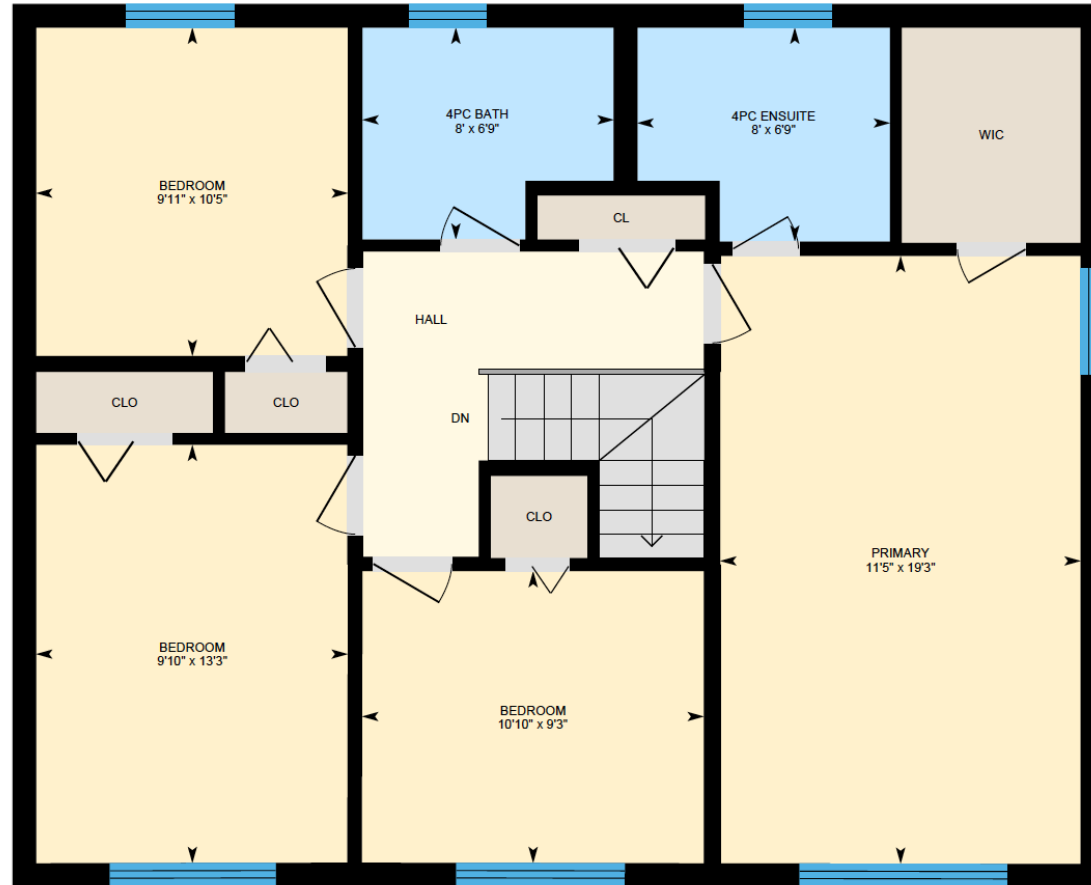

ALI & CHRIS

HOMES | MAISONS

53 Rue Watterson, Baie-d'Urfé

Ali & Chris Homes
147 Cartier, Suite 400, Pointe Claire
514-880-4689
aliandchrishomes.com

White regions are excluded from total floor area. All room dimensions and floor areas must be considered approximate and are subject to independent verification. For method of measurement please contact Ali & Chris Homes.