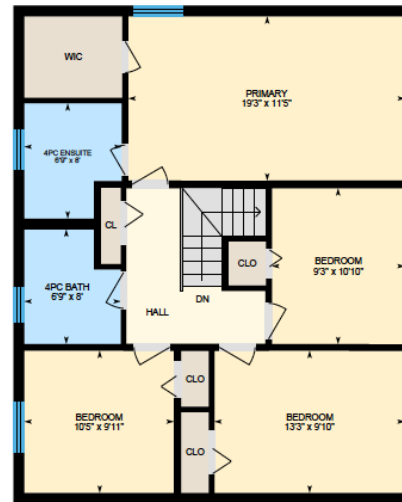

ALI & CHRIS

HOMES | MAISONS

53 Rue Watterson, Baie-d'Urfé

Ali & Chris Homes
147 Cartier, Suite 400, Pointe Claire
514-880-4689
aliandchrishomes.com

White regions are excluded from total floor area. All room dimensions and floor areas must be considered approximate and are subject to independent verification. For method of measurement please contact Ali & Chris Homes.