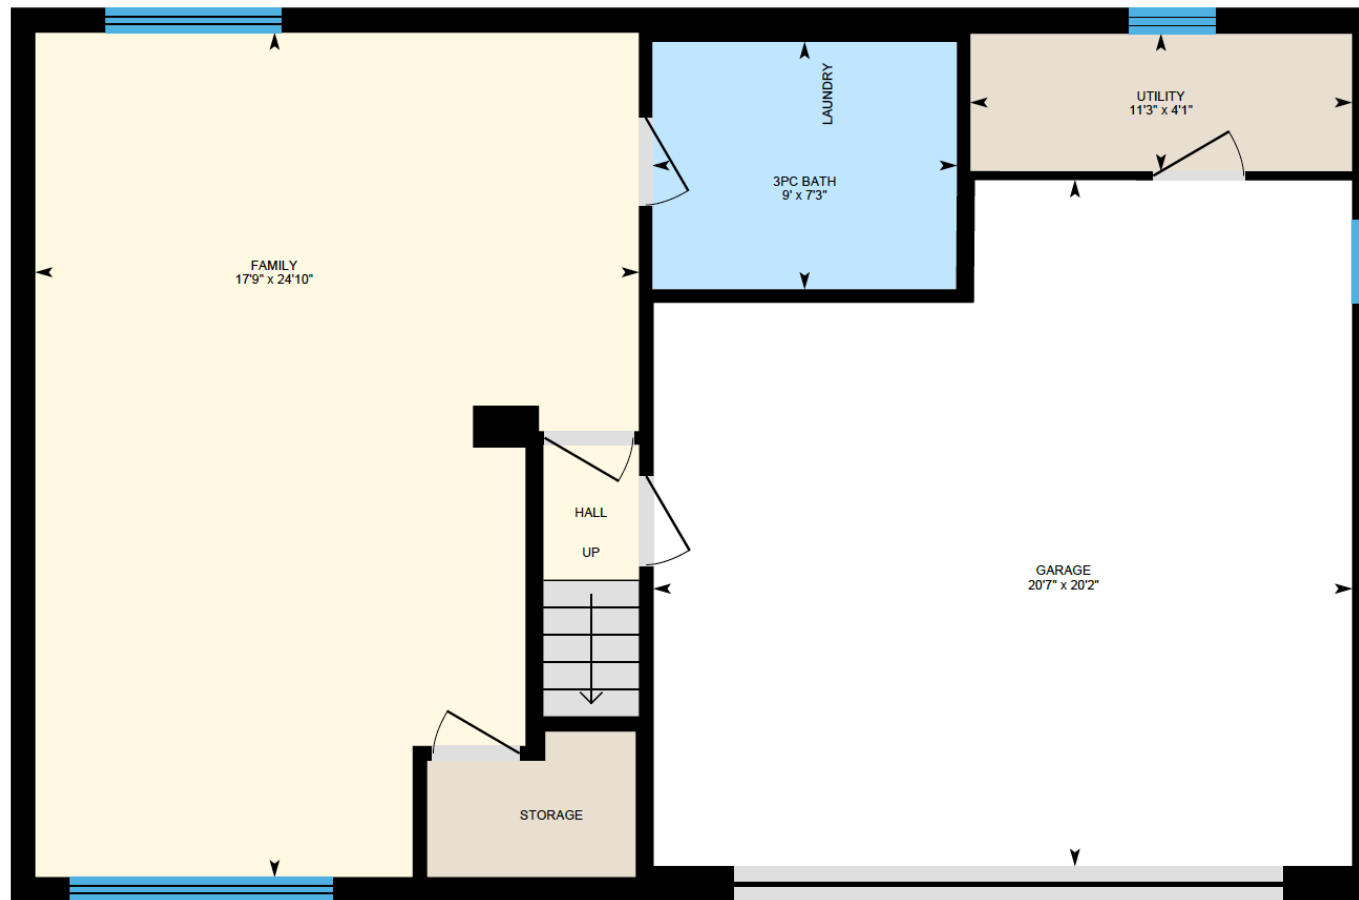

ALI & CHRIS

HOMES | MAISONS

53 Piper, Kirkland

Ali & Chris Homes
147 Cartier, Suite 400, Pointe Claire
514-880-4689
aliandchrishomes.com

White regions are excluded from total floor area. All room dimensions and floor areas must be considered approximate and are subject to independent verification. For method of measurement please contact Ali & Chris Homes.