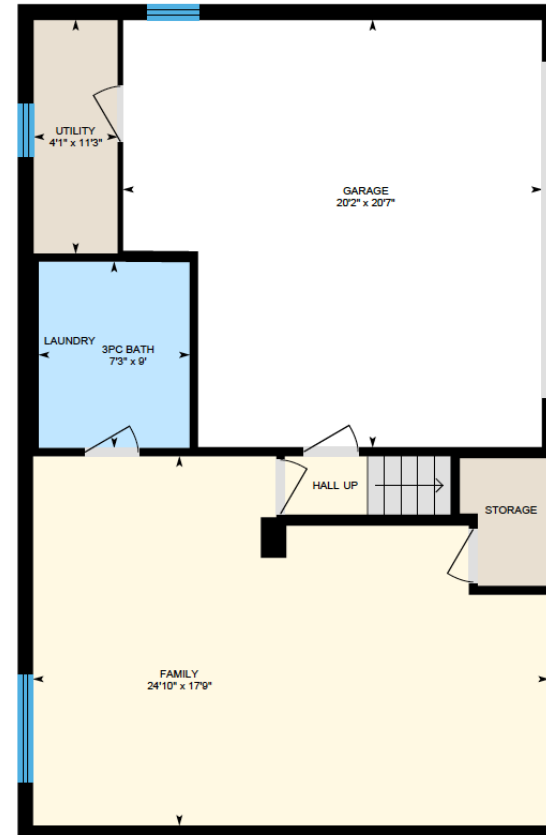

ALI & CHRIS

HOMES | MAISONS

53 Piper, Kirkland

Ali & Chris Homes
147 Cartier, Suite 400, Pointe Claire
514-880-4689
aliandchrishomes.com

White regions are excluded from total floor area. All room dimensions and floor areas must be considered approximate and are subject to independent verification. For method of measurement please contact Ali & Chris Homes.