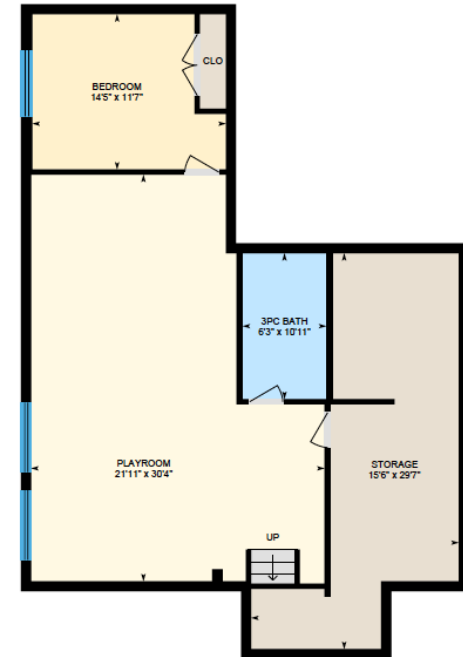

ALI & CHRIS

HOMES | MAISONS

53 Lakeview, Baie d'Urfé

Ali & Chris Homes
147 Cartier, Suite 400, Pointe Claire
514-880-4689
aliandchrishomes.com

White regions are excluded from total floor area. All room dimensions and floor areas must be considered approximate and are subject to independent verification. For method of measurement please contact Ali & Chris Homes.