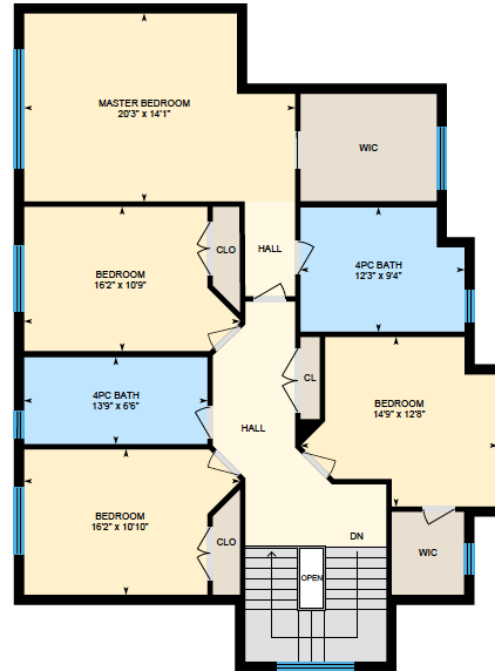

ALI & CHRIS

HOMES | MAISONS

53 Lakeview, Baie d'Urfé

Ali & Chris Homes
147 Cartier, Suite 400, Pointe Claire
514-880-4689
aliandchrishomes.com

White regions are excluded from total floor area. All room dimensions and floor areas must be considered approximate and are subject to independent verification. For method of measurement please contact Ali & Chris Homes.