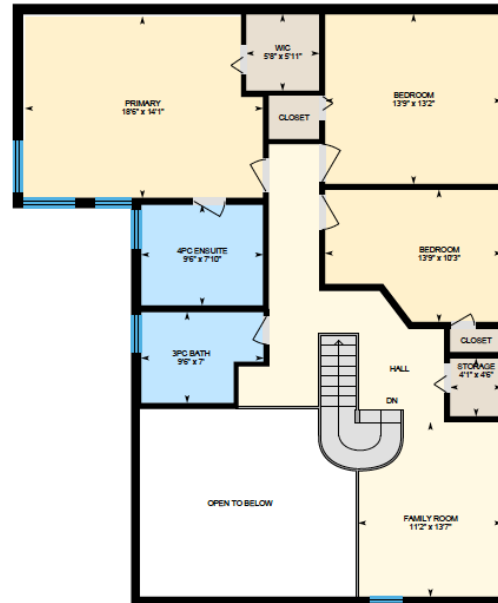

# ALI & CHRIS

HOMES | MAISONS

5227 rue de l'Anse-aux-Chênes, Pierrefonds

Ali & Chris Homes  
147 Cartier, Suite 400, Pointe Claire  
514-880-4689  
aliandchrishomes.com

White regions are excluded from total floor area. All room dimensions and floor areas must be considered approximate and are subject to independent verification. For method of measurement please contact Ali & Chris Homes.