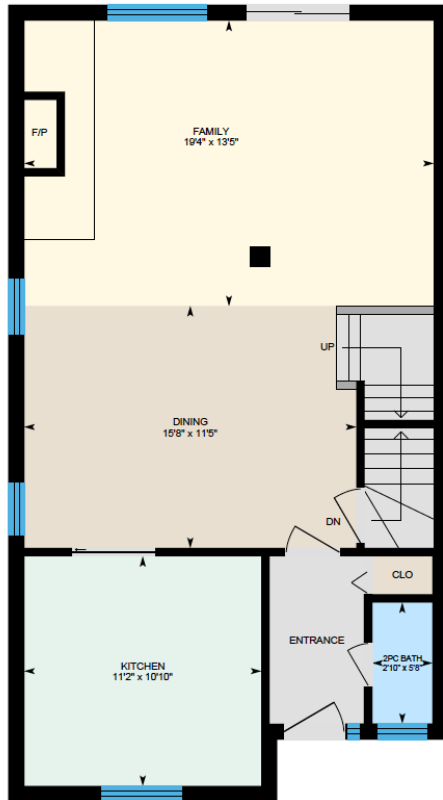

52 Portsmouth, Pointe Claire

Ali & Chris Homes
3535 boul. St-Charles #304, Kirkland
514-880-4689
aliandchrishomes.com

White regions are excluded from total floor area. All room dimensions and floor areas must be considered approximate and are subject to independent verification. For method of measurement please contact Ali & Chris Homes.

Ali & Chris Homes
3535 boul. St-Charles #304, Kirkland
514-880-4689
aliandchrishomes.com

White regions are excluded from total floor area. All room dimensions and floor areas must be considered approximate and are subject to independent verification. For method of measurement please contact Ali & Chris Homes.