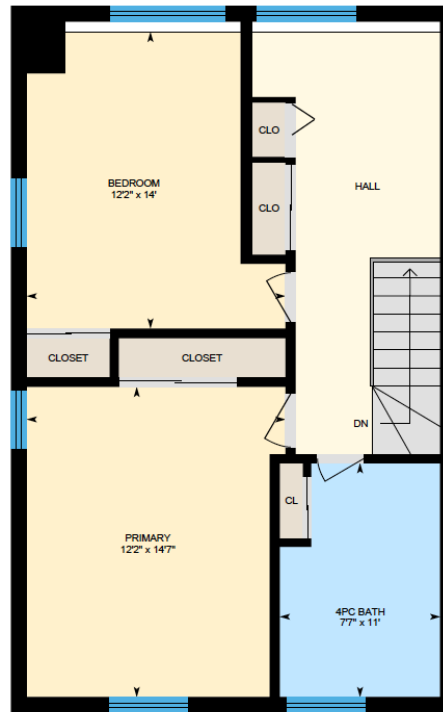

52 Portsmouth, Pointe Claire

Ali & Chris Homes
3535 boul. St-Charles #304, Kirkland
514-880-4689
aliandchrishomes.com

White regions are excluded from total floor area. All room dimensions and floor areas must be considered approximate and are subject to independent verification. For method of measurement please contact Ali & Chris Homes.

Ali & Chris Homes
3535 boul. St-Charles #304, Kirkland
514-880-4689
aliandchrishomes.com

White regions are excluded from total floor area. All room dimensions and floor areas must be considered approximate and are subject to independent verification. For method of measurement please contact Ali & Chris Homes.