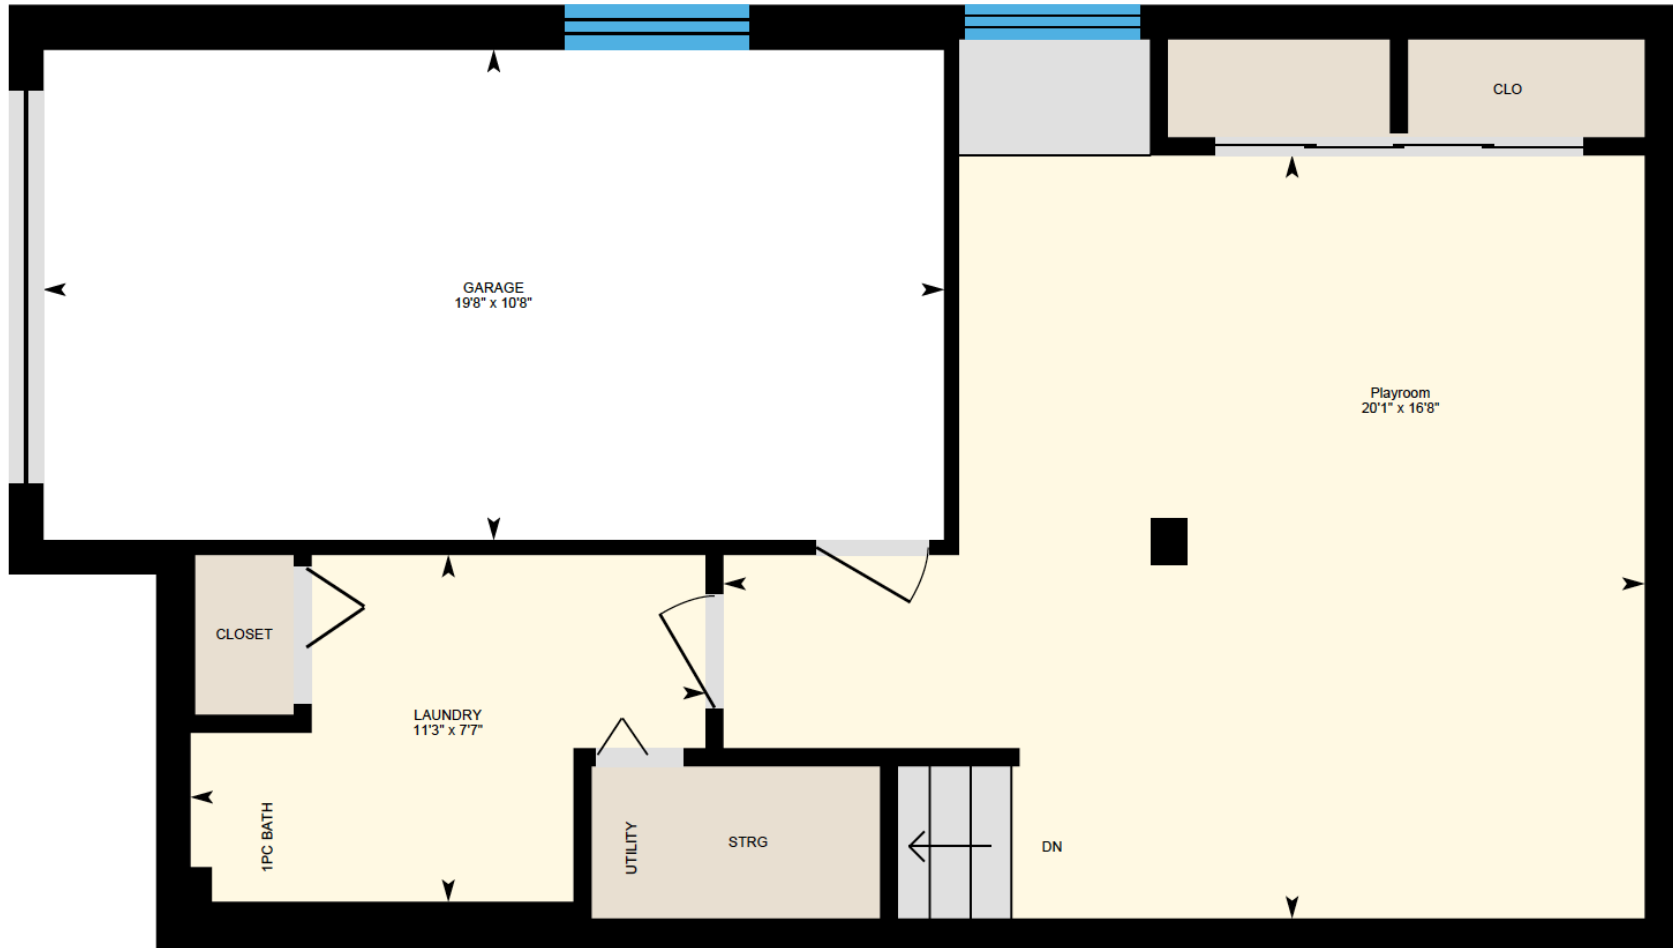

Ali & Chris Homes
3535 boul. St-Charles #304, Kirkland
514-880-4689
aliandchrishomes.com

White regions are excluded from total floor area. All room dimensions and floor areas must be considered approximate and are subject to independent verification. For method of measurement please contact Ali & Chris Homes.