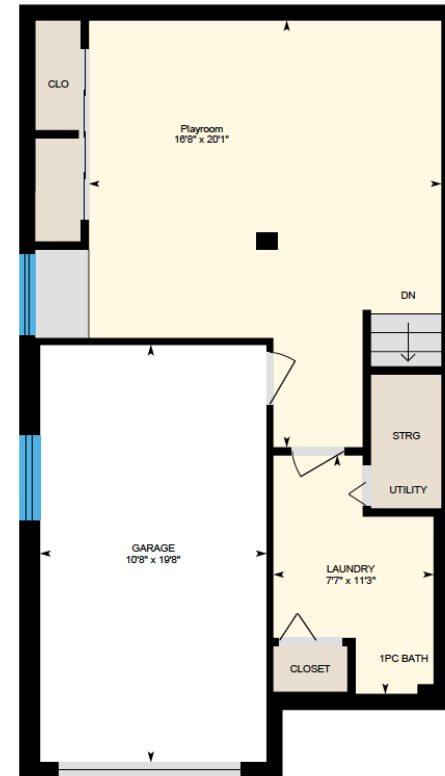

52 Portsmouth, Pointe Claire

Ali & Chris Homes
3535 boul. St-Charles #304, Kirkland
514-880-4689
aliandchrishomes.com

White regions are excluded from total floor area. All room dimensions and floor areas must be considered approximate and are subject to independent verification. For method of measurement please contact Ali & Chris Homes.

Ali & Chris Homes
3535 boul. St-Charles #304, Kirkland
514-880-4689
aliandchrishomes.com

White regions are excluded from total floor area. All room dimensions and floor areas must be considered approximate and are subject to independent verification. For method of measurement please contact Ali & Chris Homes.