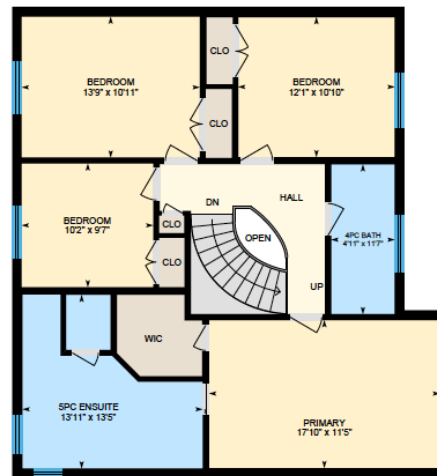

ALI & CHRIS

HOMES | MAISONS

51 Rue Maxell, Baie d'Urfé

Ali & Chris Homes
147 Cartier, Suite 400, Pointe Claire
514-880-4689
aliandchrishomes.com

White regions are excluded from total floor area. All room dimensions and floor areas must be considered approximate and are subject to independent verification. For method of measurement please contact Ali & Chris Homes.