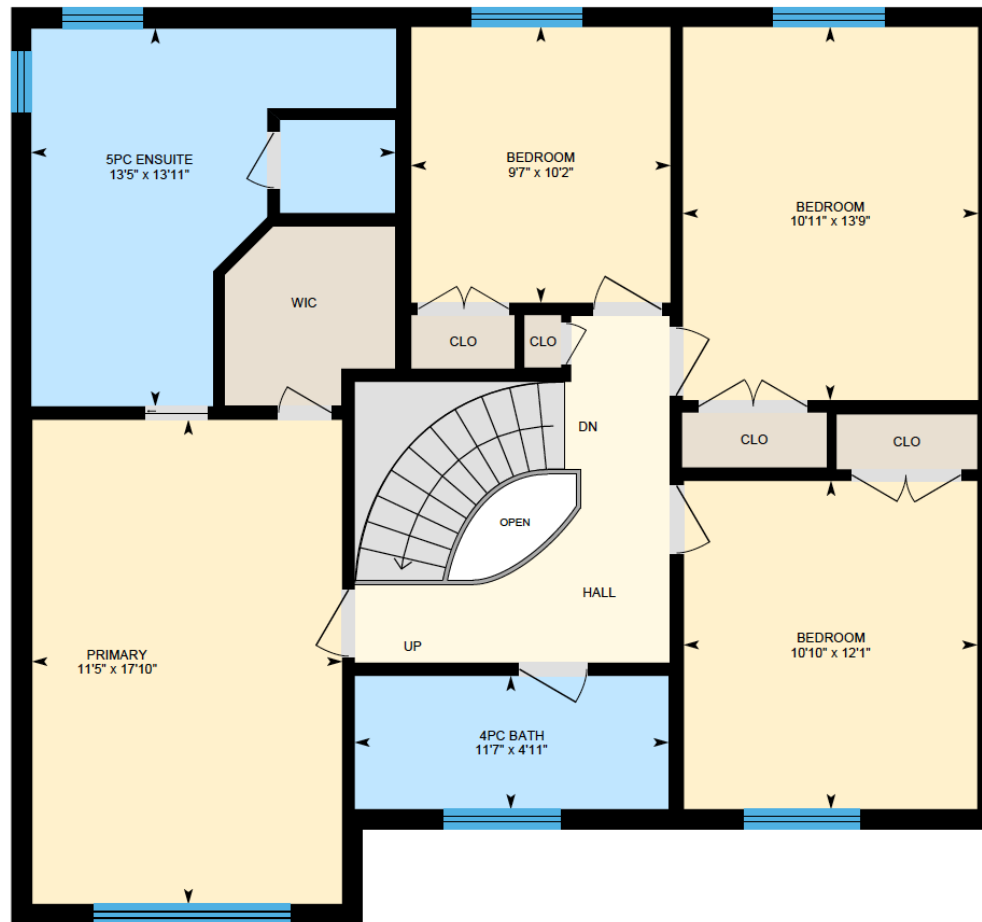

ALI & CHRIS

HOMES | MAISONS

51 Rue Maxell, Baie d'Urfé

Ali & Chris Homes
147 Cartier, Suite 400, Pointe Claire
514-880-4689
aliandchrishomes.com

White regions are excluded from total floor area. All room dimensions and floor areas must be considered approximate and are subject to independent verification. For method of measurement please contact Ali & Chris Homes.