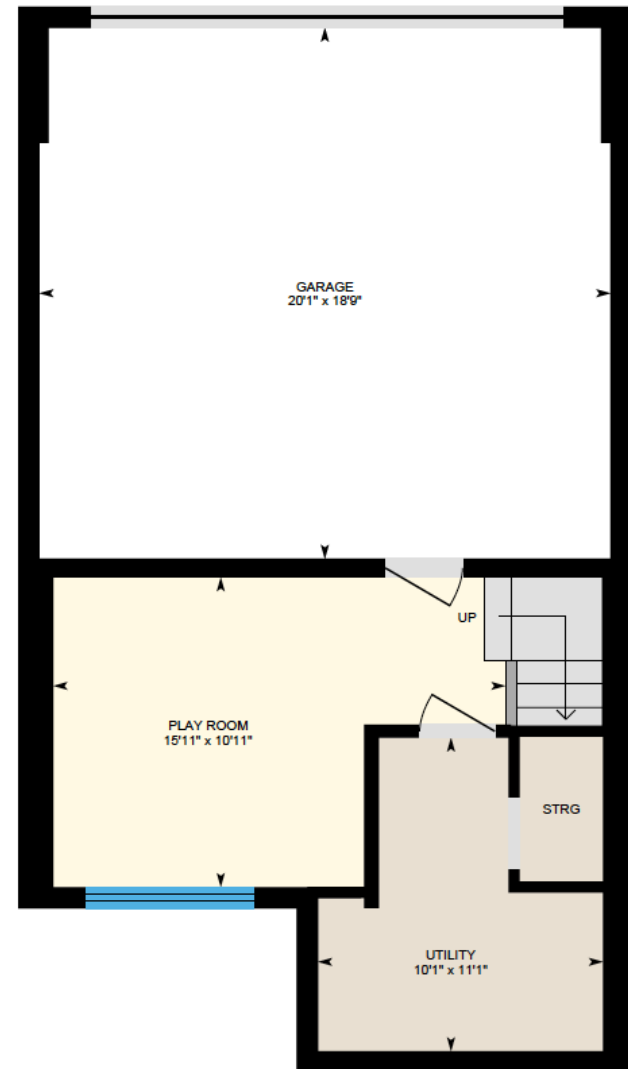

ALI & CHRIS

HOMES | MAISONS

504 Frédéric-Back, Sainte-Anne-
de-Bellevue