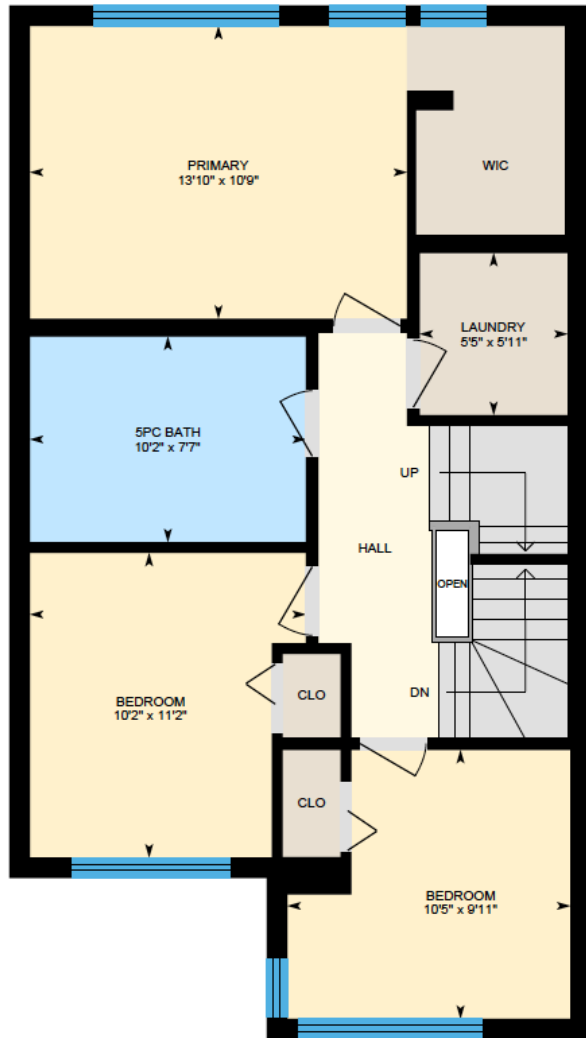

ALI & CHRIS

HOMES | MAISONS

504 Frédéric-Back, Sainte-Anne-
de-Bellevue

aliandchrishomes.com

White regions are excluded from total floor area. All room dimensions and floor areas must be considered approximate and are subject to independent verification. For method of measurement please contact Ali & Chris Homes.

White regions are excluded from total floor area. All room dimensions and floor areas must be considered approximate and are subject to independent verification. For method of measurement please contact Ali & Chris Homes.