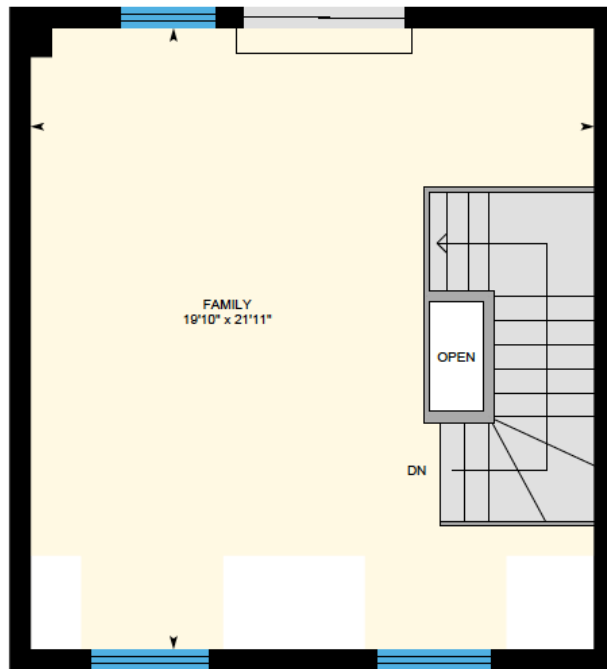

ALI & CHRIS

HOMES | MAISONS

504 Frédéric-Back, Sainte-Anne-
de-Bellevue