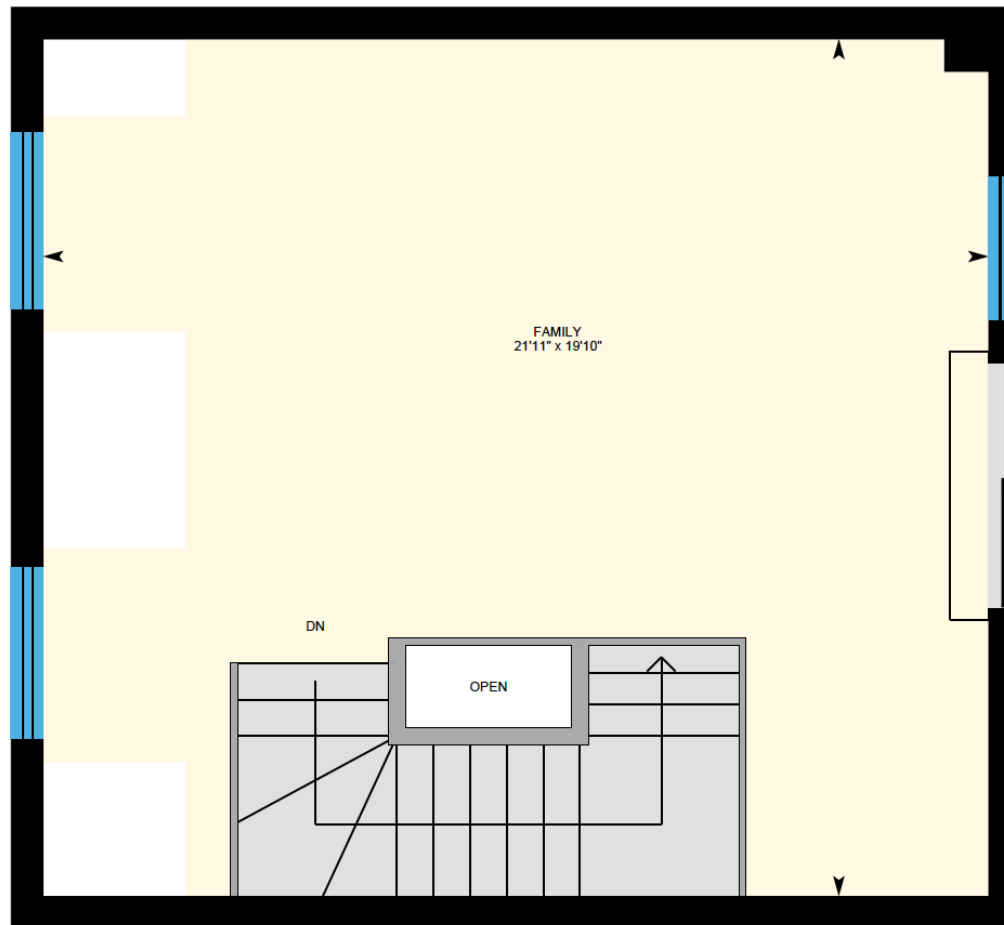

ALI & CHRIS

HOMES | MAISONS

504 Frédéric-Back, Sainte-Anne-
de-Bellevue

Ali & Chris Homes
147 Cartier, Suite 400, Pointe Claire
514-880-4689
aliandchrishomes.com

White regions are excluded from total floor area. All room dimensions and floor areas must be considered approximate and are subject to independent verification. For method of measurement please contact Ali & Chris Homes.