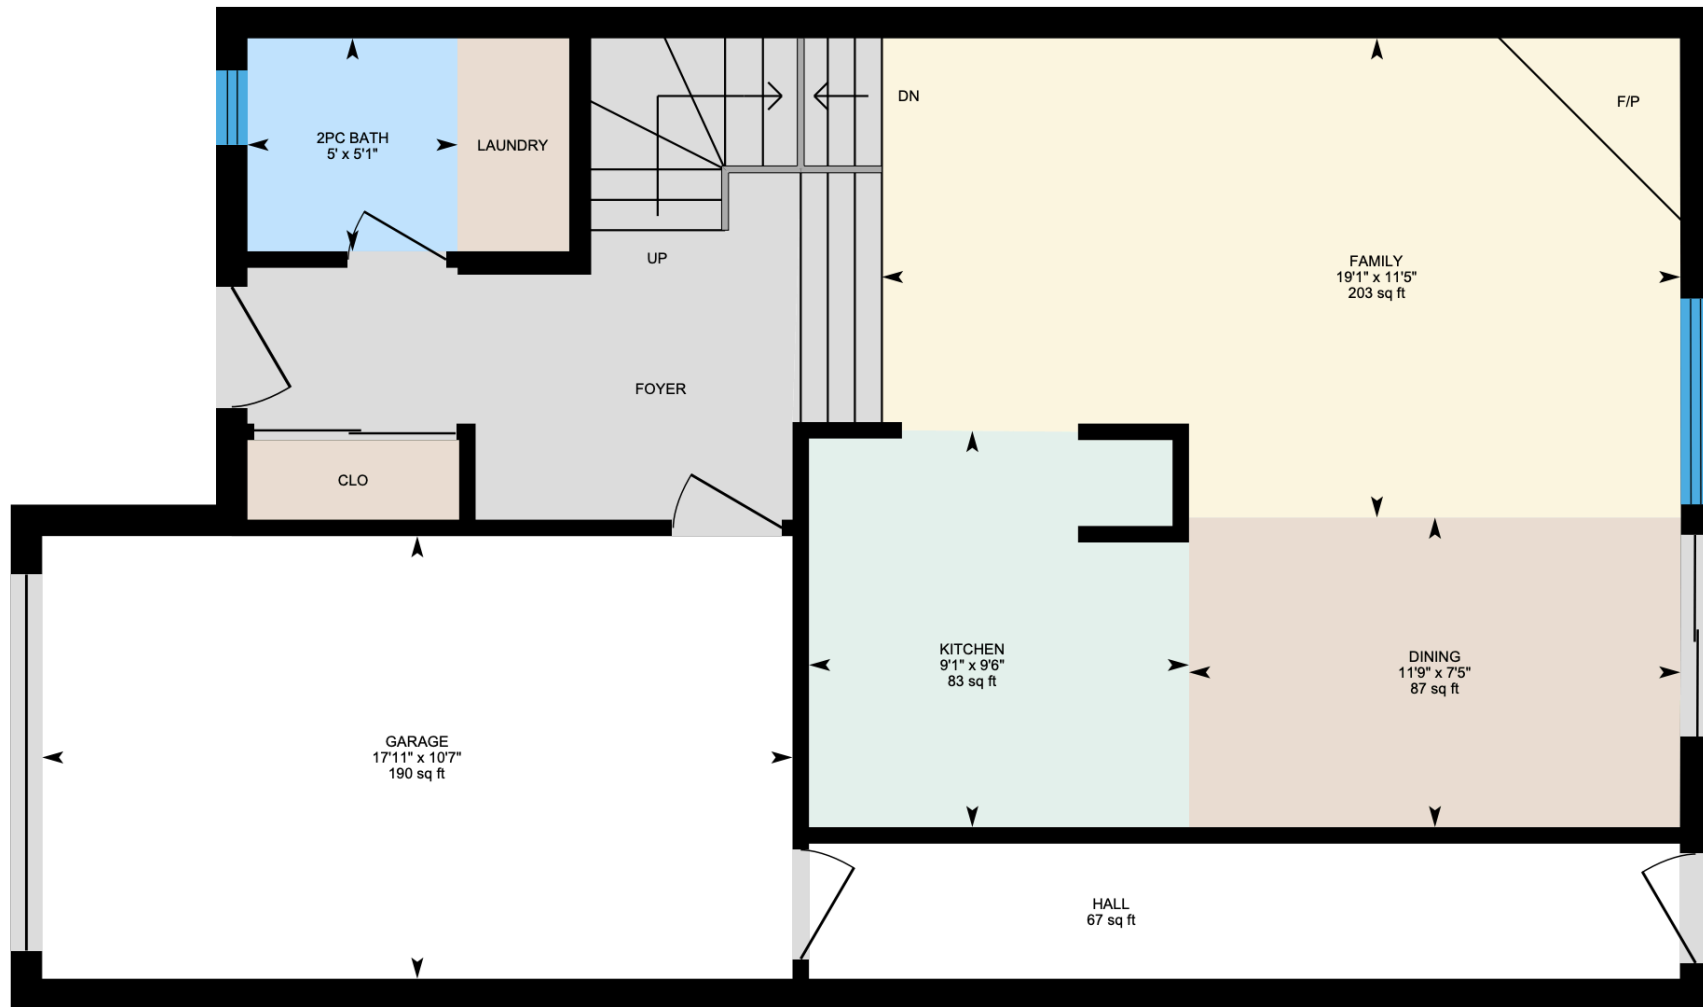

Ali & Chris Homes
3535 boul. St-Charles #304, Kirkland
514-880-4689
aliandchrishomes.com

Main Floor: Total Interior Area: 556 sq. ft.
1st Floor: Total Interior Area: 817 sq. ft.
Basement: Total Interior Area: 604 sq. ft.

White regions are excluded from total floor area. All room dimensions and floor areas must be considered approximate and are subject to independent verification. For method of measurement please contact Ali & Chris Homes.