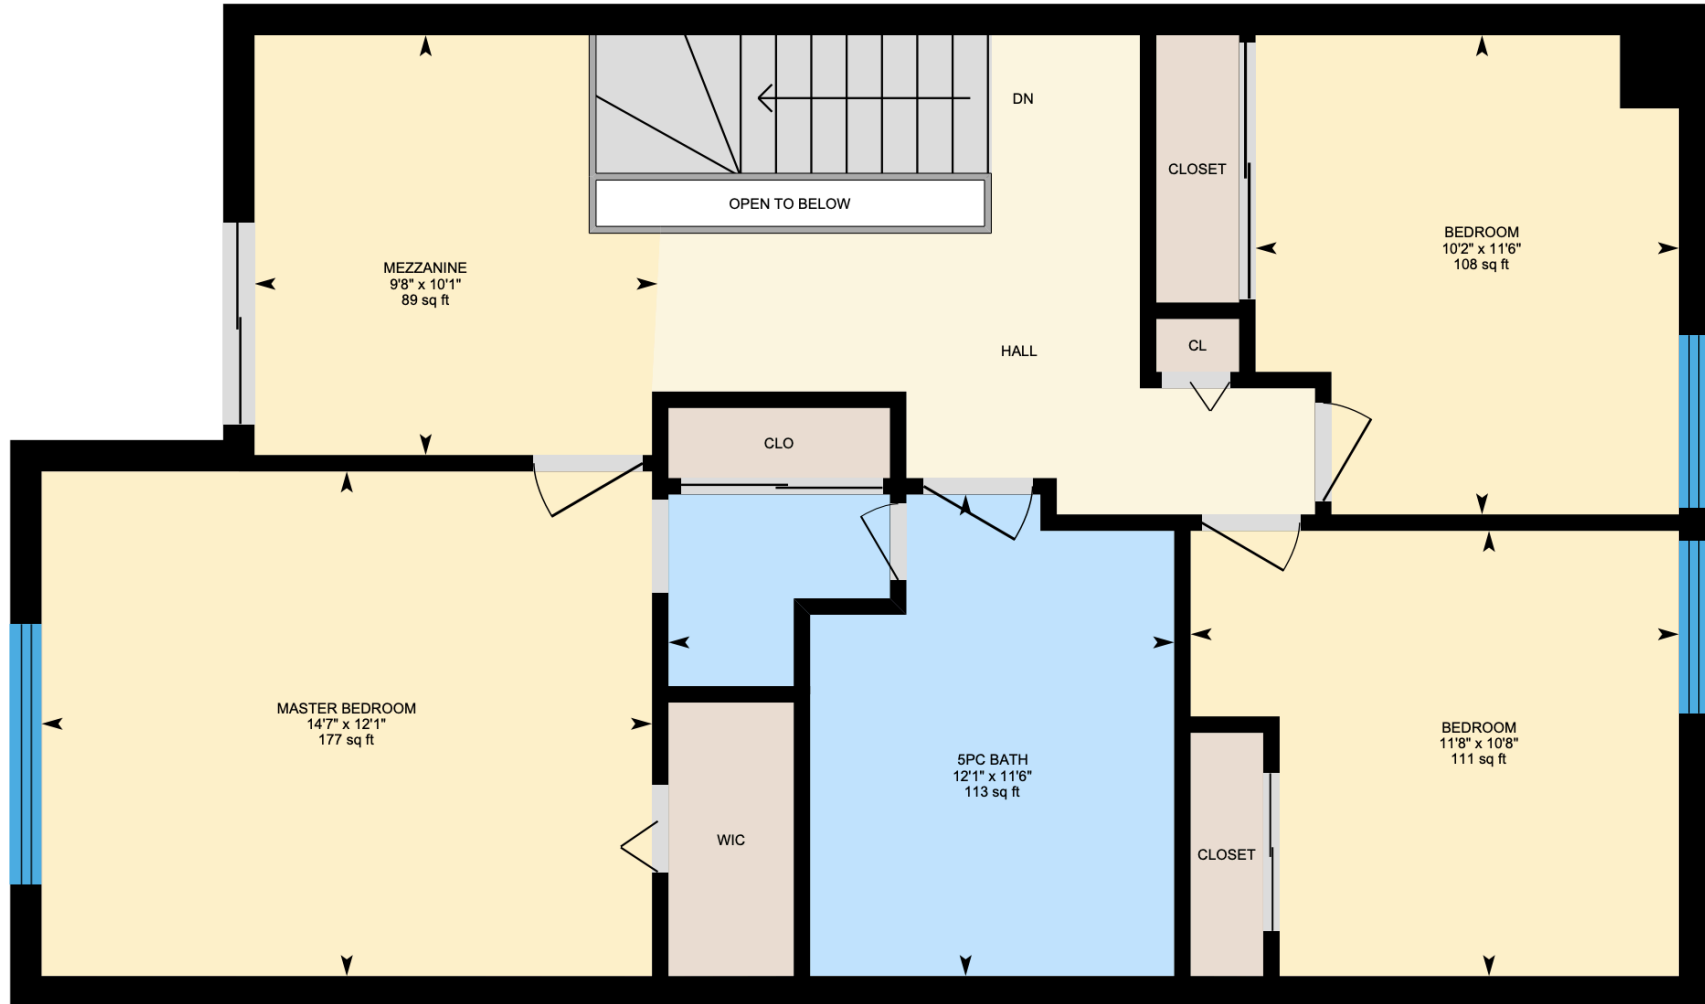

Ali & Chris Homes
3535 boul. St-Charles #304, Kirkland
514-880-4689
aliandchrishomes.com

Main Floor: Total Interior Area: 556 sq. ft.
1st Floor: Total Interior Area: 817 sq. ft.
Basement: Total Interior Area: 604 sq. ft.

White regions are excluded from total floor area. All room dimensions and floor areas must be considered approximate and are subject to independent verification. For method of measurement please contact Ali & Chris Homes.