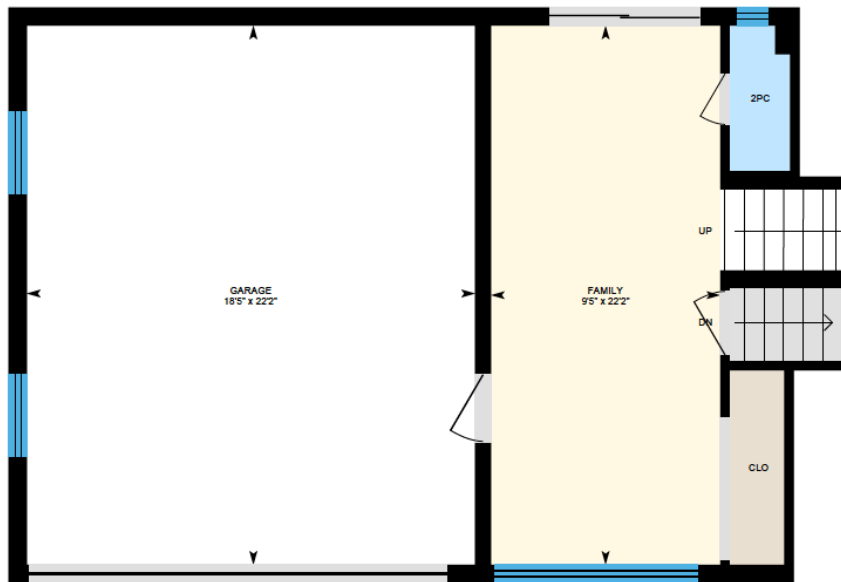

ALI & CHRIS

HOMES | MAISONS

5 Place Victoria, Baie d'Urfé

Ali & Chris Homes
147 Cartier, Suite 400, Pointe Claire
514-880-4689
aliandchrishomes.com

White regions are excluded from total floor area. All room dimensions and floor areas must be considered approximate and are subject to independent verification. For method of measurement please contact Ali & Chris Homes.