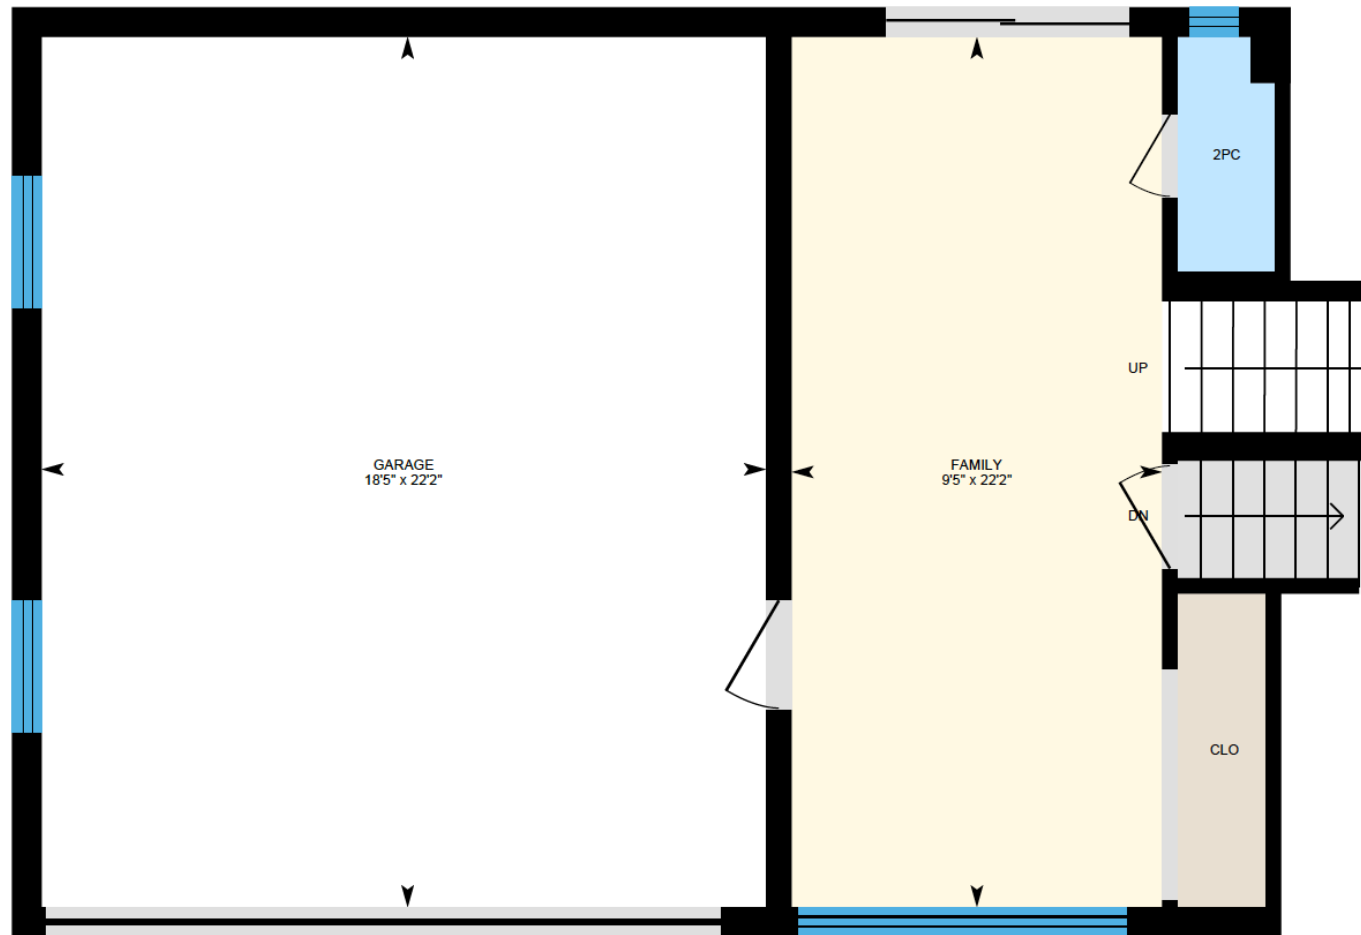

ALI & CHRIS

HOMES | MAISONS

5 Place Victoria, Baie d'Urfé

Ali & Chris Homes
147 Cartier, Suite 400, Pointe Claire
514-880-4689
aliandchrishomes.com

White regions are excluded from total floor area. All room dimensions and floor areas must be considered approximate and are subject to independent verification. For method of measurement please contact Ali & Chris Homes.