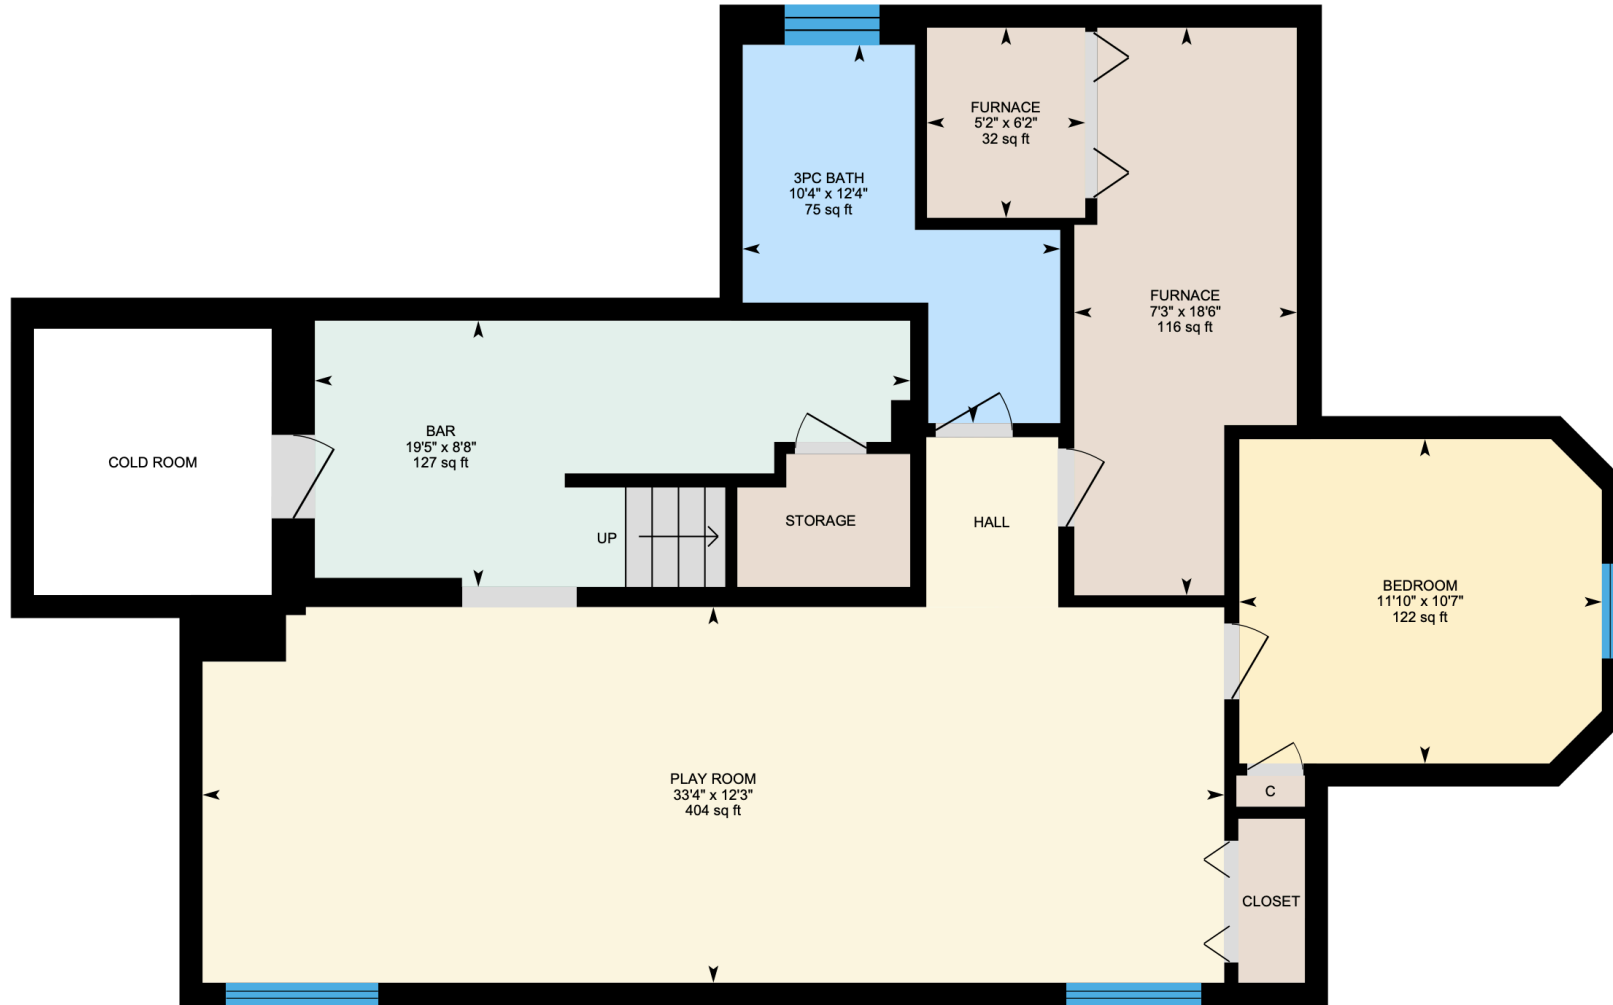

Ali & Chris Homes
3535 boul. St-Charles #304, Kirkland
514-880-4689
aliandchrishomes.com

Main Floor: Total Interior Area: 1099 sq. ft.
1st Floor: Total Interior Area: 1032 sq. ft.
Basement: Total Interior Area: 1020 sq. ft.

White regions are excluded from total floor area. All room dimensions and floor areas must be considered approximate and are subject to independent verification. For method of measurement please contact Ali & Chris Homes.