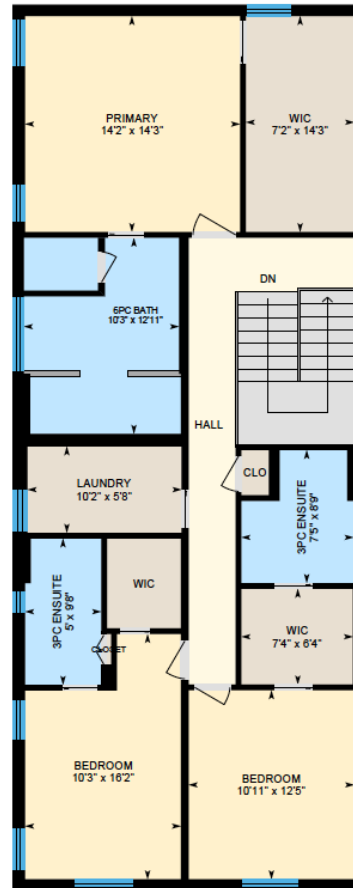

ALI & CHRIS

HOMES | MAISONS

48 Rue St-Andrew's, Baie-d'Urfé

Ali & Chris Homes
147 Cartier, Suite 400, Pointe Claire
514-880-4689
aliandchrishomes.com

White regions are excluded from total floor area. All room dimensions and floor areas must be considered approximate and are subject to independent verification. For method of measurement please contact Ali & Chris Homes.