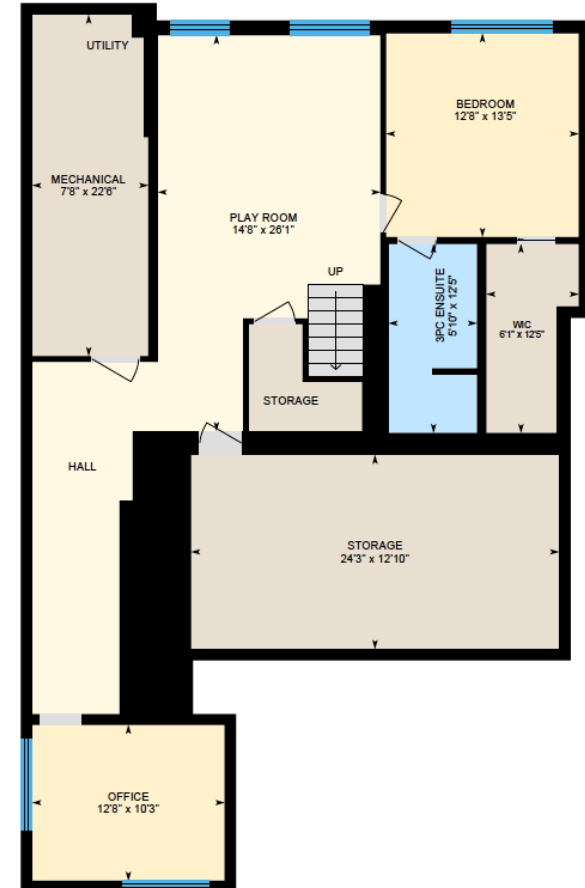

ALI & CHRIS

HOMES | MAISONS

48 Rue St-Andrew's, Baie-d'Urfé

Ali & Chris Homes
147 Cartier, Suite 400, Pointe Claire
514-880-4689
aliandchrishomes.com

White regions are excluded from total floor area. All room dimensions and floor areas must be considered approximate and are subject to independent verification. For method of measurement please contact Ali & Chris Homes.