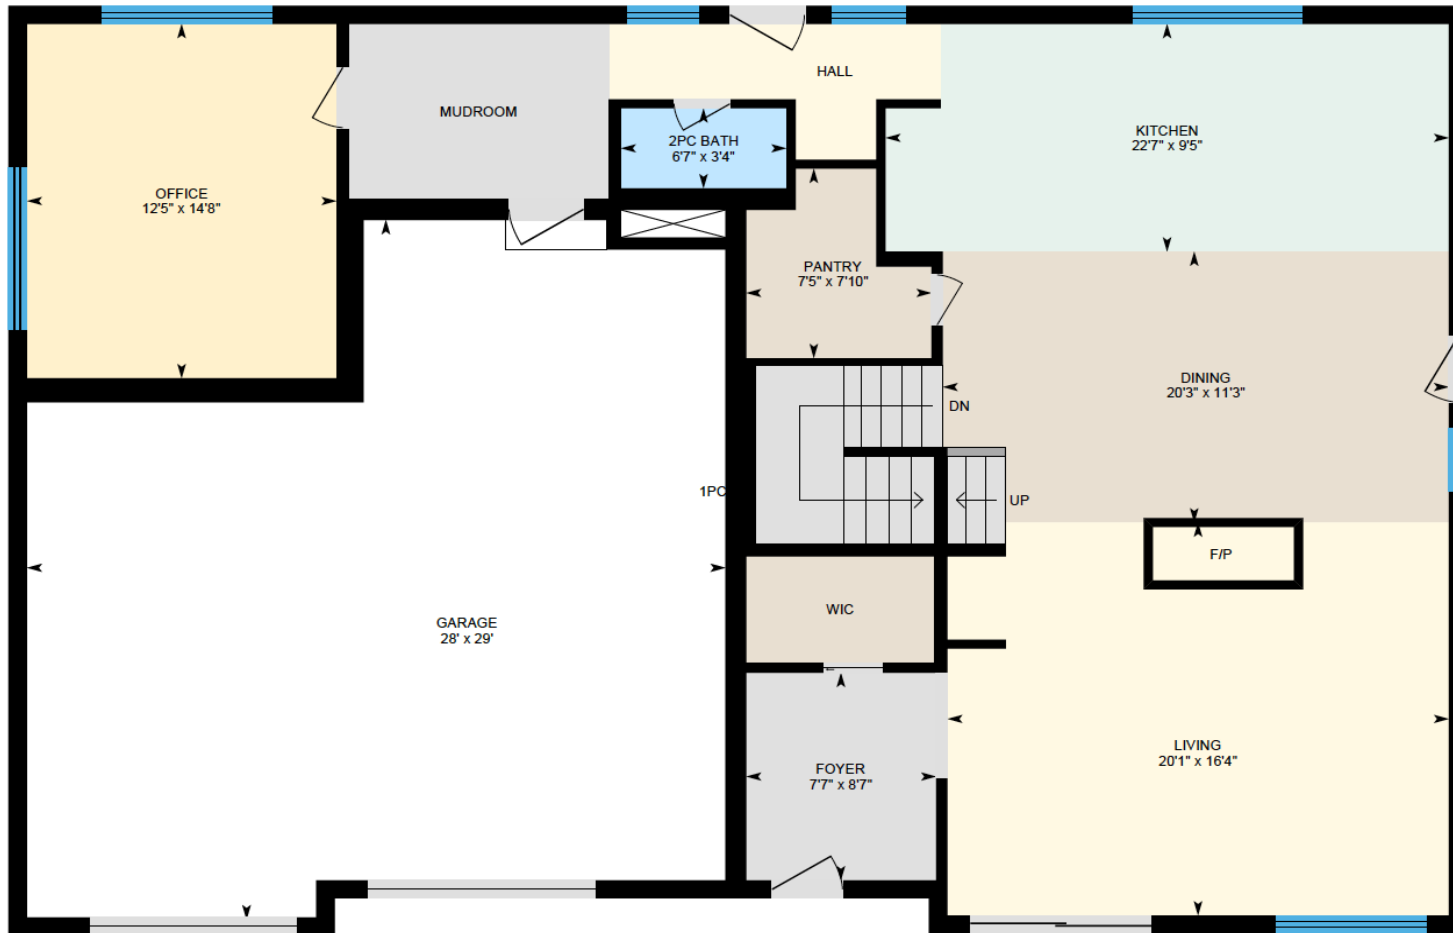

ALI & CHRIS

HOMES | MAISONS

48 Rue St-Andrew's, Baie-d'Urfé

Ali & Chris Homes
147 Cartier, Suite 400, Pointe Claire
514-880-4689
aliandchrishomes.com

White regions are excluded from total floor area. All room dimensions and floor areas must be considered approximate and are subject to independent verification. For method of measurement please contact Ali & Chris Homes.