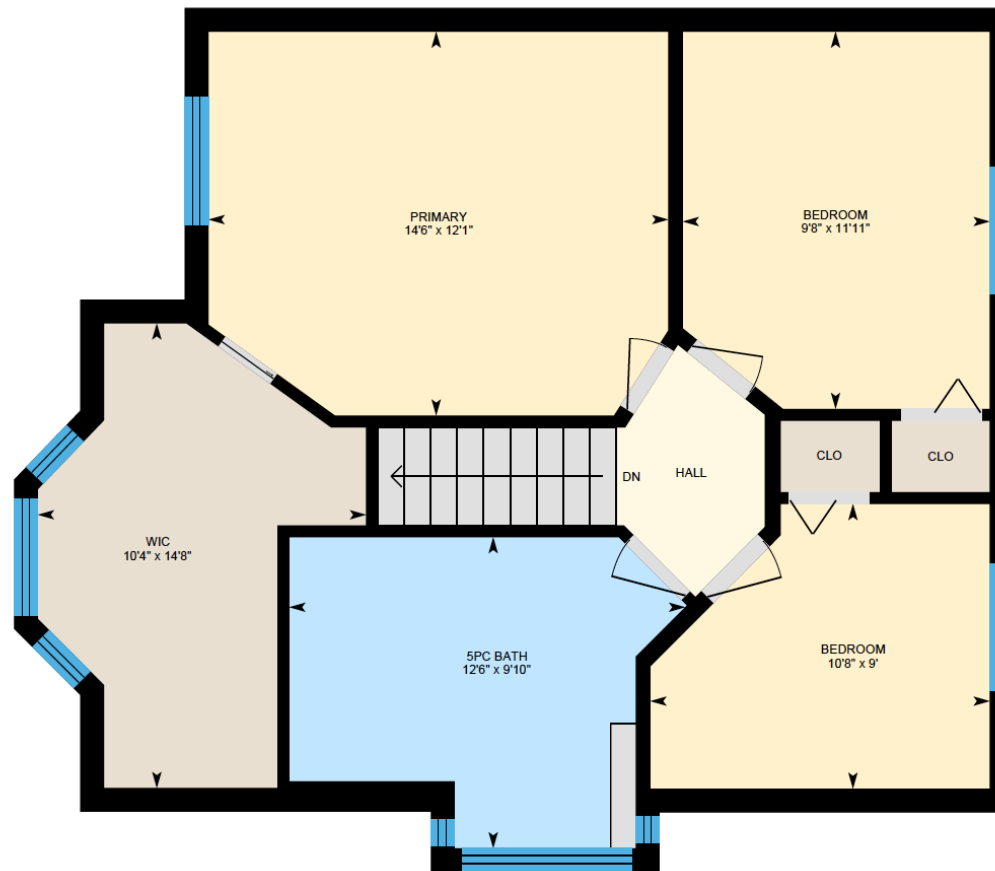

ALI & CHRIS

HOMES | MAISONS

4726 Rue Prével, Pierrefonds

Ali & Chris Homes
147 Cartier, Suite 400, Pointe Claire
514-880-4689
aliandchrishomes.com

White regions are excluded from total floor area. All room dimensions and floor areas must be considered approximate and are subject to independent verification. For method of measurement please contact Ali & Chris Homes.