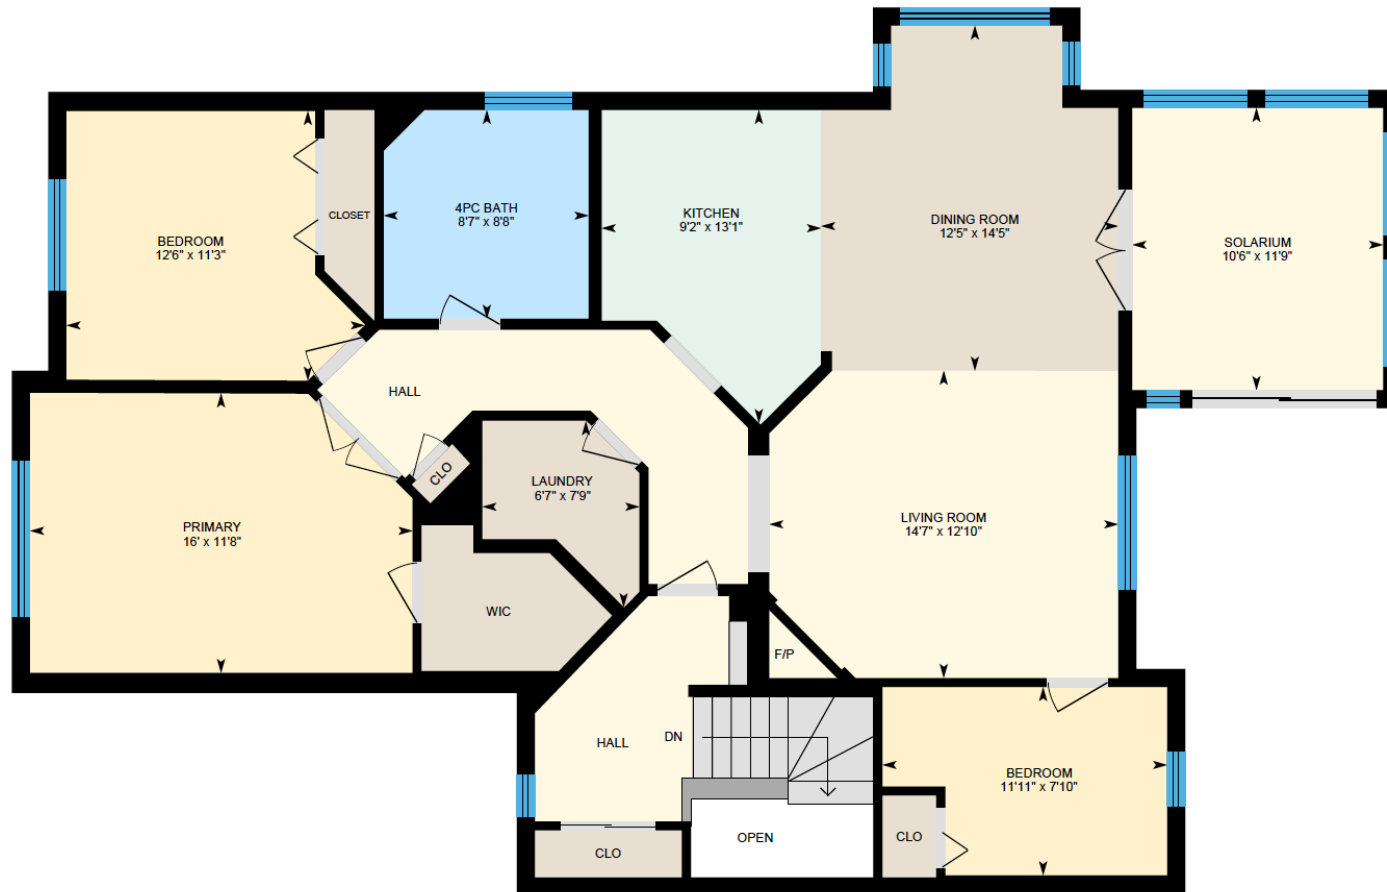

ALI & CHRIS

HOMES | MAISONS

458 Av. Forest, Pincourt

Ali & Chris Homes
147 Cartier, Suite 400, Pointe Claire
514-880-4689
aliandchrishomes.com

White regions are excluded from total floor area. All room dimensions and floor areas must be considered approximate and are subject to independent verification. For method of measurement please contact Ali & Chris Homes.