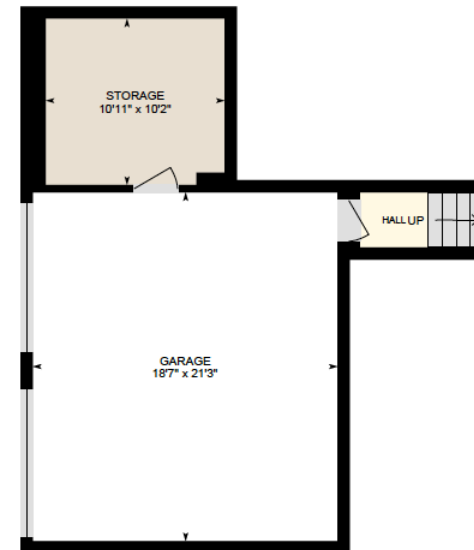

ALI & CHRIS

HOMES | MAISONS

458 Av. Forest, Pincourt

Ali & Chris Homes
147 Cartier, Suite 400, Pointe Claire
514-880-4689
aliandchrishomes.com

White regions are excluded from total floor area. All room dimensions and floor areas must be considered approximate and are subject to independent verification. For method of measurement please contact Ali & Chris Homes.