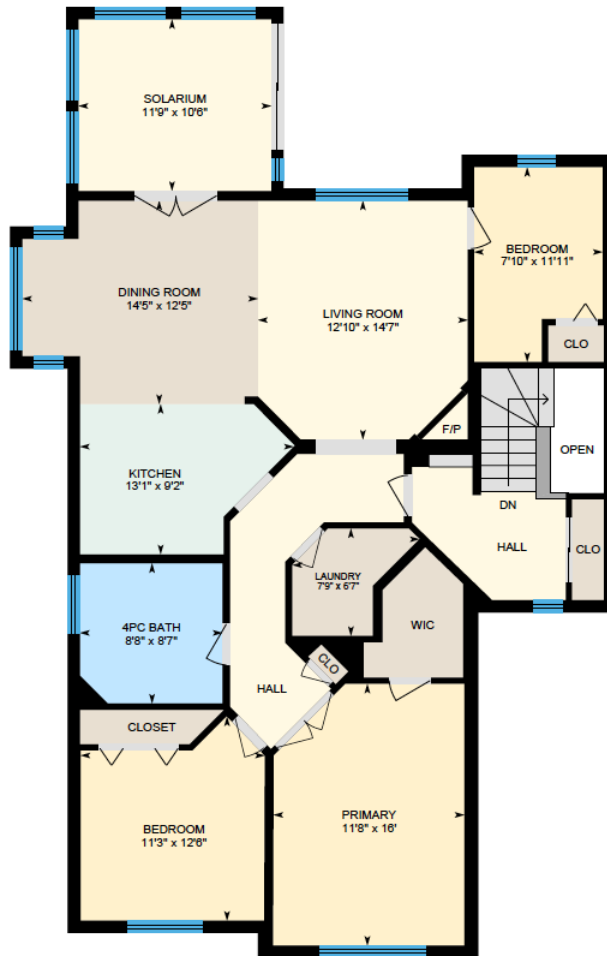

ALI & CHRIS

HOMES | MAISONS

458 Av. Forest, Pincourt

Ali & Chris Homes
147 Cartier, Suite 400, Pointe Claire
514-880-4689
aliandchrishomes.com

White regions are excluded from total floor area. All room dimensions and floor areas must be considered approximate and are subject to independent verification. For method of measurement please contact Ali & Chris Homes.