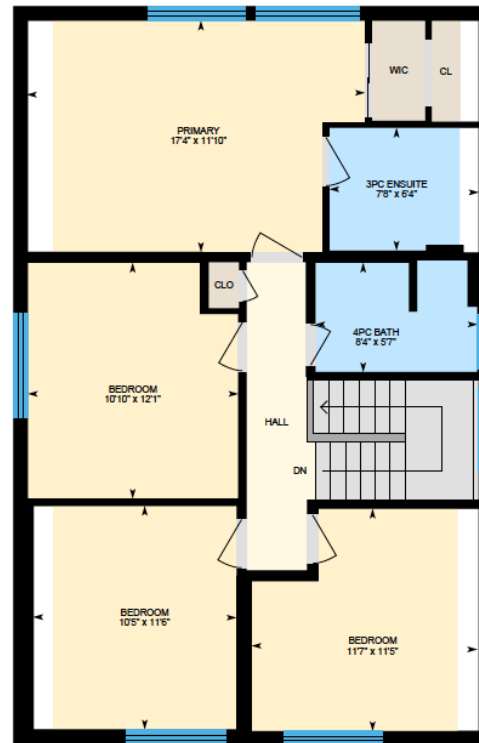

# ALI & CHRIS

HOMES | MAISONS

4326 rue King, Pierrefonds

Ali & Chris Homes  
147 Cartier, Suite 400, Pointe Claire  
514-880-4689  
aliandchrishomes.com

White regions are excluded from total floor area. All room dimensions and floor areas must be considered approximate and are subject to independent verification. For method of measurement please contact Ali & Chris Homes.