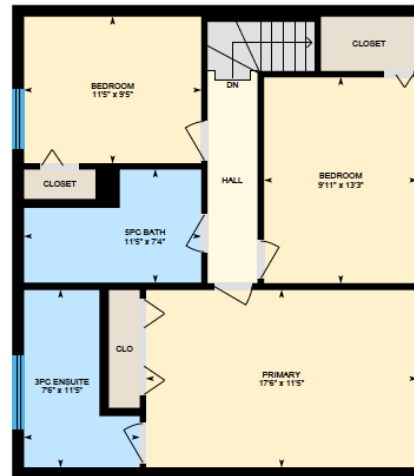

ALI & CHRIS

HOMES | MAISONS

43 Rue Rondeau, Kirkland

Ali & Chris Homes
147 Cartier, Suite 400, Pointe Claire
514-880-4689
aliandchrishomes.com

White regions are excluded from total floor area. All room dimensions and floor areas must be considered approximate and are subject to independent verification. For method of measurement please contact Ali & Chris Homes.