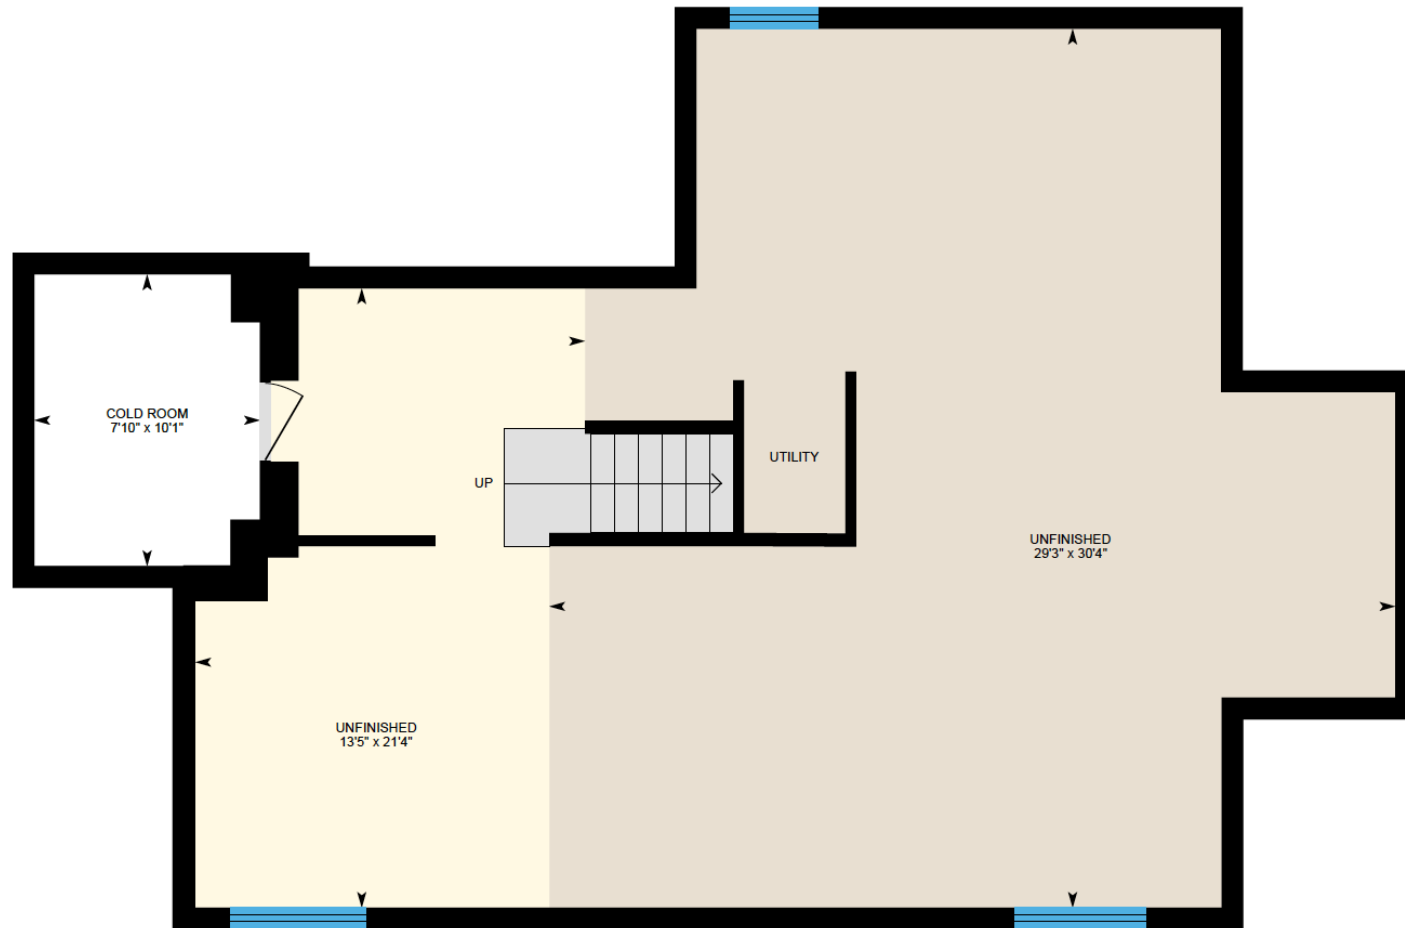

ALI & CHRIS

HOMES | MAISONS

428 Rue du Héron-Vert, l'Île Bizard

Ali & Chris Homes
147 Cartier, Suite 400, Pointe Claire
514-880-4689
aliandchrishomes.com

White regions are excluded from total floor area. All room dimensions and floor areas must be considered approximate and are subject to independent verification. For method of measurement please contact Ali & Chris Homes.