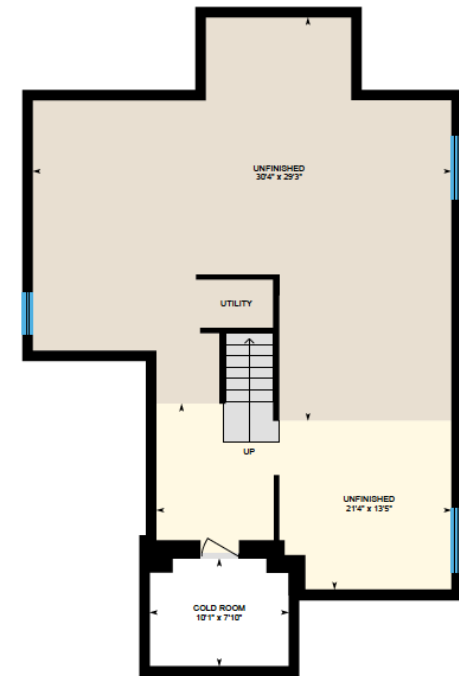

# ALI & CHRIS

HOMES | MAISONS

428 Rue du Héron-Vert, l'Île Bizard

Ali & Chris Homes  
147 Cartier, Suite 400, Pointe Claire  
514-880-4689  
aliandchrishomes.com

White regions are excluded from total floor area. All room dimensions and floor areas must be considered approximate and are subject to independent verification. For method of measurement please contact Ali & Chris Homes.