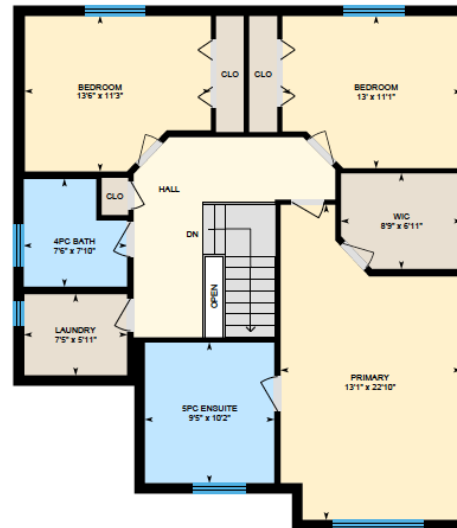

# ALI & CHRIS

HOMES | MAISONS

428 Rue du Héron-Vert, l'Île Bizard

Ali & Chris Homes  
147 Cartier, Suite 400, Pointe Claire  
514-880-4689  
aliandchrishomes.com

White regions are excluded from total floor area. All room dimensions and floor areas must be considered approximate and are subject to independent verification. For method of measurement please contact Ali & Chris Homes.