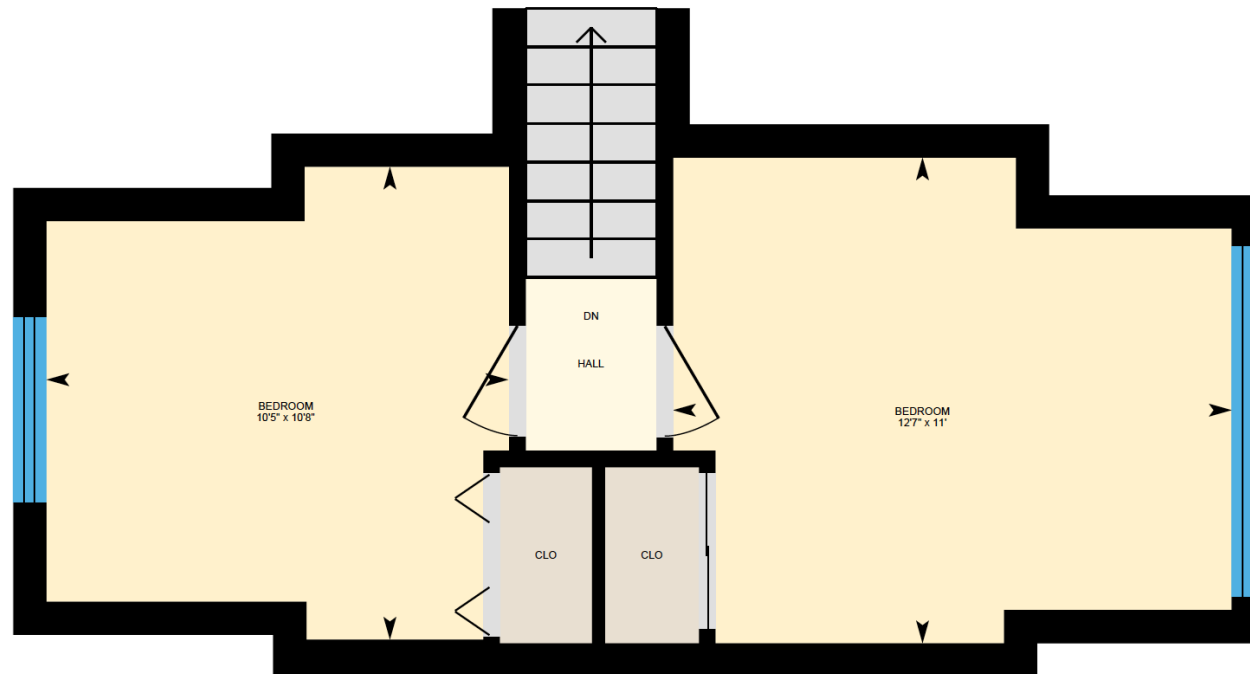

ALI & CHRIS

HOMES | MAISONS

38 Sunny Acres, Baie-d'Urfé

Main Floor

Ali & Chris Homes
147 Cartier, Suite 400, Pointe Claire
514-880-4689
aliandchrishomes.com

White regions are excluded from total floor area. All room dimensions and floor areas must be considered approximate and are subject to independent verification. For method of measurement please contact Ali & Chris Homes.

ALI & CHRIS

HOMES | MAISONS

38 Sunny Acres, Baie-d'Urfé

2nd Floor

Ali & Chris Homes
147 Cartier, Suite 400, Pointe Claire
514-880-4689
aliandchrishomes.com

White regions are excluded from total floor area. All room dimensions and floor areas must be considered approximate and are subject to independent verification. For method of measurement please contact Ali & Chris Homes.