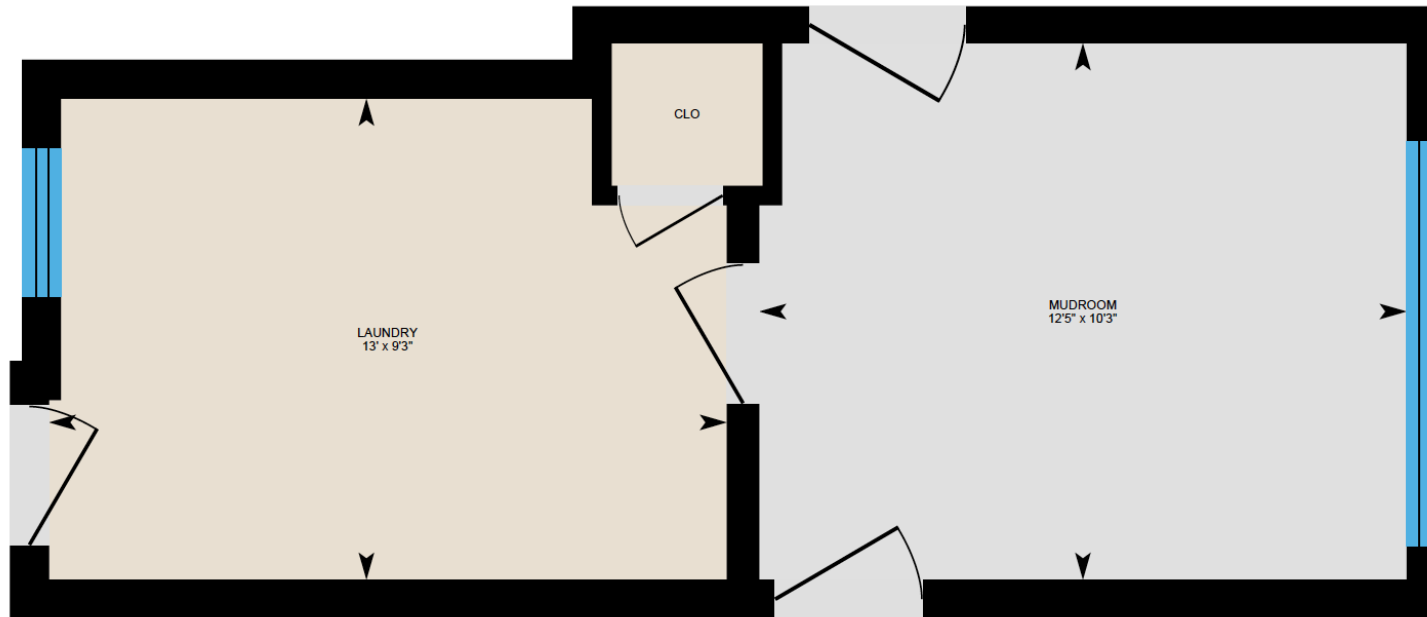

ALI & CHRIS

HOMES | MAISONS

38 Sunny Acres, Baie-d'Urfé

3rd Floor

Ali & Chris Homes
147 Cartier, Suite 400, Pointe Claire
514-880-4689
aliandchrishomes.com

White regions are excluded from total floor area. All room dimensions and floor areas must be considered approximate and are subject to independent verification. For method of measurement please contact Ali & Chris Homes.

ALI & CHRIS

HOMES | MAISONS

38 Sunny Acres, Baie-d'Urfé

Ground Floor

Ali & Chris Homes
147 Cartier, Suite 400, Pointe Claire
514-880-4689
aliandchrishomes.com

White regions are excluded from total floor area. All room dimensions and floor areas must be considered approximate and are subject to independent verification. For method of measurement please contact Ali & Chris Homes.