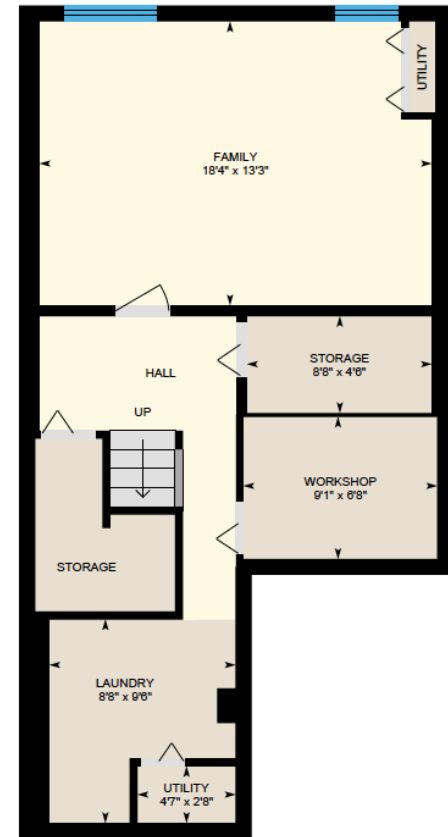

ALI & CHRIS

HOMES | MAISONS

365 Donegani, Pointe Claire

Ali & Chris Homes
147 Cartier, Suite 400, Pointe Claire
514-880-4689
aliandchrishomes.com

White regions are excluded from total floor area. All room dimensions and floor areas must be considered approximate and are subject to independent verification. For method of measurement please contact Ali & Chris Homes.