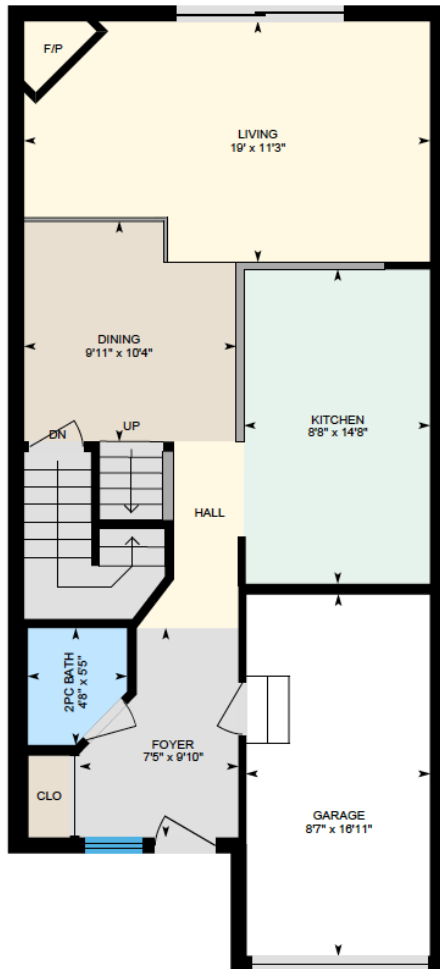

ALI & CHRIS

HOMES | MAISONS

365 Donegani, Pointe Claire

Ali & Chris Homes
147 Cartier, Suite 400, Pointe Claire
514-880-4689
aliandchrishomes.com

White regions are excluded from total floor area. All room dimensions and floor areas must be considered approximate and are subject to independent verification. For method of measurement please contact Ali & Chris Homes.