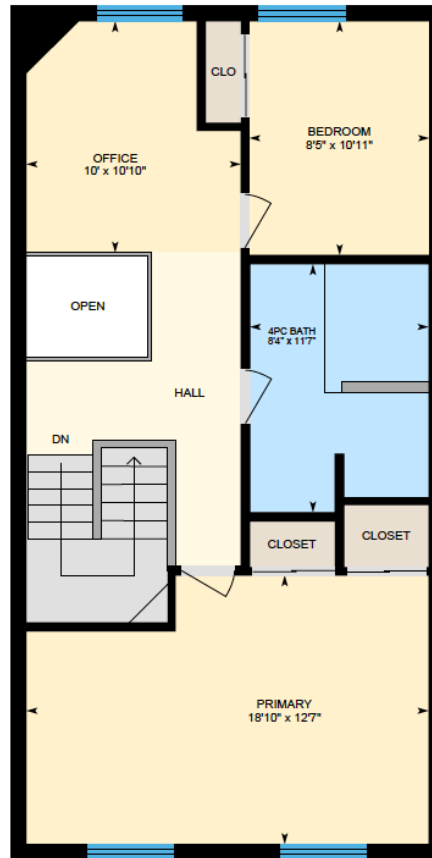

ALI & CHRIS

HOMES | MAISONS

365 Donegani, Pointe Claire

Ali & Chris Homes
147 Cartier, Suite 400, Pointe Claire
514-880-4689
aliandchrishomes.com

White regions are excluded from total floor area. All room dimensions and floor areas must be considered approximate and are subject to independent verification. For method of measurement please contact Ali & Chris Homes.