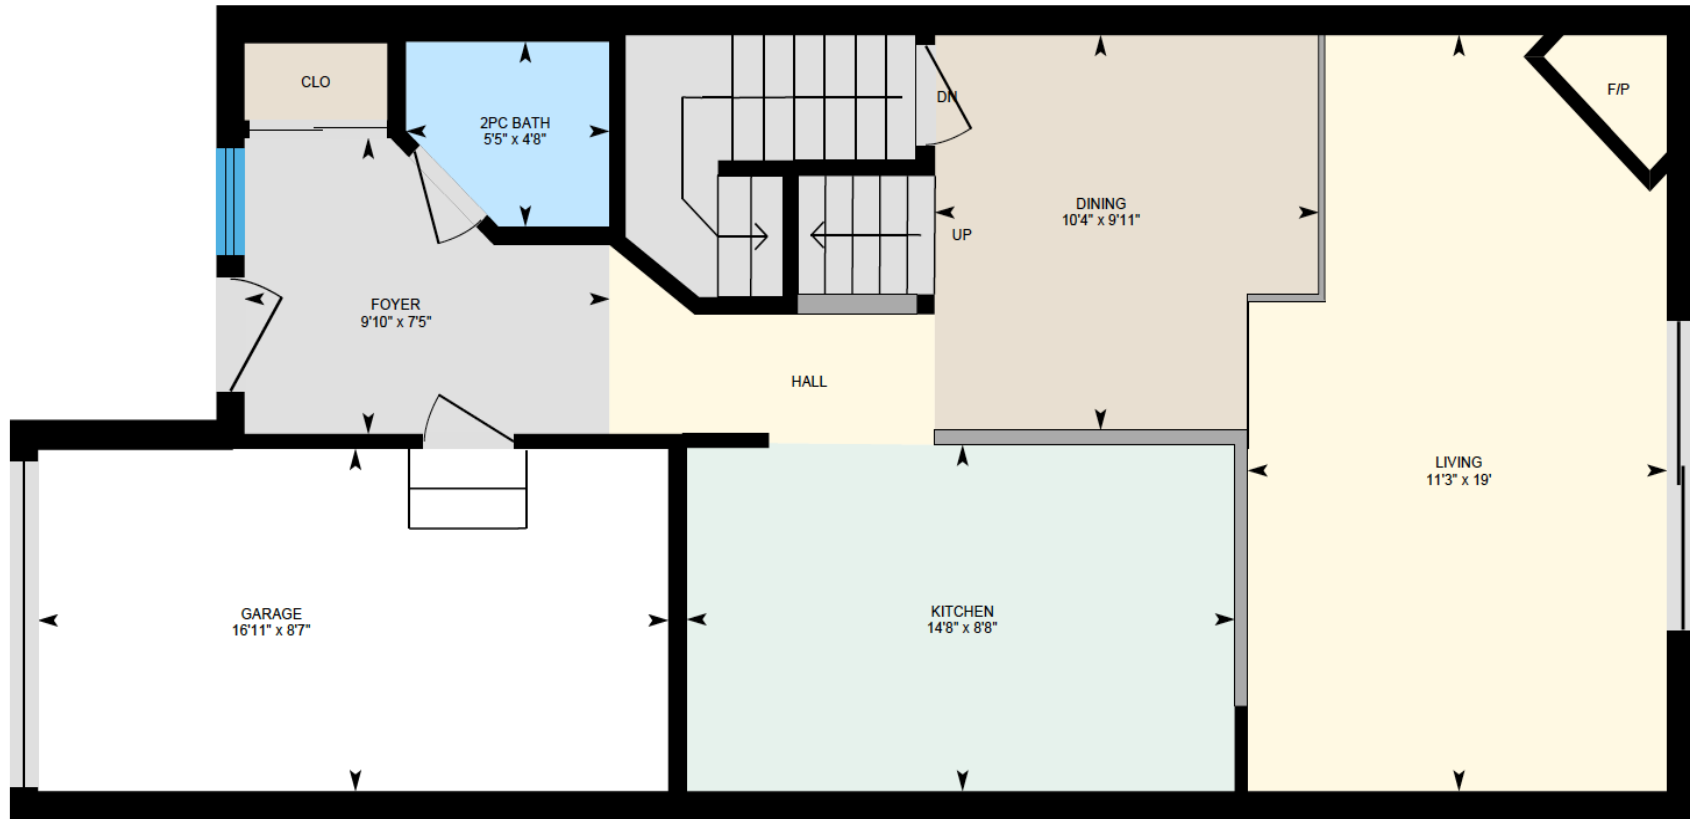

ALI & CHRIS

HOMES | MAISONS

365 Donegani, Pointe Claire

Ali & Chris Homes
147 Cartier, Suite 400, Pointe Claire
514-880-4689
aliandchrishomes.com

White regions are excluded from total floor area. All room dimensions and floor areas must be considered approximate and are subject to independent verification. For method of measurement please contact Ali & Chris Homes.