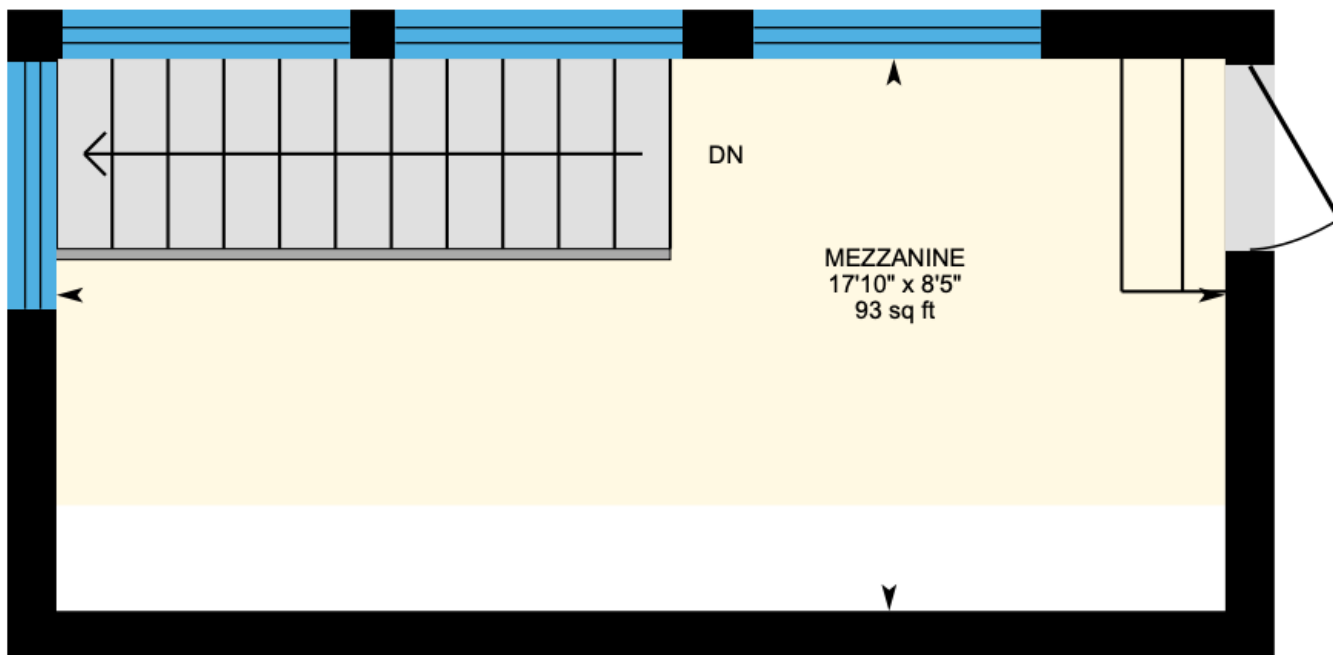

Ali & Chris Homes
3535 boul. St-Charles #304, Kirkland
514-880-4689
aliandchrishomes.com

Main Floor: Total Interior Area: 797 sq. ft.
1st Floor: Total Interior Area: 122 sq. ft.

White regions are excluded from total floor area. All room dimensions and floor areas must be considered approximate and are subject to independent verification. For method of measurement please contact Ali & Chris Homes.