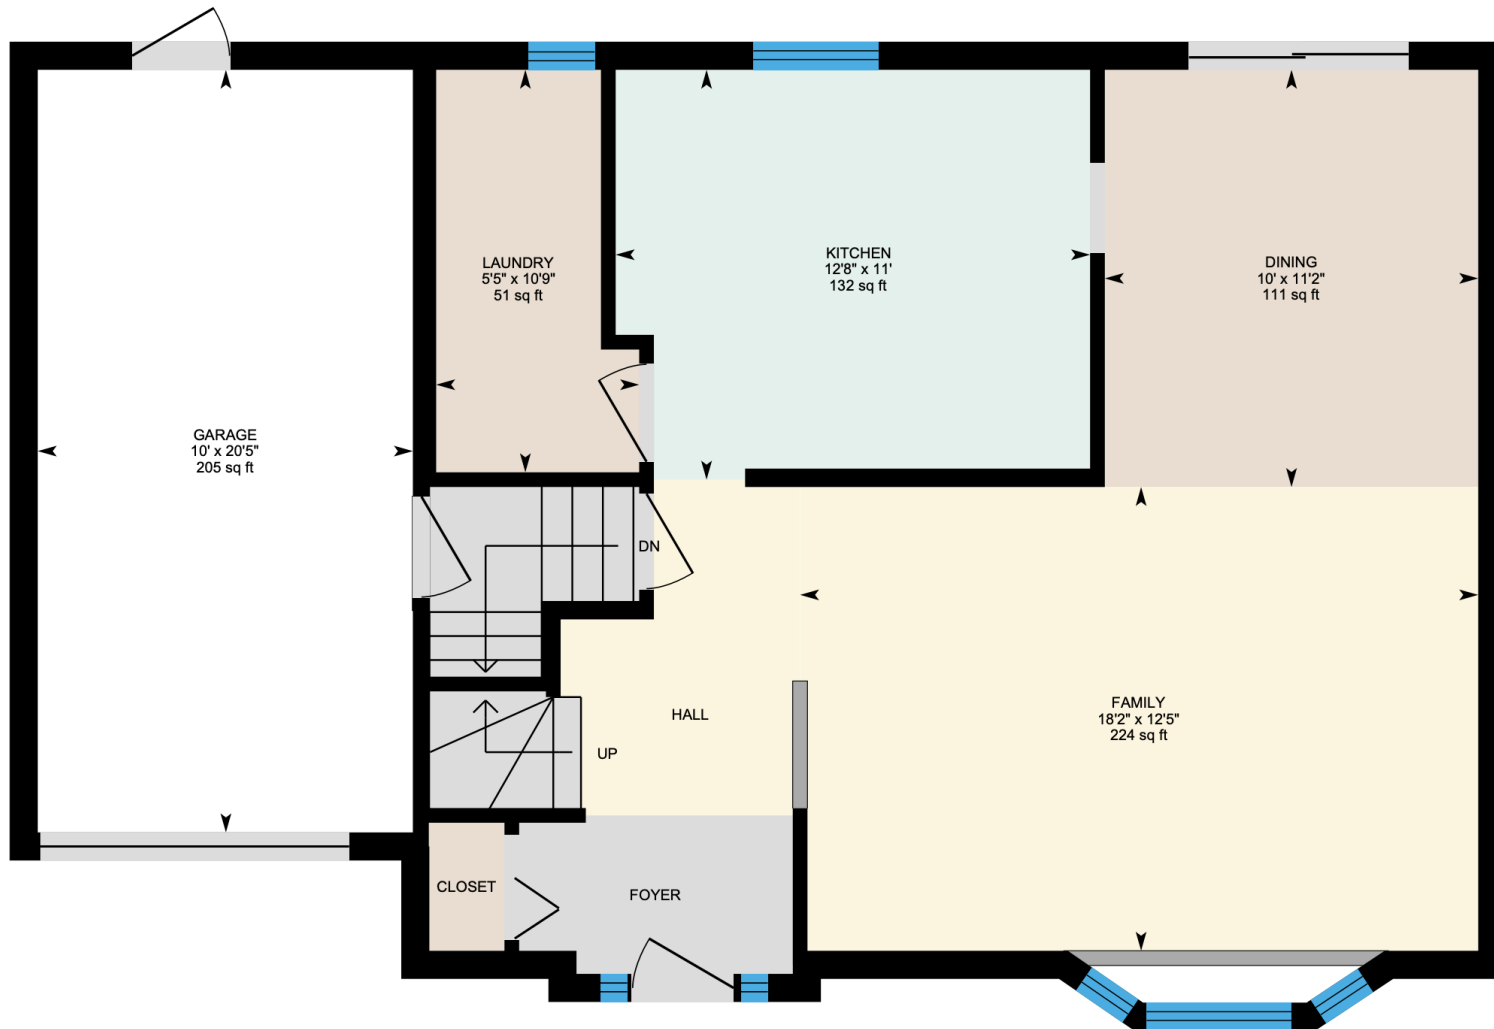

Ali & Chris Homes
3535 boul. St-Charles #304, Kirkland
514-880-4689
aliandchrishomes.com

Main Floor: Total Interior Area: 663 sq. ft.
1st Floor: Total Interior Area: 1006 sq. ft.
Basement: Total Interior Area: 622 sq. ft.

White regions are excluded from total floor area. All room dimensions and floor areas must be considered approximate and are subject to independent verification. For method of measurement please contact Ali & Chris Homes.