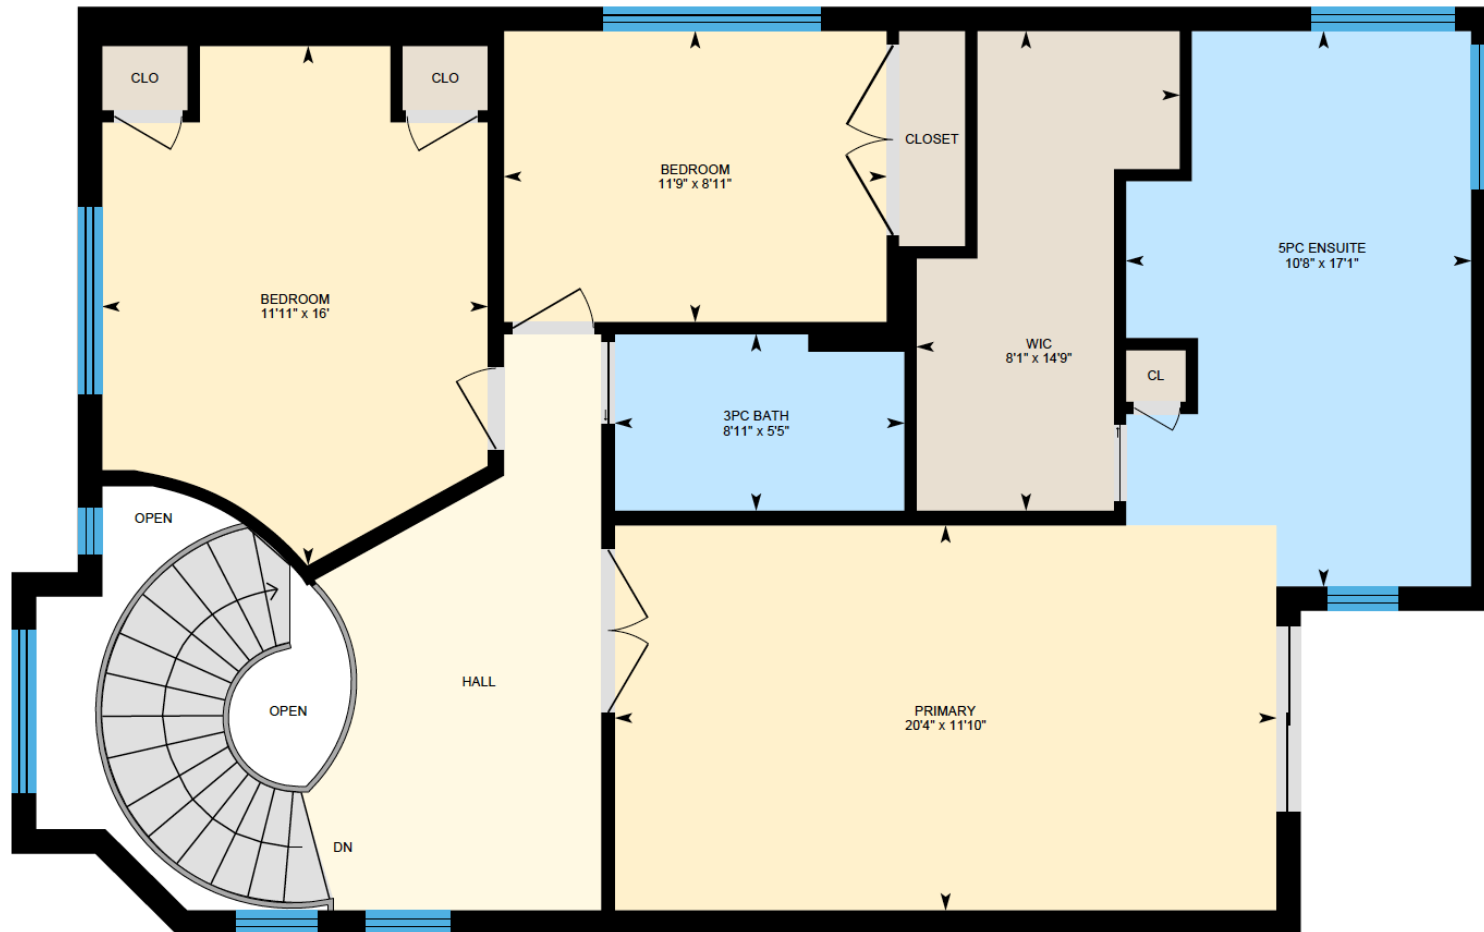

ALI & CHRIS

HOMES | MAISONS

35 Sittelles, Île des Soeurs

Ali & Chris Homes
147 Cartier, Suite 400, Pointe Claire
514-880-4689
aliandchrishomes.com

White regions are excluded from total floor area. All room dimensions and floor areas must be considered approximate and are subject to independent verification. For method of measurement please contact Ali & Chris Homes.