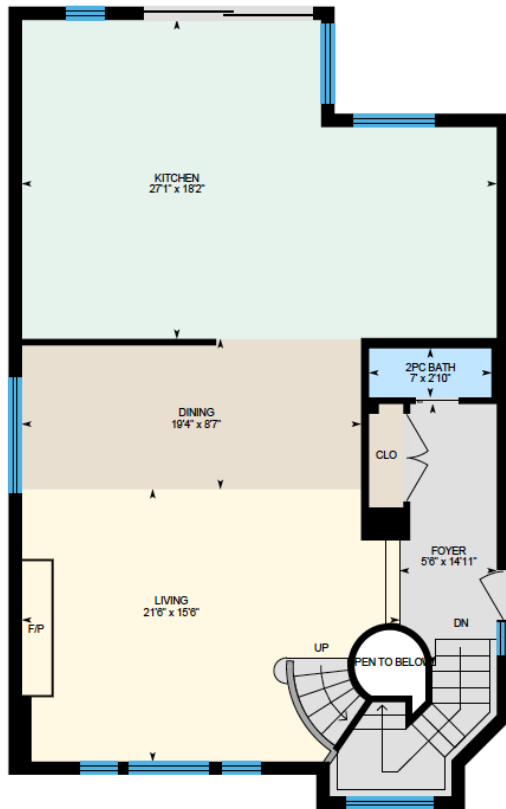

ALI & CHRIS

HOMES | MAISONS

35 Sittelles, Île des Soeurs

Ali & Chris Homes
147 Cartier, Suite 400, Pointe Claire
514-880-4689
aliandchrishomes.com

White regions are excluded from total floor area. All room dimensions and floor areas must be considered approximate and are subject to independent verification. For method of measurement please contact Ali & Chris Homes.