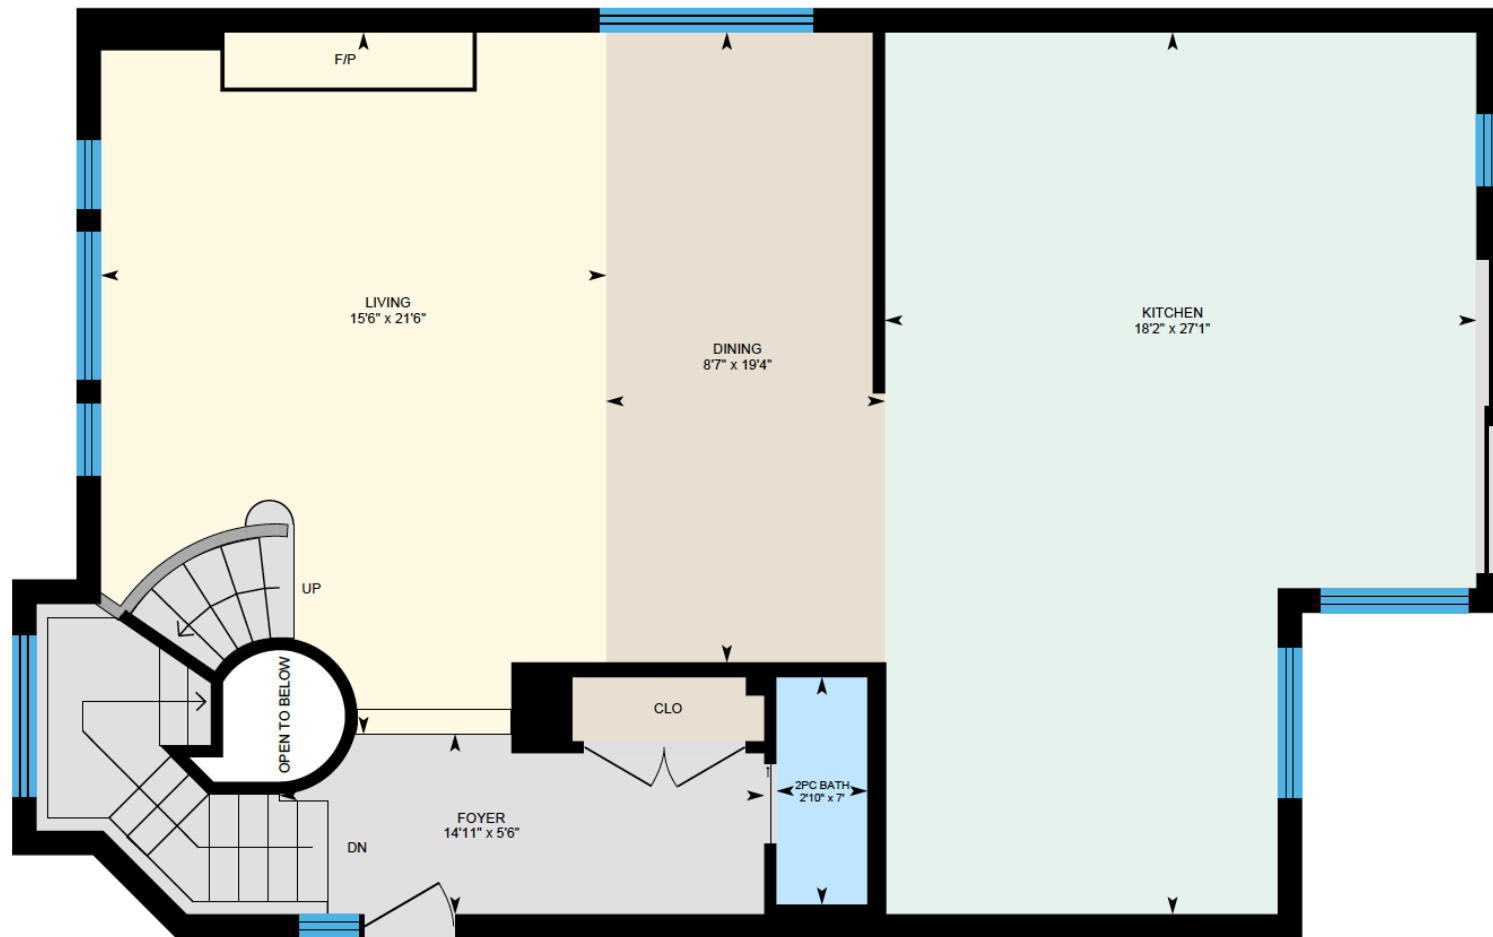

ALI & CHRIS

HOMES | MAISONS

35 Sittelles, Île des Soeurs

Ali & Chris Homes
147 Cartier, Suite 400, Pointe Claire
514-880-4689
aliandchrishomes.com

White regions are excluded from total floor area. All room dimensions and floor areas must be considered approximate and are subject to independent verification. For method of measurement please contact Ali & Chris Homes.