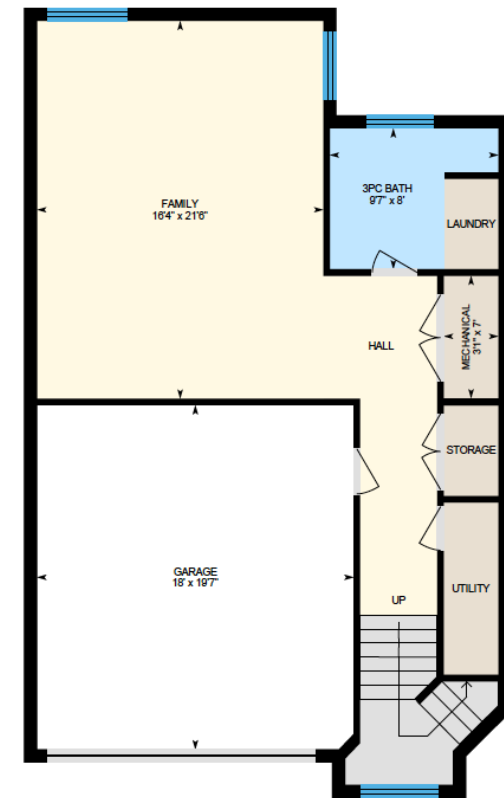

ALI & CHRIS

HOMES | MAISONS

35 Sittelles, Île des Soeurs

Ali & Chris Homes
147 Cartier, Suite 400, Pointe Claire
514-880-4689
aliandchrishomes.com

White regions are excluded from total floor area. All room dimensions and floor areas must be considered approximate and are subject to independent verification. For method of measurement please contact Ali & Chris Homes.