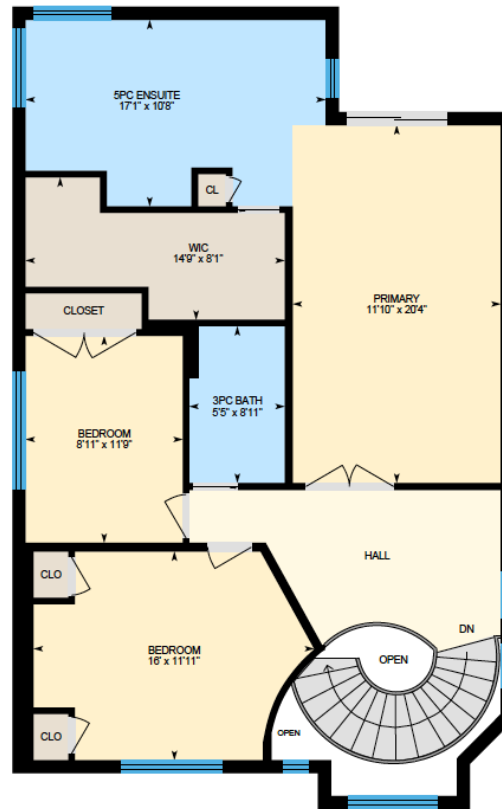

ALI & CHRIS

HOMES | MAISONS

35 Sittelles, Île des Soeurs

Ali & Chris Homes
147 Cartier, Suite 400, Pointe Claire
514-880-4689
aliandchrishomes.com

White regions are excluded from total floor area. All room dimensions and floor areas must be considered approximate and are subject to independent verification. For method of measurement please contact Ali & Chris Homes.