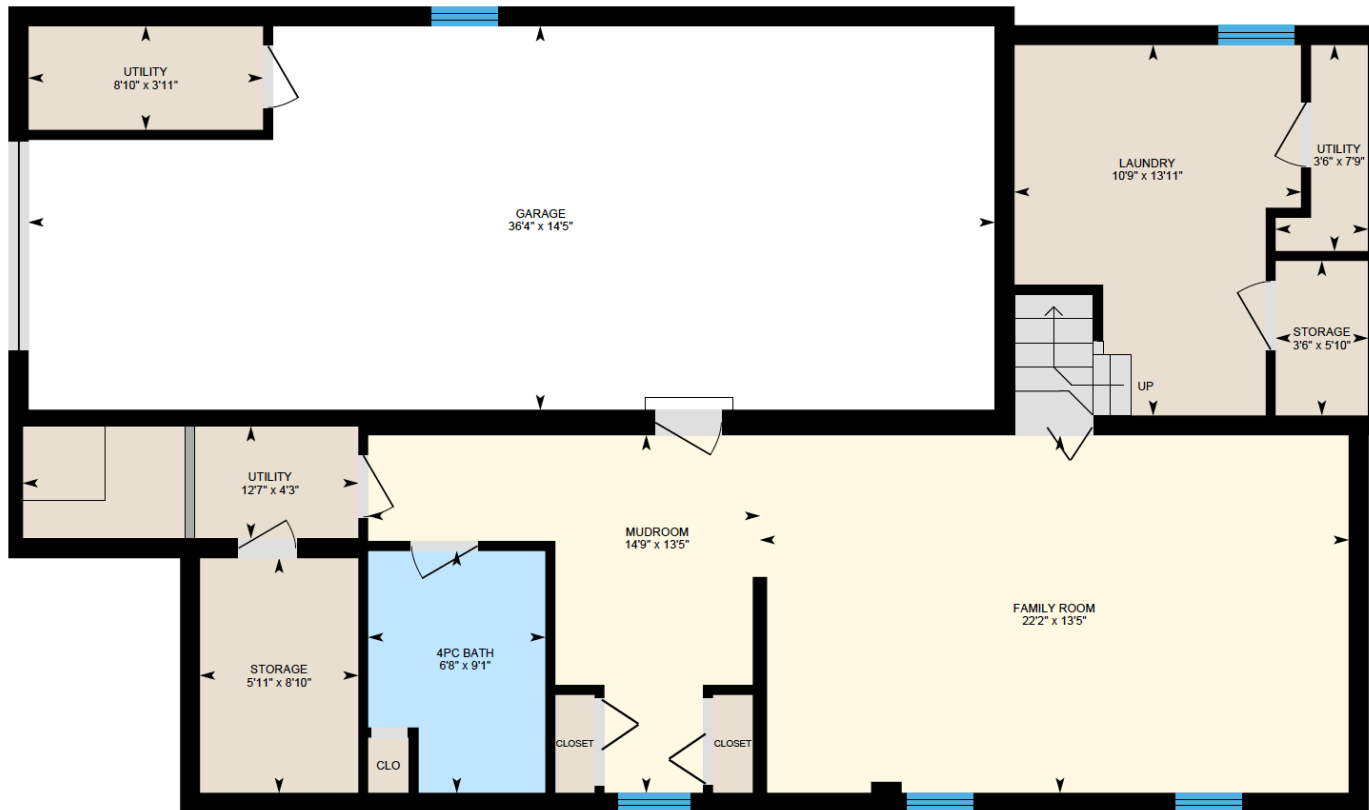

ALI & CHRIS

HOMES | MAISONS

35 Av. Waverley, Pointe-Claire

Ali & Chris Homes
147 Cartier, Suite 400, Pointe Claire
514-880-4689
aliandchrishomes.com

White regions are excluded from total floor area. All room dimensions and floor areas must be considered approximate and are subject to independent verification. For method of measurement please contact Ali & Chris Homes.