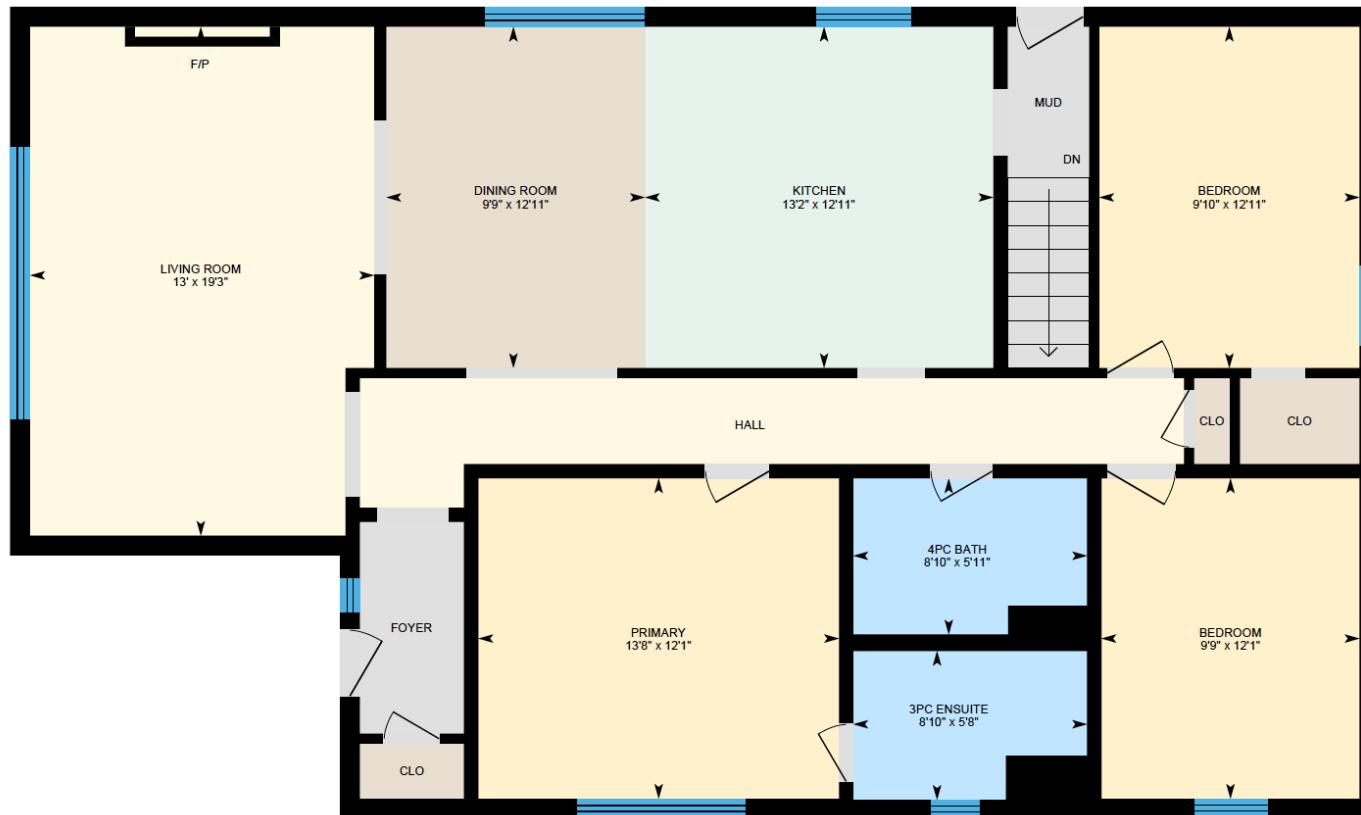

ALI & CHRIS

HOMES | MAISONS

35 Av. Waverley, Pointe-Claire

Ali & Chris Homes
147 Cartier, Suite 400, Pointe Claire
514-880-4689
aliandchrishomes.com

White regions are excluded from total floor area. All room dimensions and floor areas must be considered approximate and are subject to independent verification. For method of measurement please contact Ali & Chris Homes.