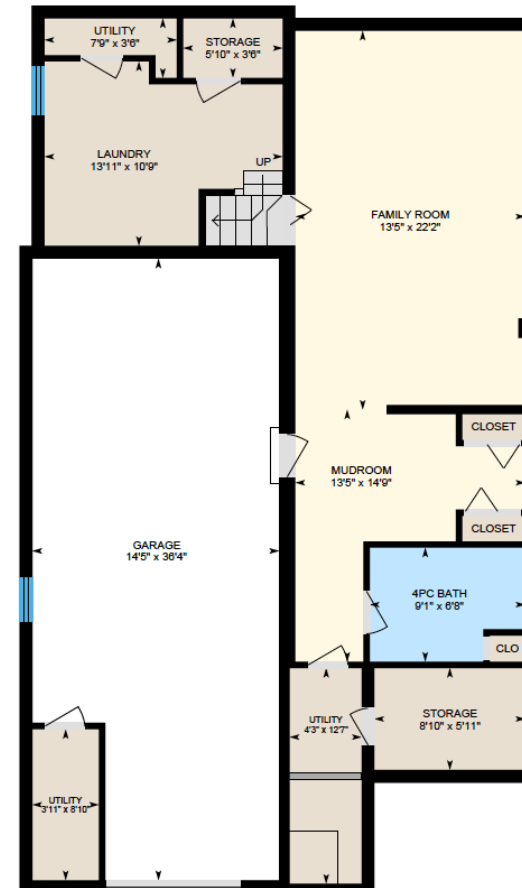

ALI & CHRIS

HOMES | MAISONS

35 Av. Waverley, Pointe-Claire

Ali & Chris Homes
147 Cartier, Suite 400, Pointe Claire
514-880-4689
aliandchrishomes.com

White regions are excluded from total floor area. All room dimensions and floor areas must be considered approximate and are subject to independent verification. For method of measurement please contact Ali & Chris Homes.