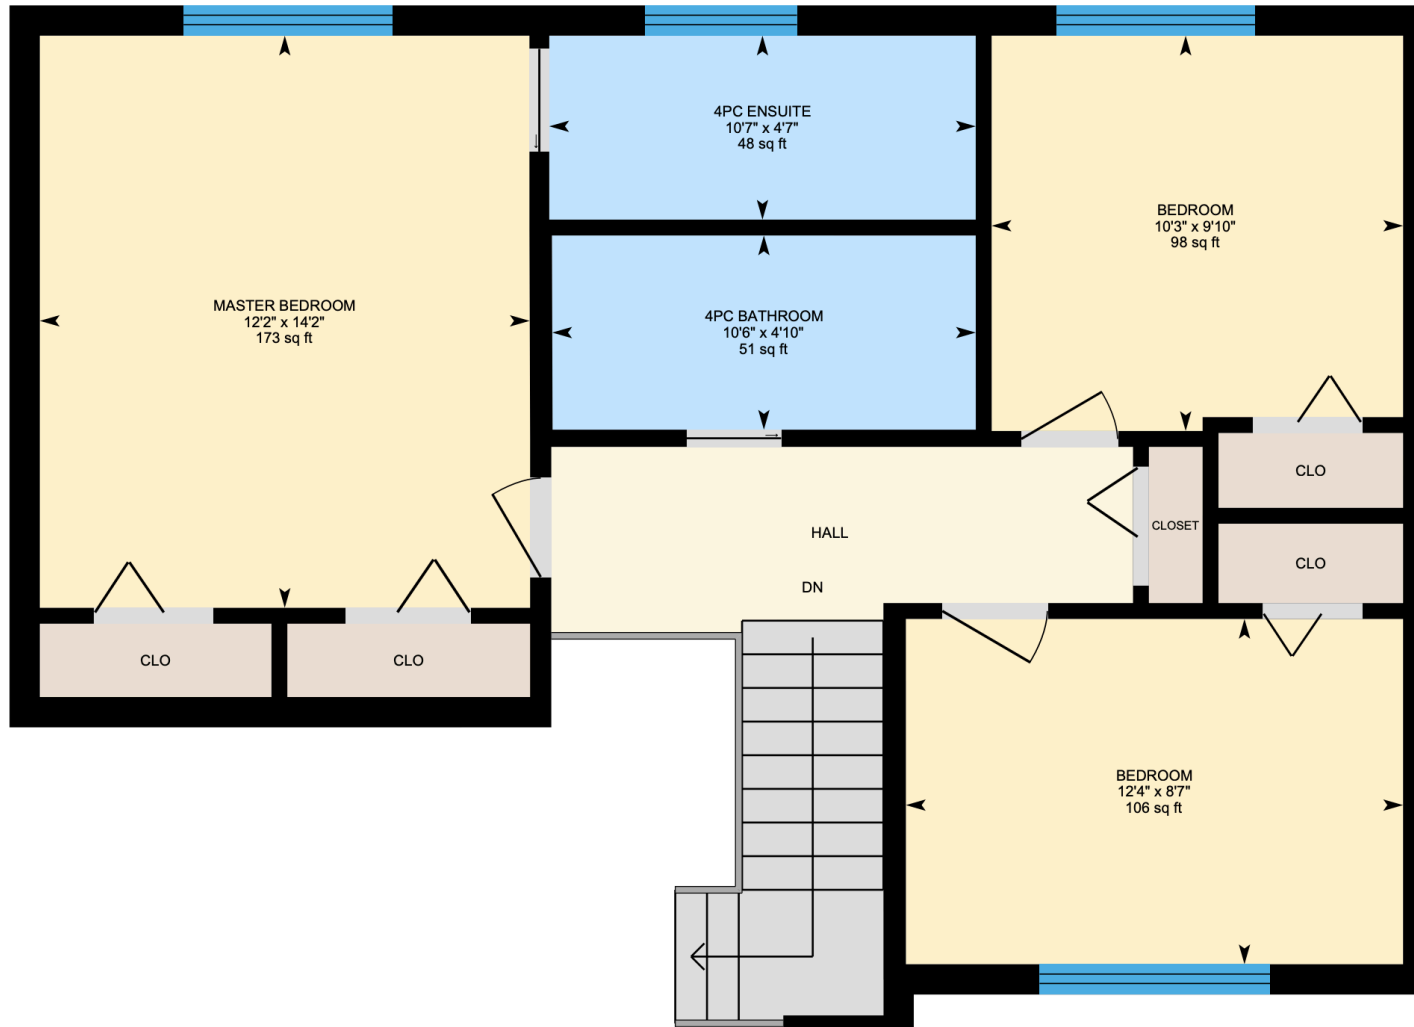

Ali & Chris Homes
3535 boul. St-Charles #304, Kirkland
514-880-4689
aliandchrishomes.com

Main Floor: Total Interior Area: 1009 sq. ft.
1st Floor: Total Interior Area: 665 sq. ft.
Basement: Total Interior Area: 947 sq. ft.

White regions are excluded from total floor area. All room dimensions and floor areas must be considered approximate and are subject to independent verification. For method of measurement please contact Ali & Chris Homes.