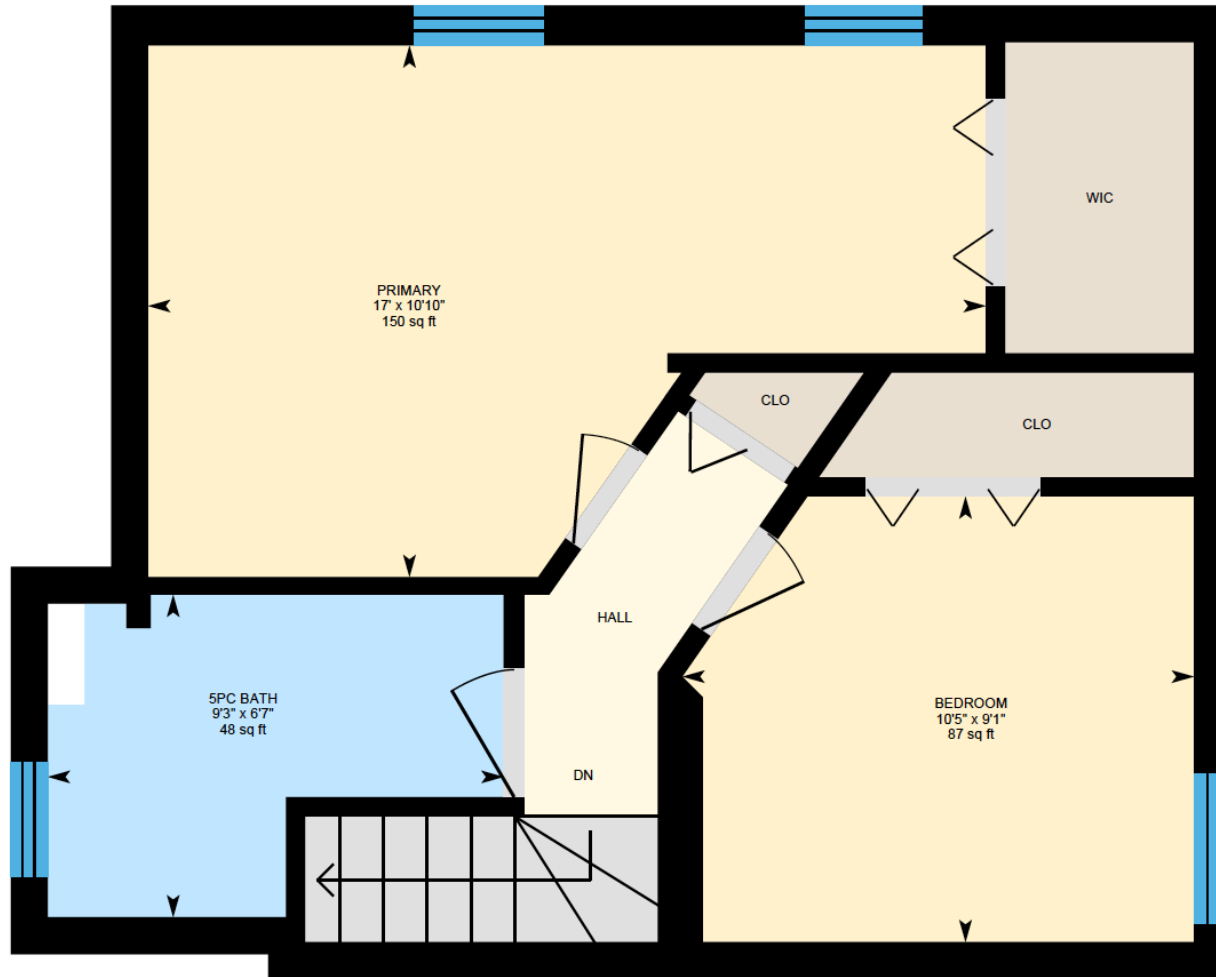

Ali & Chris Homes
3535 boul. St-Charles #304, Kirkland
514-880-4689
aliandchrishomes.com

White regions are excluded from total floor area. All room dimensions and floor areas must be considered approximate and are subject to independent verification. For method of measurement please contact Ali & Chris Homes.

Main Floor: Total Interior Area: 599 sq. ft.
2nd Floor: Total Interior Area: 398 sq. ft.

Ali & Chris Homes
3535 boul. St-Charles #304, Kirkland
514-880-4689
aliandchrishomes.com

Main Floor: Total Interior Area: 599 sq. ft.
2nd Floor: Total Interior Area: 398 sq. ft.

White regions are excluded from total floor area. All room dimensions and floor areas must be considered approximate and are subject to independent verification. For method of measurement please contact Ali & Chris Homes.

Ali & Chris Homes
3535 boul. St-Charles #304, Kirkland
514-880-4689
aliandchrishomes.com

Main Floor: Total Interior Area: 599 sq. ft.
2nd Floor: Total Interior Area: 398 sq. ft.

White regions are excluded from total floor area. All room dimensions and floor areas must be considered approximate and are subject to independent verification. For method of measurement please contact Ali & Chris Homes.