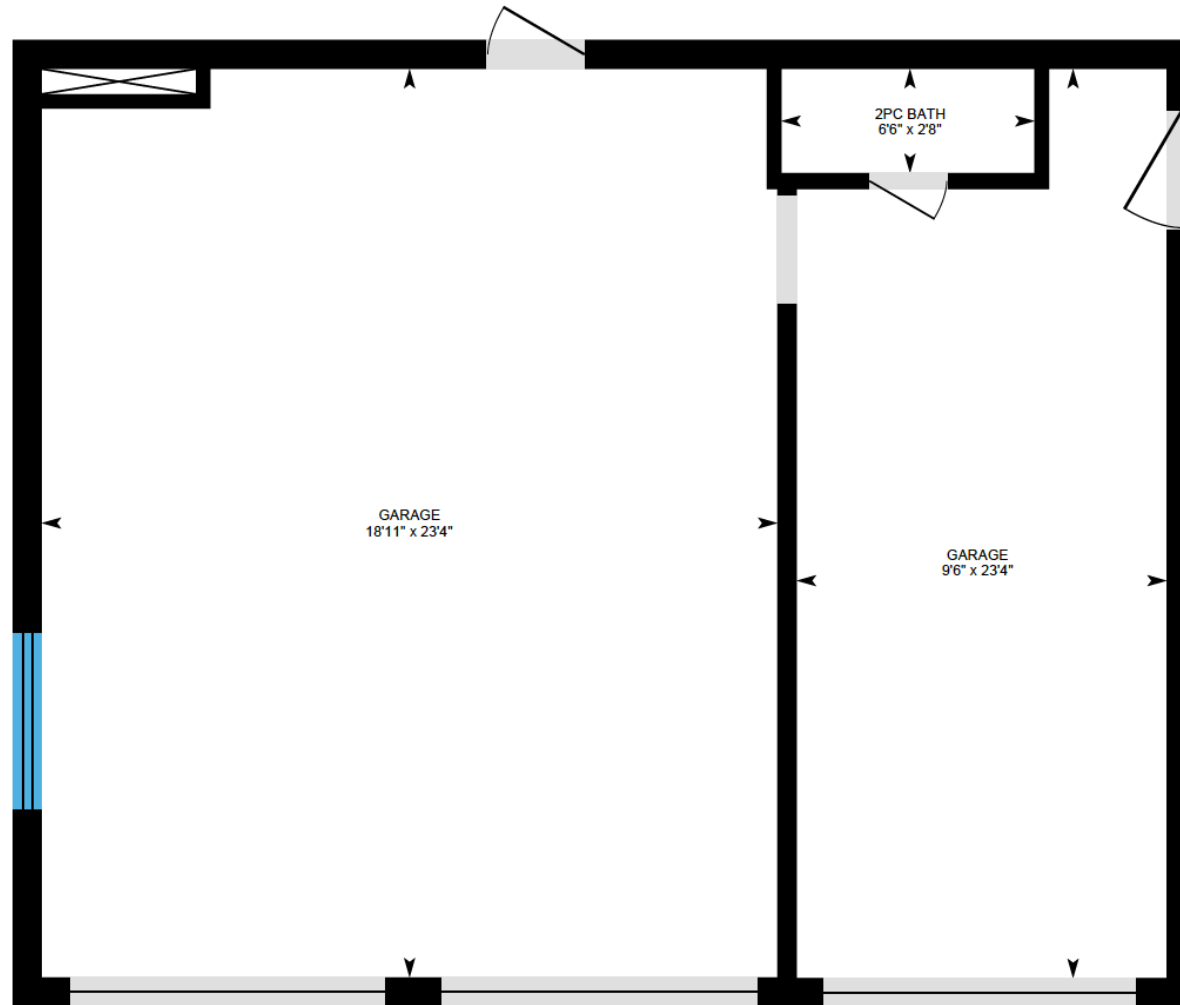

ALI & CHRIS

HOMES | MAISONS

339 Ch. Saint-Georges, Rigaud

Ali & Chris Homes
147 Cartier, Suite 400, Pointe Claire
514-880-4689
aliandchrishomes.com

White regions are excluded from total floor area. All room dimensions and floor areas must be considered approximate and are subject to independent verification. For method of measurement please contact Ali & Chris Homes.