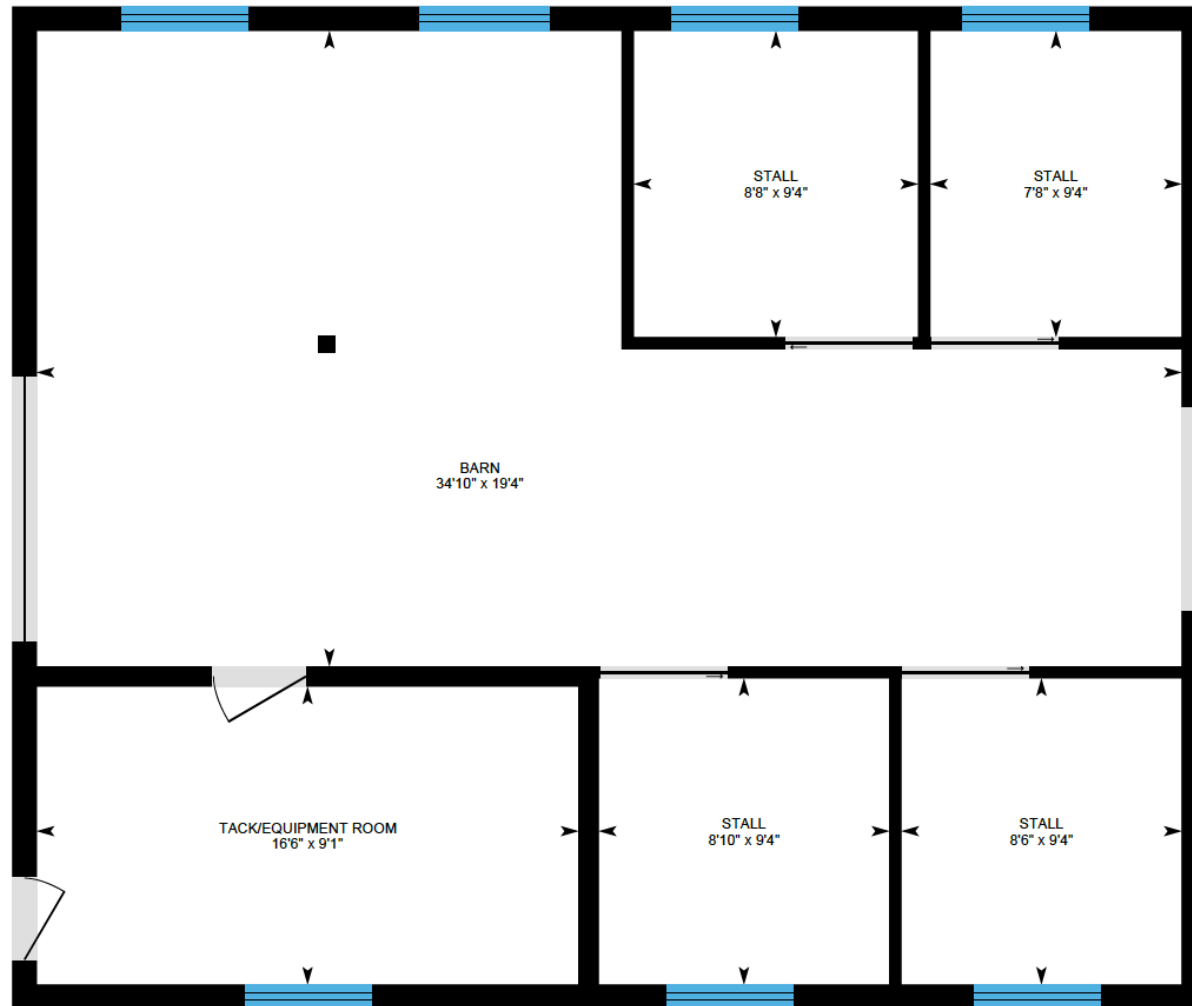

ALI & CHRIS

HOMES | MAISONS

339 Ch. Saint-Georges, Rigaud

Ali & Chris Homes
147 Cartier, Suite 400, Pointe Claire
514-880-4689
aliandchrishomes.com

White regions are excluded from total floor area. All room dimensions and floor areas must be considered approximate and are subject to independent verification. For method of measurement please contact Ali & Chris Homes.