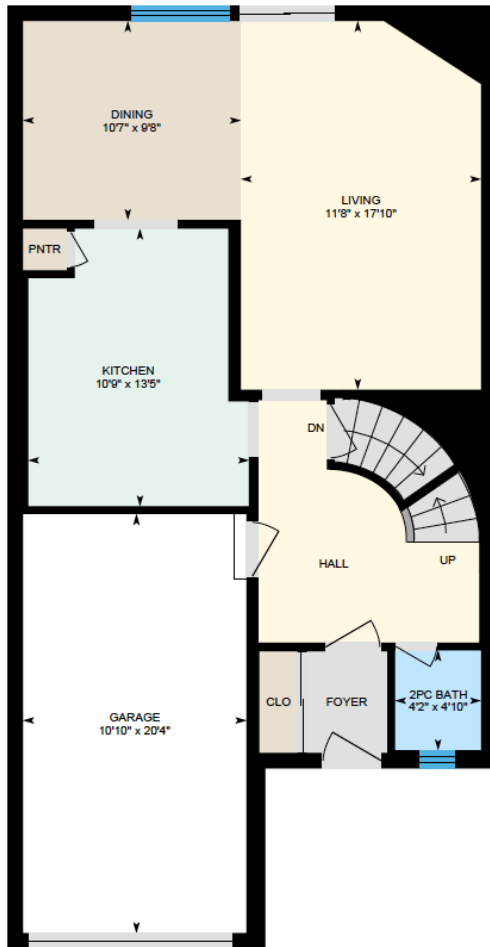

ALI & CHRIS

HOMES | MAISONS

335 Av. Elm, Beaconsfield

Ali & Chris Homes
147 Cartier, Suite 400, Pointe Claire
514-880-4689
aliandchrishomes.com

White regions are excluded from total floor area. All room dimensions and floor areas must be considered approximate and are subject to independent verification. For method of measurement please contact Ali & Chris Homes.