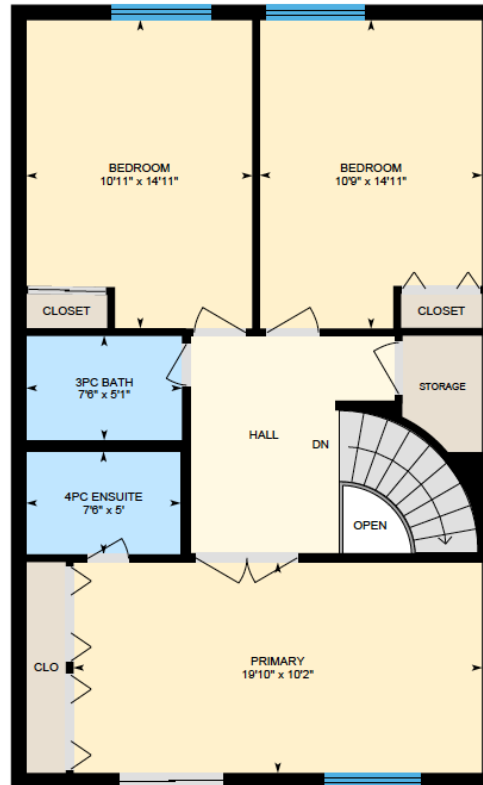

ALI & CHRIS

HOMES | MAISONS

335 Av. Elm, Beaconsfield

Ali & Chris Homes
147 Cartier, Suite 400, Pointe Claire
514-880-4689
aliandchrishomes.com

White regions are excluded from total floor area. All room dimensions and floor areas must be considered approximate and are subject to independent verification. For method of measurement please contact Ali & Chris Homes.