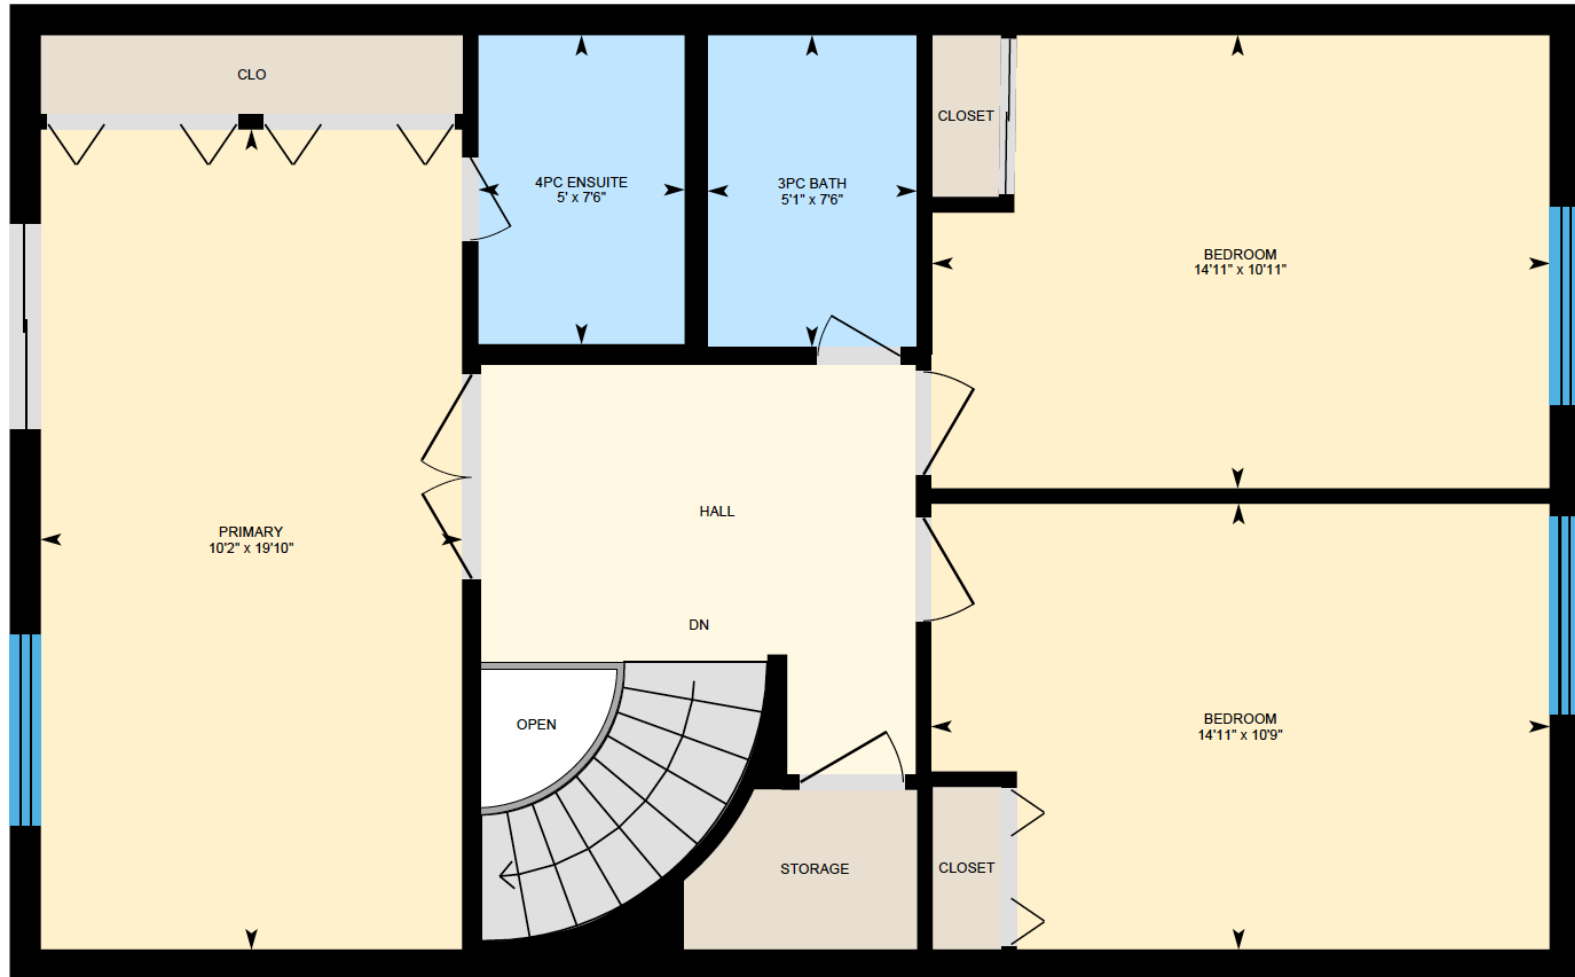

ALI & CHRIS

HOMES | MAISONS

335 Av. Elm, Beaconsfield

Ali & Chris Homes
147 Cartier, Suite 400, Pointe Claire
514-880-4689
aliandchrishomes.com

White regions are excluded from total floor area. All room dimensions and floor areas must be considered approximate and are subject to independent verification. For method of measurement please contact Ali & Chris Homes.