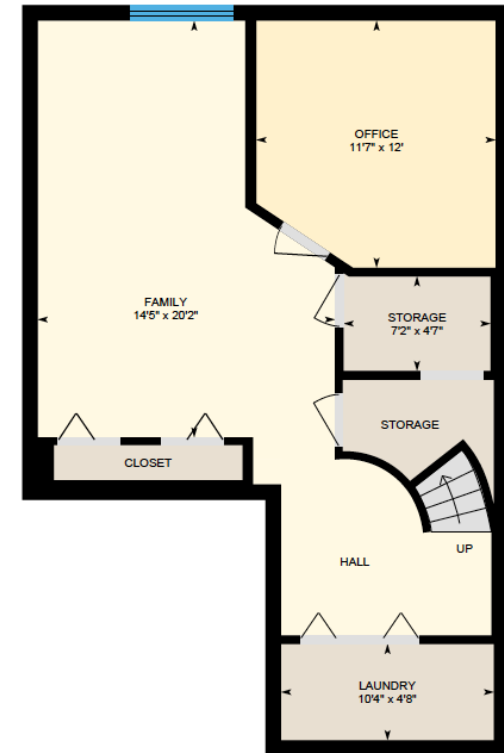

ALI & CHRIS

HOMES | MAISONS

335 Av. Elm, Beaconsfield

Ali & Chris Homes
147 Cartier, Suite 400, Pointe Claire
514-880-4689
aliandchrishomes.com

White regions are excluded from total floor area. All room dimensions and floor areas must be considered approximate and are subject to independent verification. For method of measurement please contact Ali & Chris Homes.